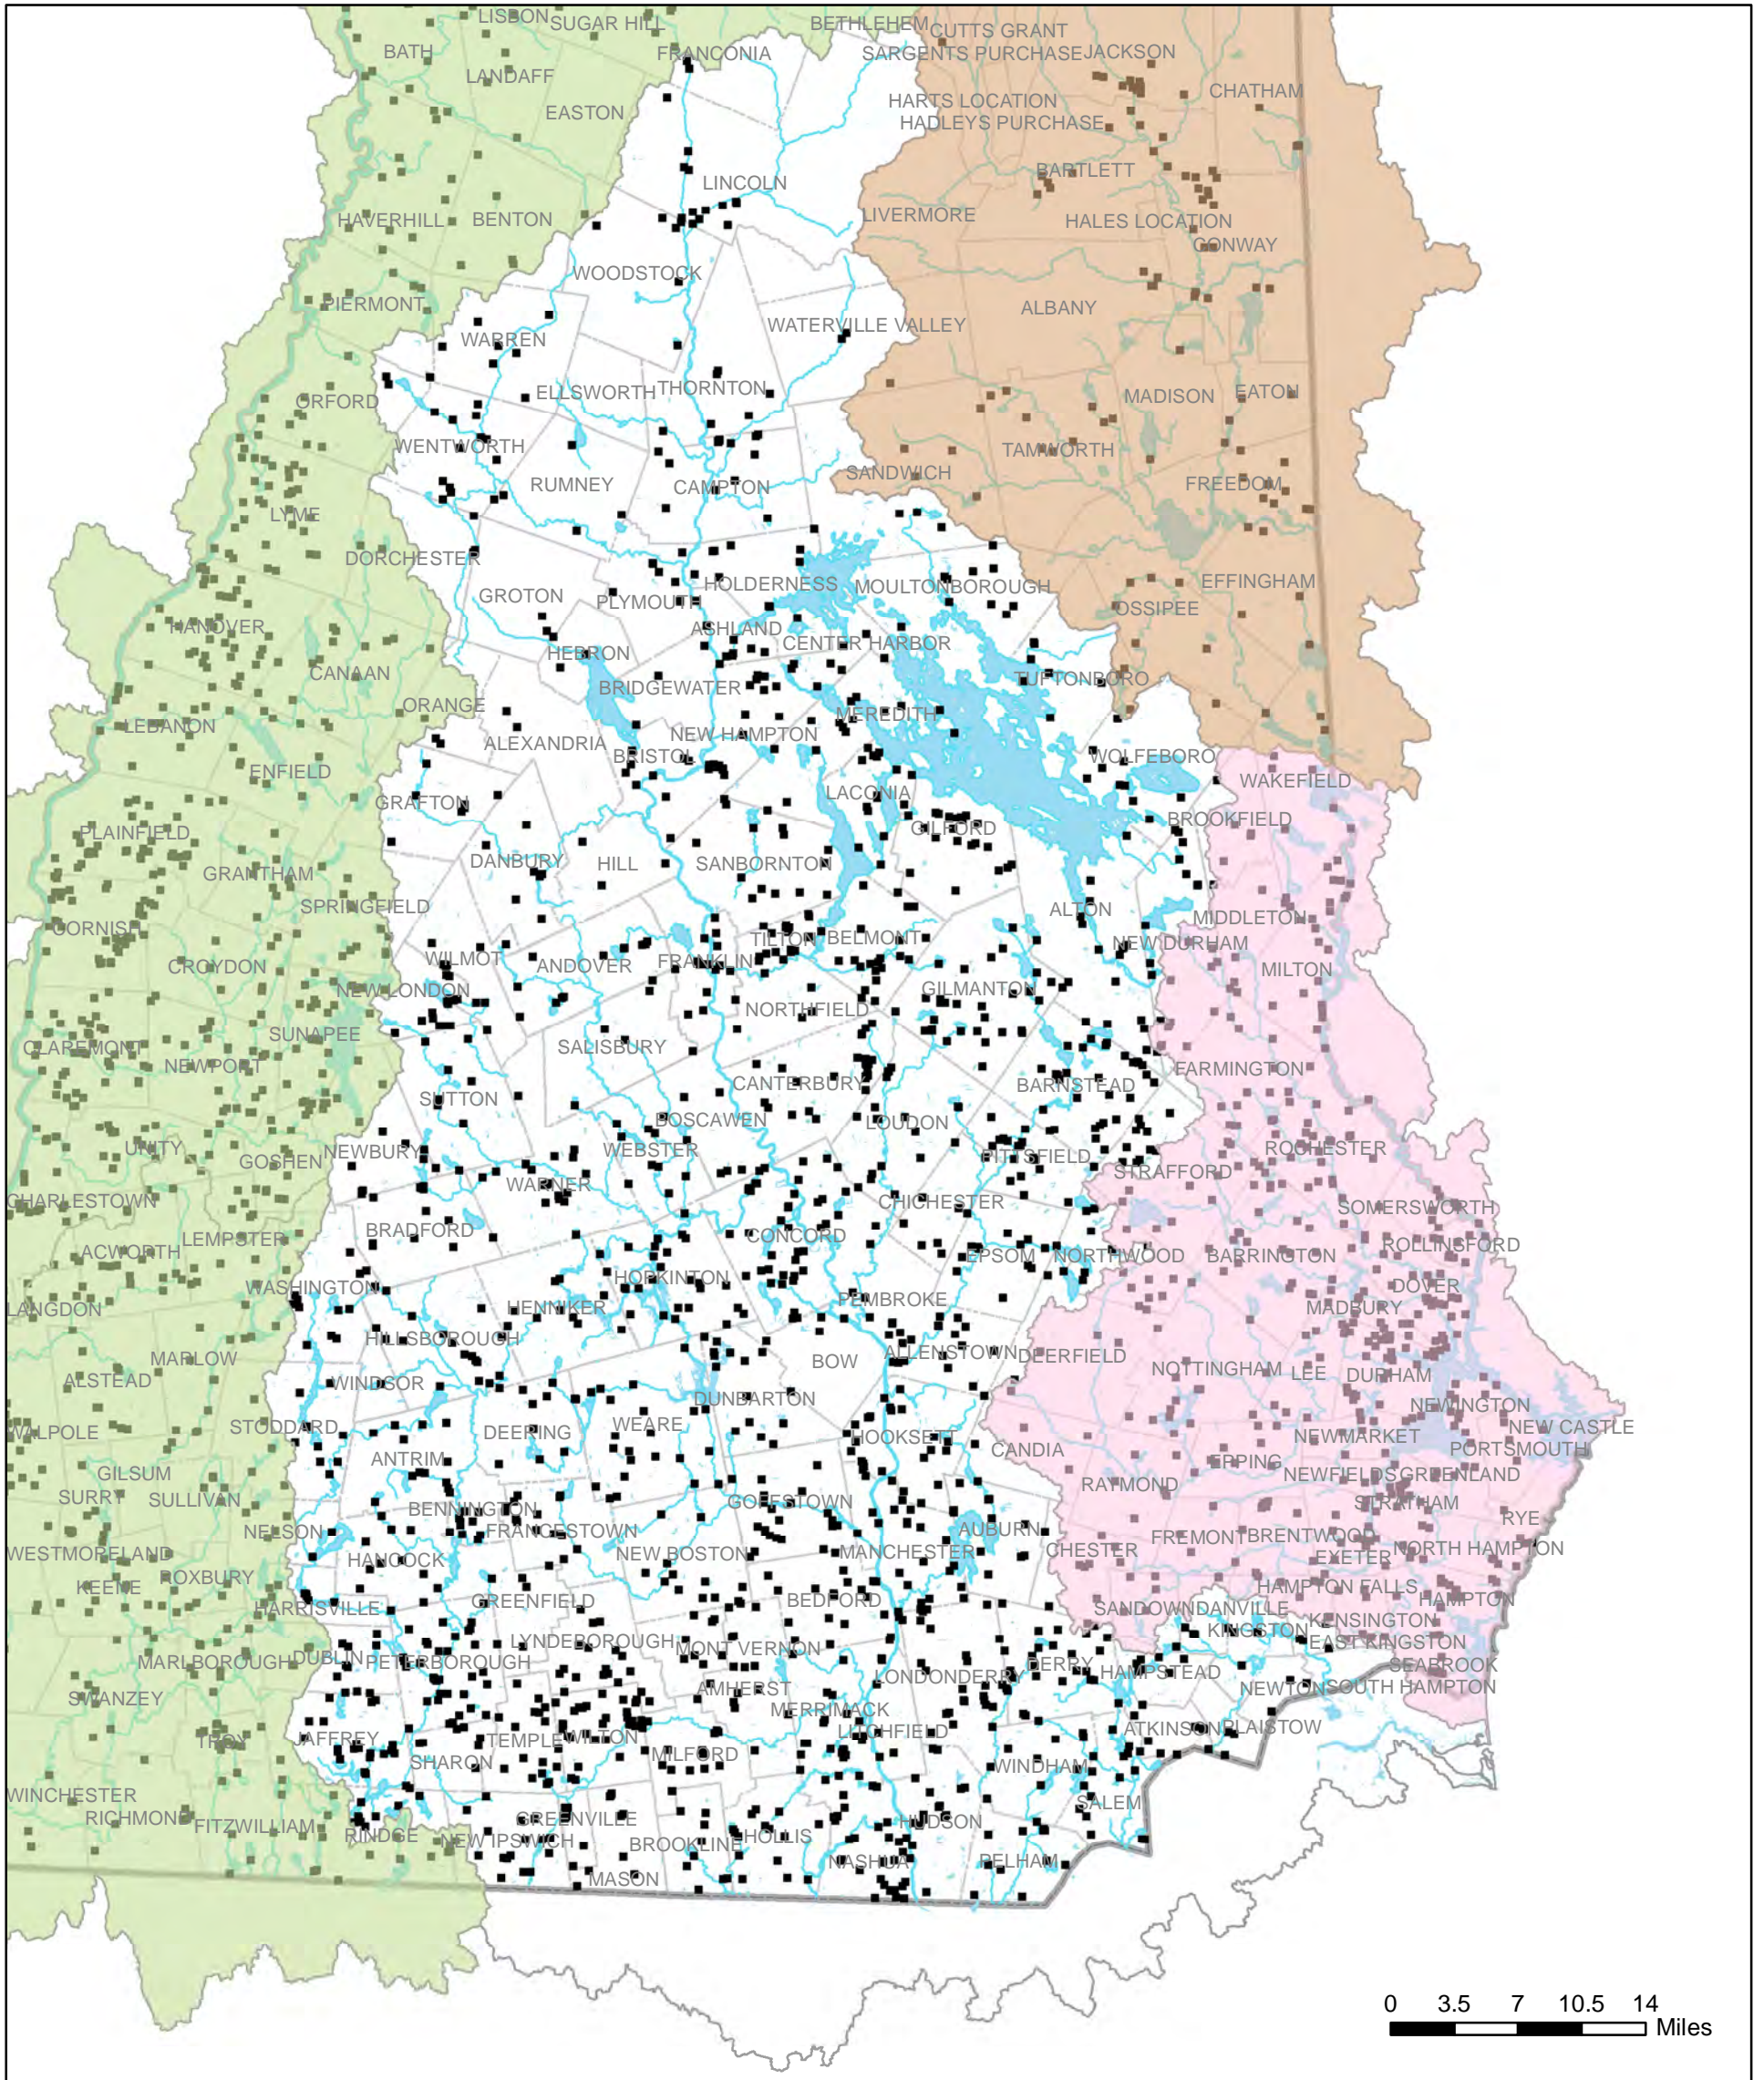

Major Basins of New Hampshire

- CONNECTICUT RIVER (LOWER)
- CONNECTICUT RIVER (MIDDLE)
- MERRIMACK RIVER
- PISCATAQUA-COASTAL RIVERS
- SACO RIVER
- UPPER CT and ANDROSCOGGIN RIVERS

1:610,000
Map Projection:
New Hampshire State Plane Feet
North American Datum 1983

New Hampshire Department of Environmental Services
29 Hazen Drive
P.O. Box 95
Concord, NH 03302-0095
Map Printed December 2011