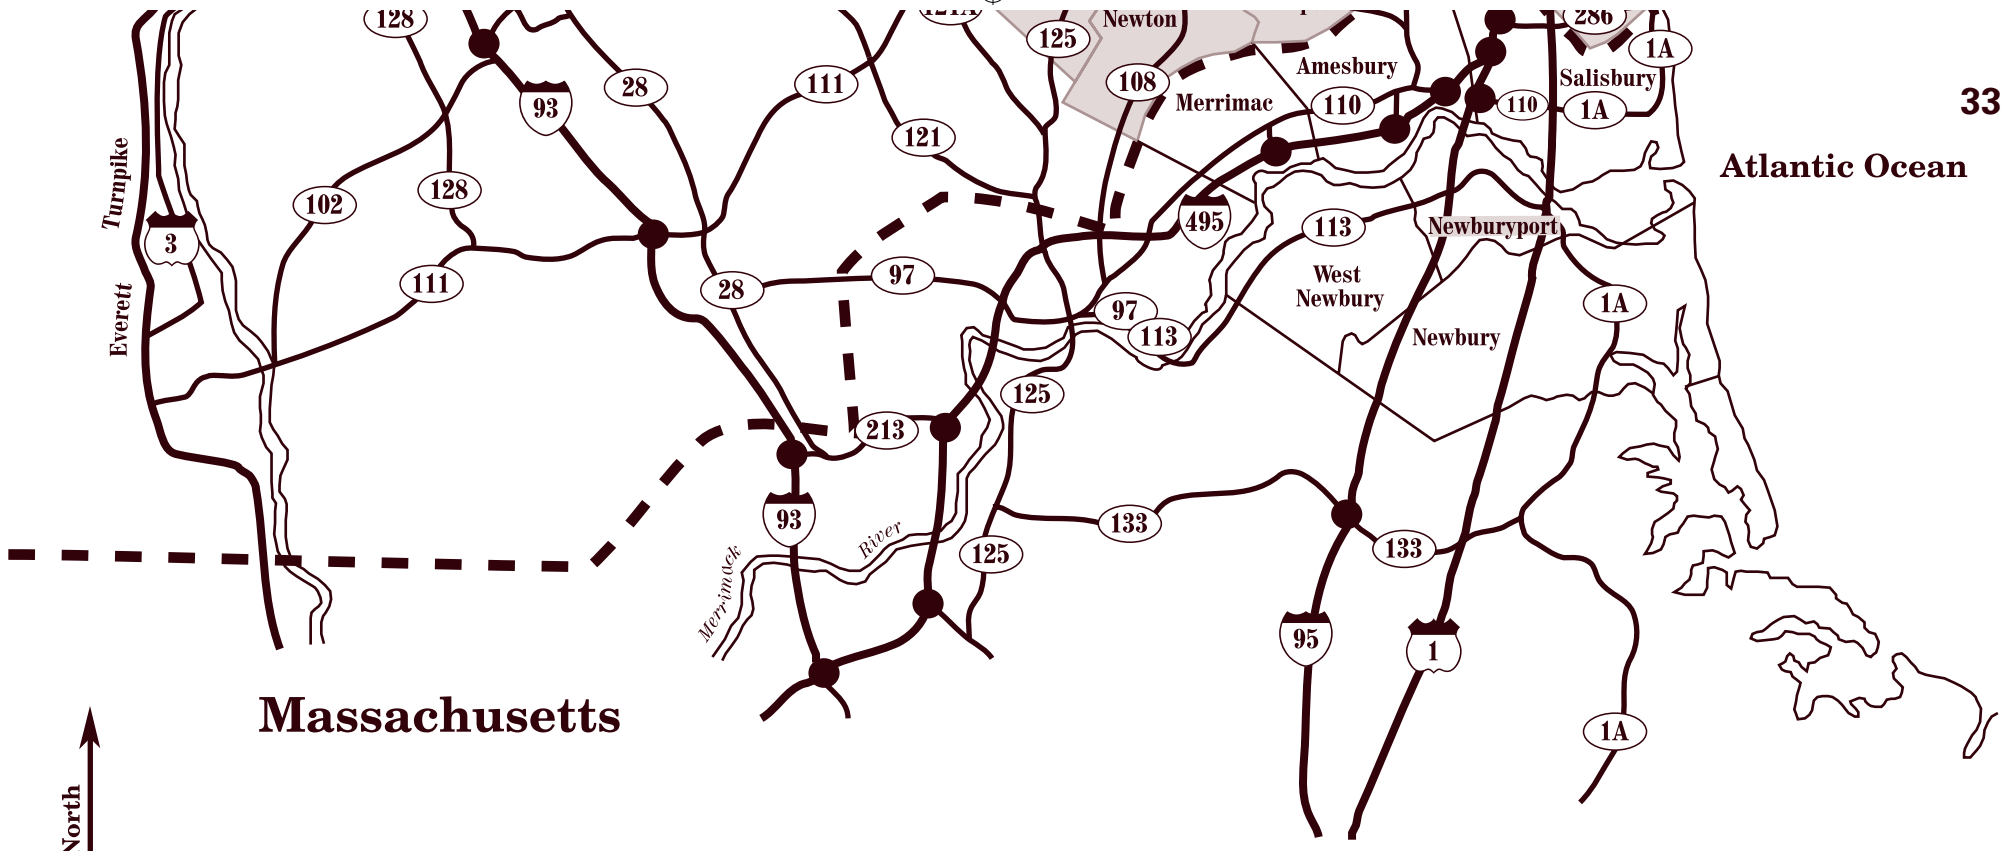

New Hampshire

Maine

★ Reception Center

Reception Centers

Dover

Manchester

Rochester

In the map above your community and the city where your reception center is located are the same color

Brentwood	Memorial High School, 1 Crusader Way Via South Porter Street, Manchester	Greenland	Dover Middle School, 16 Daley Drive (off Route 108), Dover
East Kingston		Hampton	
Exeter		Hampton Falls	
Hampton Beach		New Castle	
Kensington		North Hampton	
Kingston		Rye	
Newfields		Rochester Middle School, 47 Brock Street, Rochester	
Newton			
Seabrook			
South Hampton			
Stratham	Portsmouth		