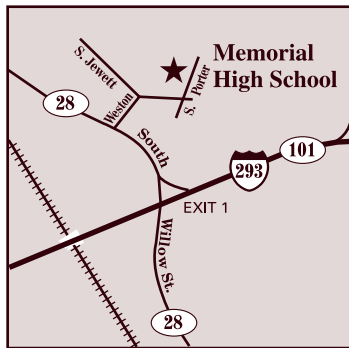

New Hampshire

Maine

★ Reception Center

Reception Centers

Dover

Manchester

Rochester

In the map above your community and the city where your reception center is located are the same color

Brentwood	Memorial High School, 1 Crusader Way Via South Porter Street, Manchester	Greenland	Dover Middle School, 16 Daley Drive (off Route 108), Dover
East Kingston		Hampton	
Exeter		Hampton Falls	
Hampton Beach		New Castle	
Kensington		North Hampton	
Kingston		Rye	
Newfields		Rochester Middle School, 47 Brock Street, Rochester	
Newton			
Seabrook			
South Hampton			
Stratham	Portsmouth		