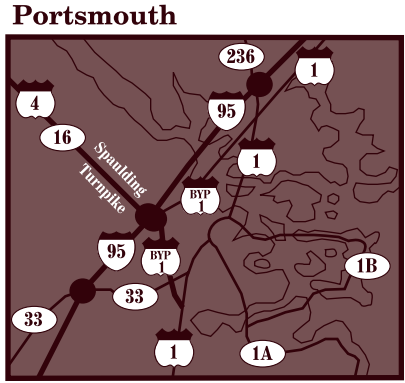

New Hampshire

Maine

★ Reception Center

Reception Centers

Dover

Manchester

Rochester

In the map above your community and the city where your reception center is located are the same color

Brentwood	Memorial High School, 1 Crusader Way Via South Porter Street, Manchester	Greenland	Dover Middle School, 16 Daley Drive (off Route 108), Dover
East Kingston		Hampton	
Exeter		Hampton Falls	
Hampton Beach		New Castle	
Kensington		North Hampton	
Kingston		Rye	
Newfields		Rochester Middle School, 47 Brock Street, Rochester	
Newton			
Seabrook			
South Hampton			
Stratham	Portsmouth		