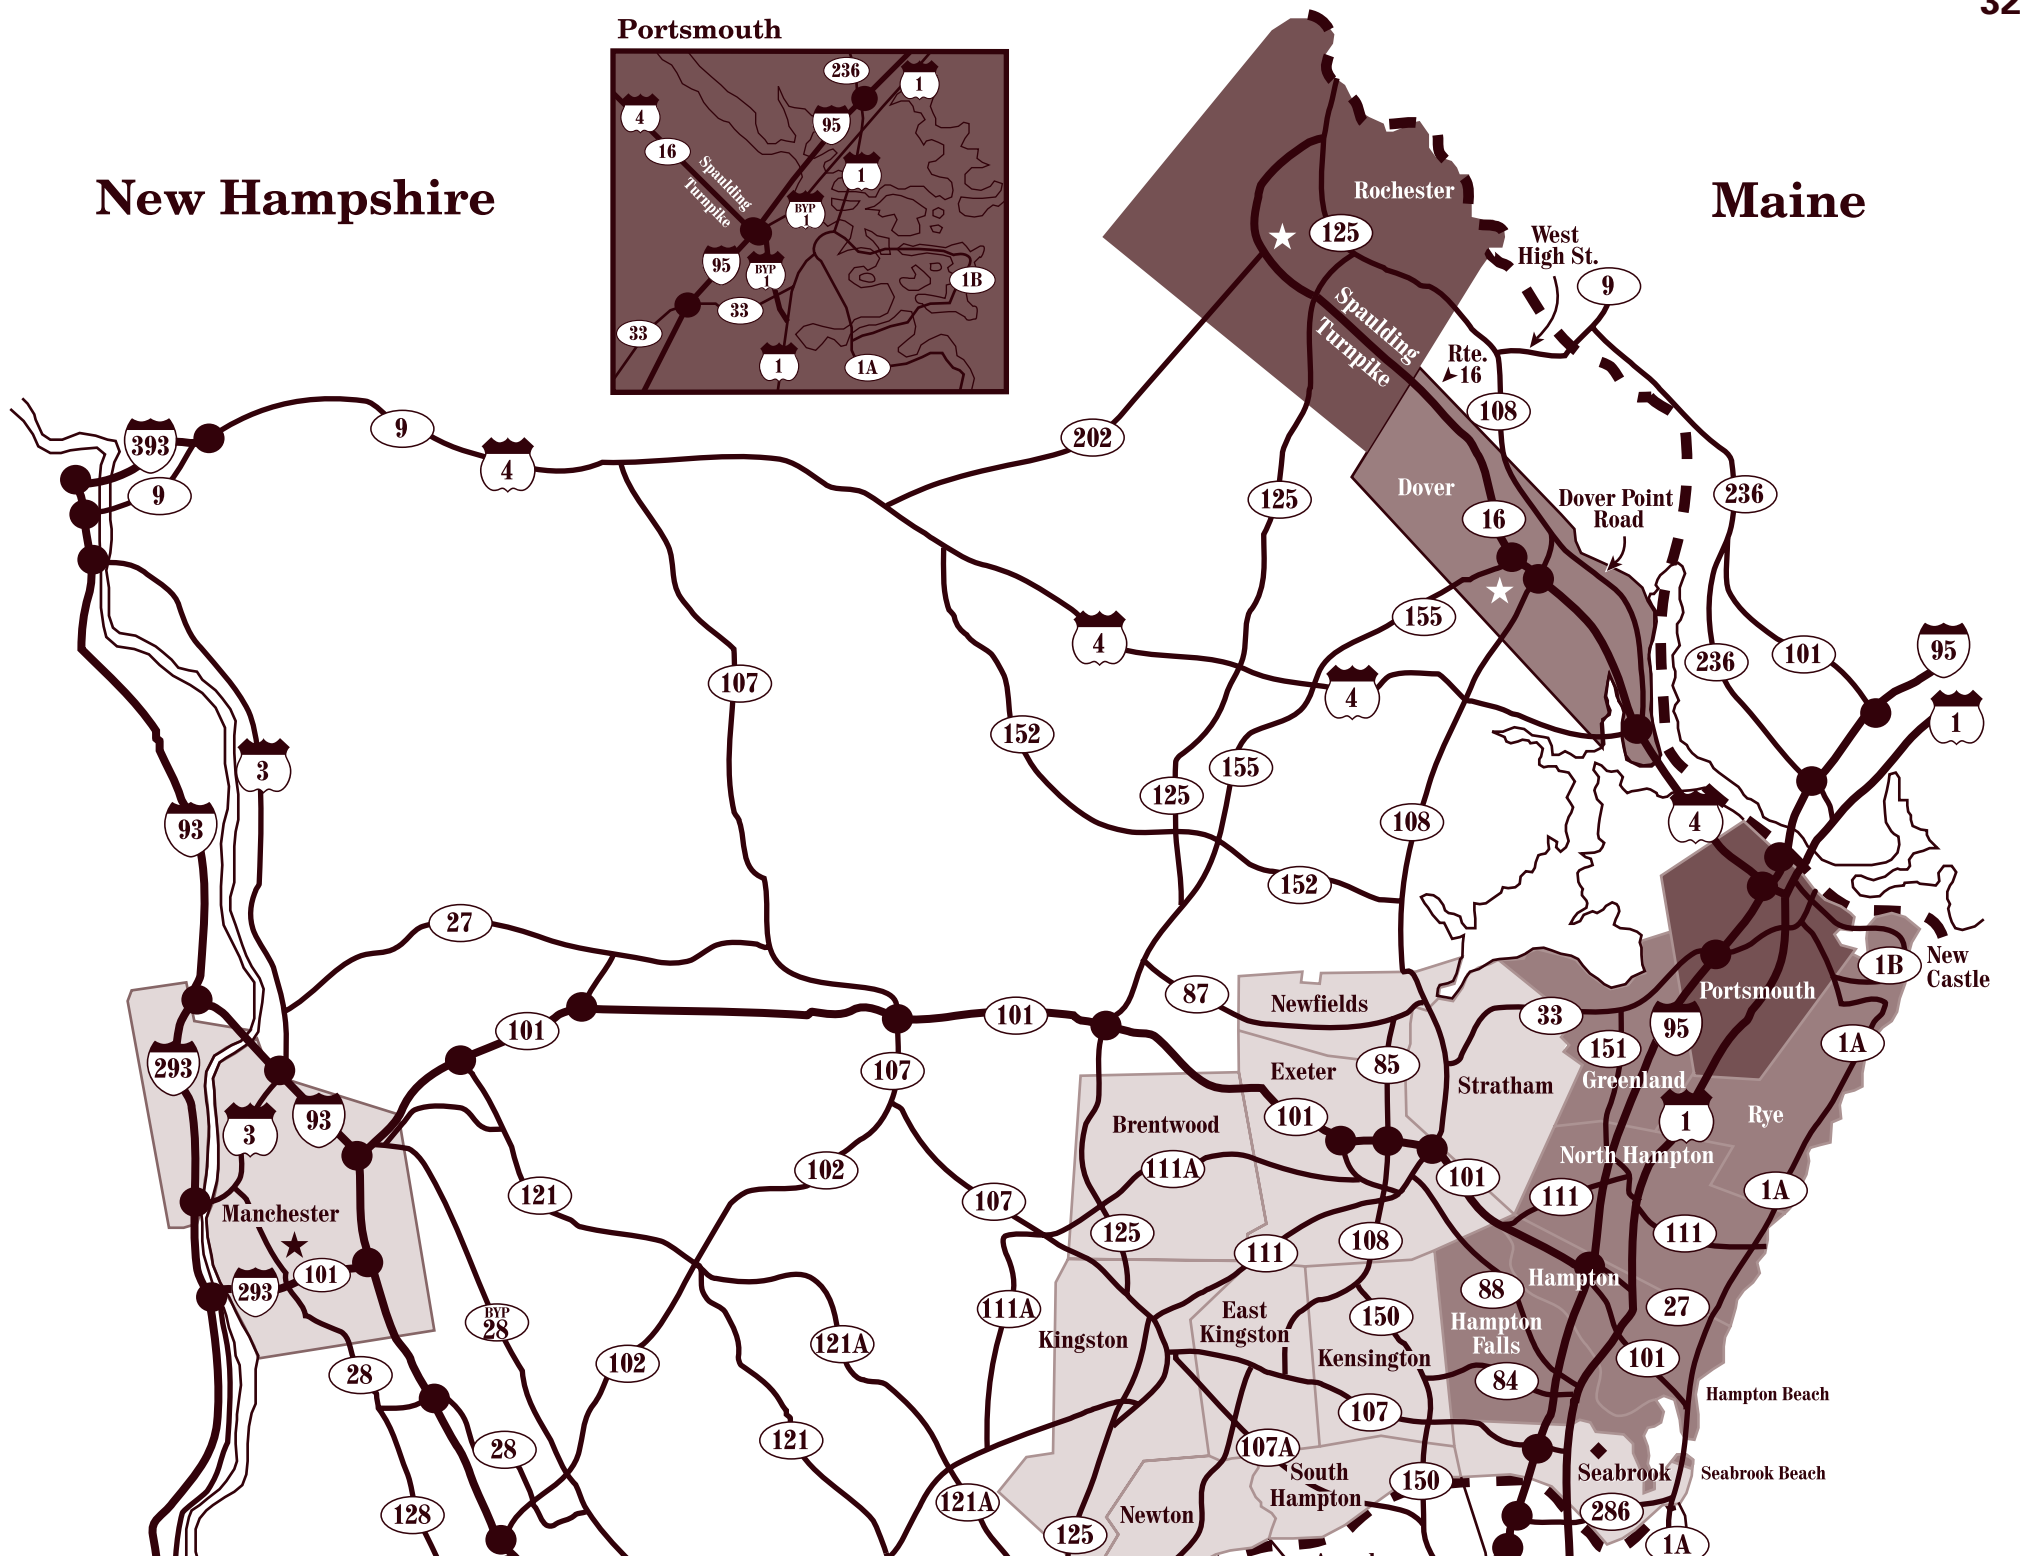

New Hampshire

Maine

★ Reception Center

Reception Centers

Dover

Manchester

Rochester

In the map above your community and the city where your reception center is located are the same color

Brentwood	Memorial High School, 1 Crusader Way Via South Porter Street, Manchester	Greenland	Dover Middle School, 16 Daley Drive (off Route 108), Dover
East Kingston		Hampton	
Exeter		Hampton Falls	
Hampton Beach		New Castle	
Kensington		North Hampton	
Kingston		Rye	
Newfields		Rochester Middle School, 47 Brock Street, Rochester	
Newton			
Seabrook			
South Hampton			
Stratham	Portsmouth		