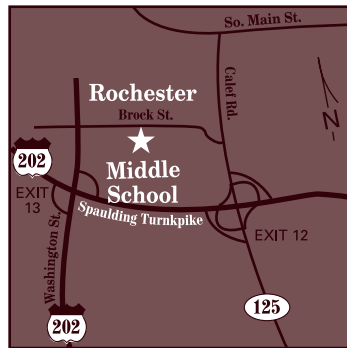

New Hampshire

Maine

★ Reception Center

Reception Centers

Dover

Manchester

Rochester

In the map above your community and the city where your reception center is located are the same color

Brentwood	Memorial High School, 1 Crusader Way Via South Porter Street, Manchester	Greenland	Dover Middle School, 16 Daley Drive (off Route 108), Dover
East Kingston		Hampton	
Exeter		Hampton Falls	
Hampton Beach		New Castle	
Kensington		North Hampton	
Kingston		Rye	
Newfields		Rochester Middle School, 47 Brock Street, Rochester	
Newton			
Seabrook			
South Hampton			
Stratham	Portsmouth		