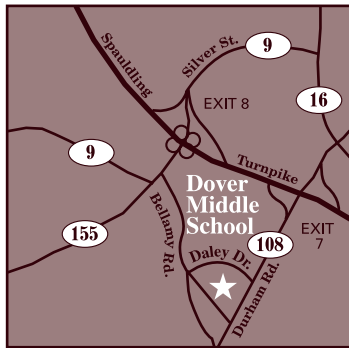

New Hampshire

Maine

★ Reception Center

Reception Centers

Dover

Manchester

Rochester

In the map above your community and the city where your reception center is located are the same color

Brentwood	Memorial High School, 1 Crusader Way Via South Porter Street, Manchester	Greenland	Dover Middle School, 16 Daley Drive (off Route 108), Dover
East Kingston		Hampton	
Exeter		Hampton Falls	
Hampton Beach		New Castle	
Kensington		North Hampton	
Kingston		Rye	
Newfields		Rochester Middle School, 47 Brock Street, Rochester	
Newton			
Seabrook			
South Hampton			
Stratham	Portsmouth		