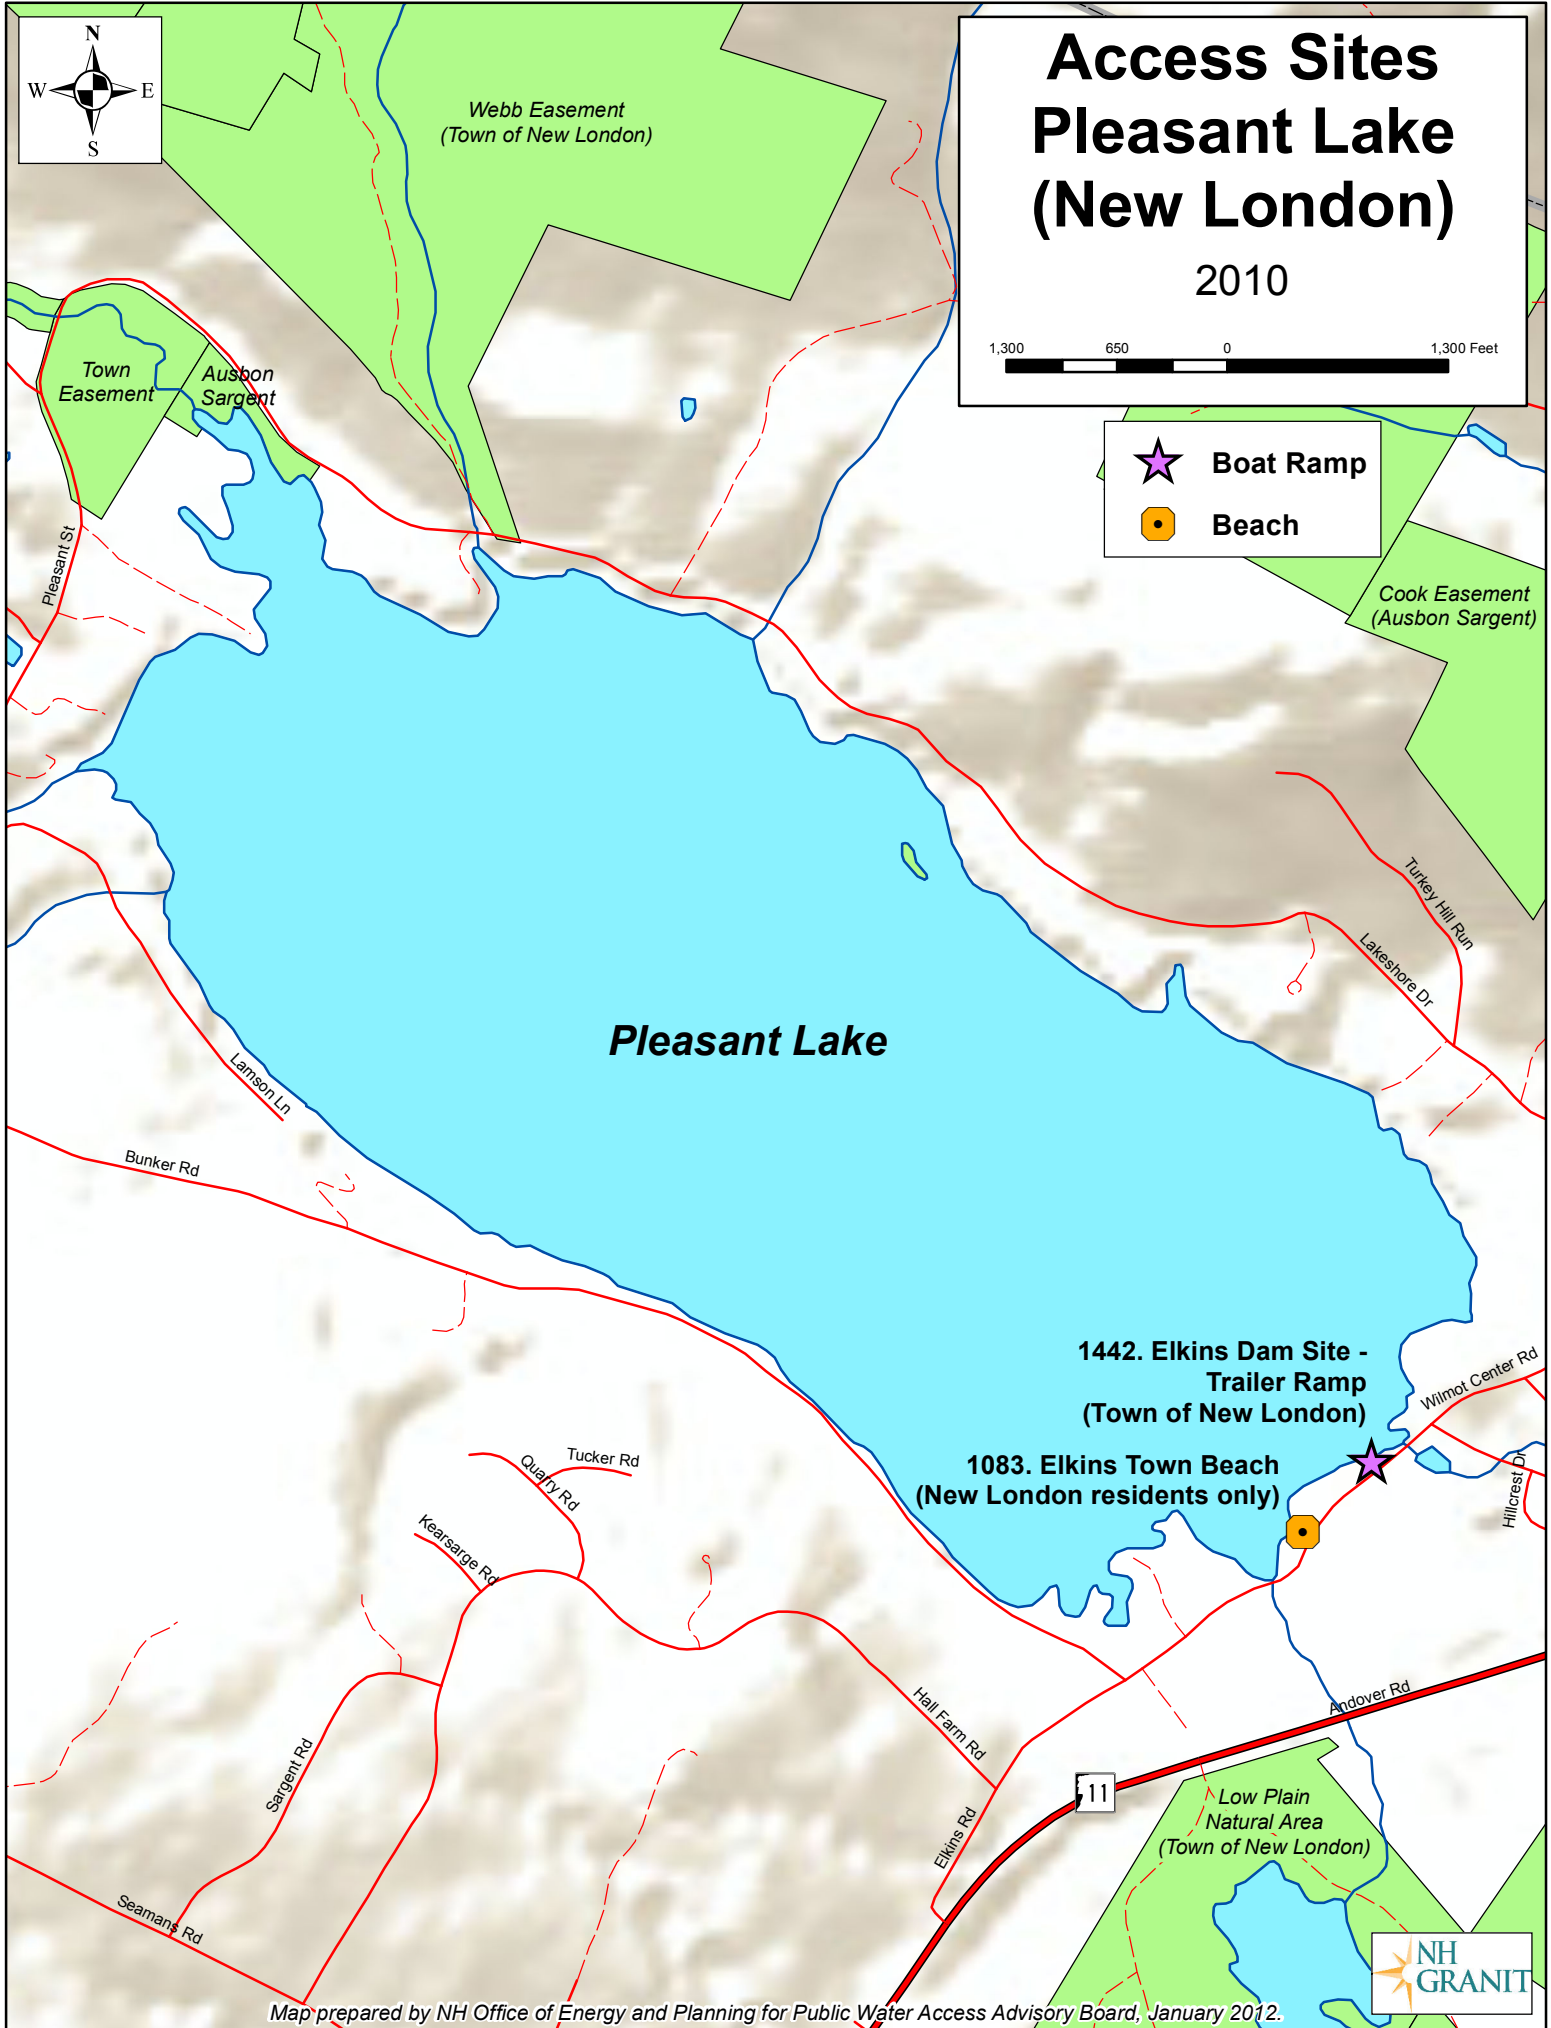

# Access Sites Pleasant Lake (New London)

2010

- Boat Ramp
- Beach

Webb Easement  
(Town of New London)

Town Easement  
Ausbon Sargent

Cook Easement  
(Ausbon Sargent)

## Pleasant Lake

1442. Elkins Dam Site -  
Trailer Ramp  
(Town of New London)

1083. Elkins Town Beach  
(New London residents only)

Low Plain  
Natural Area  
(Town of New London)