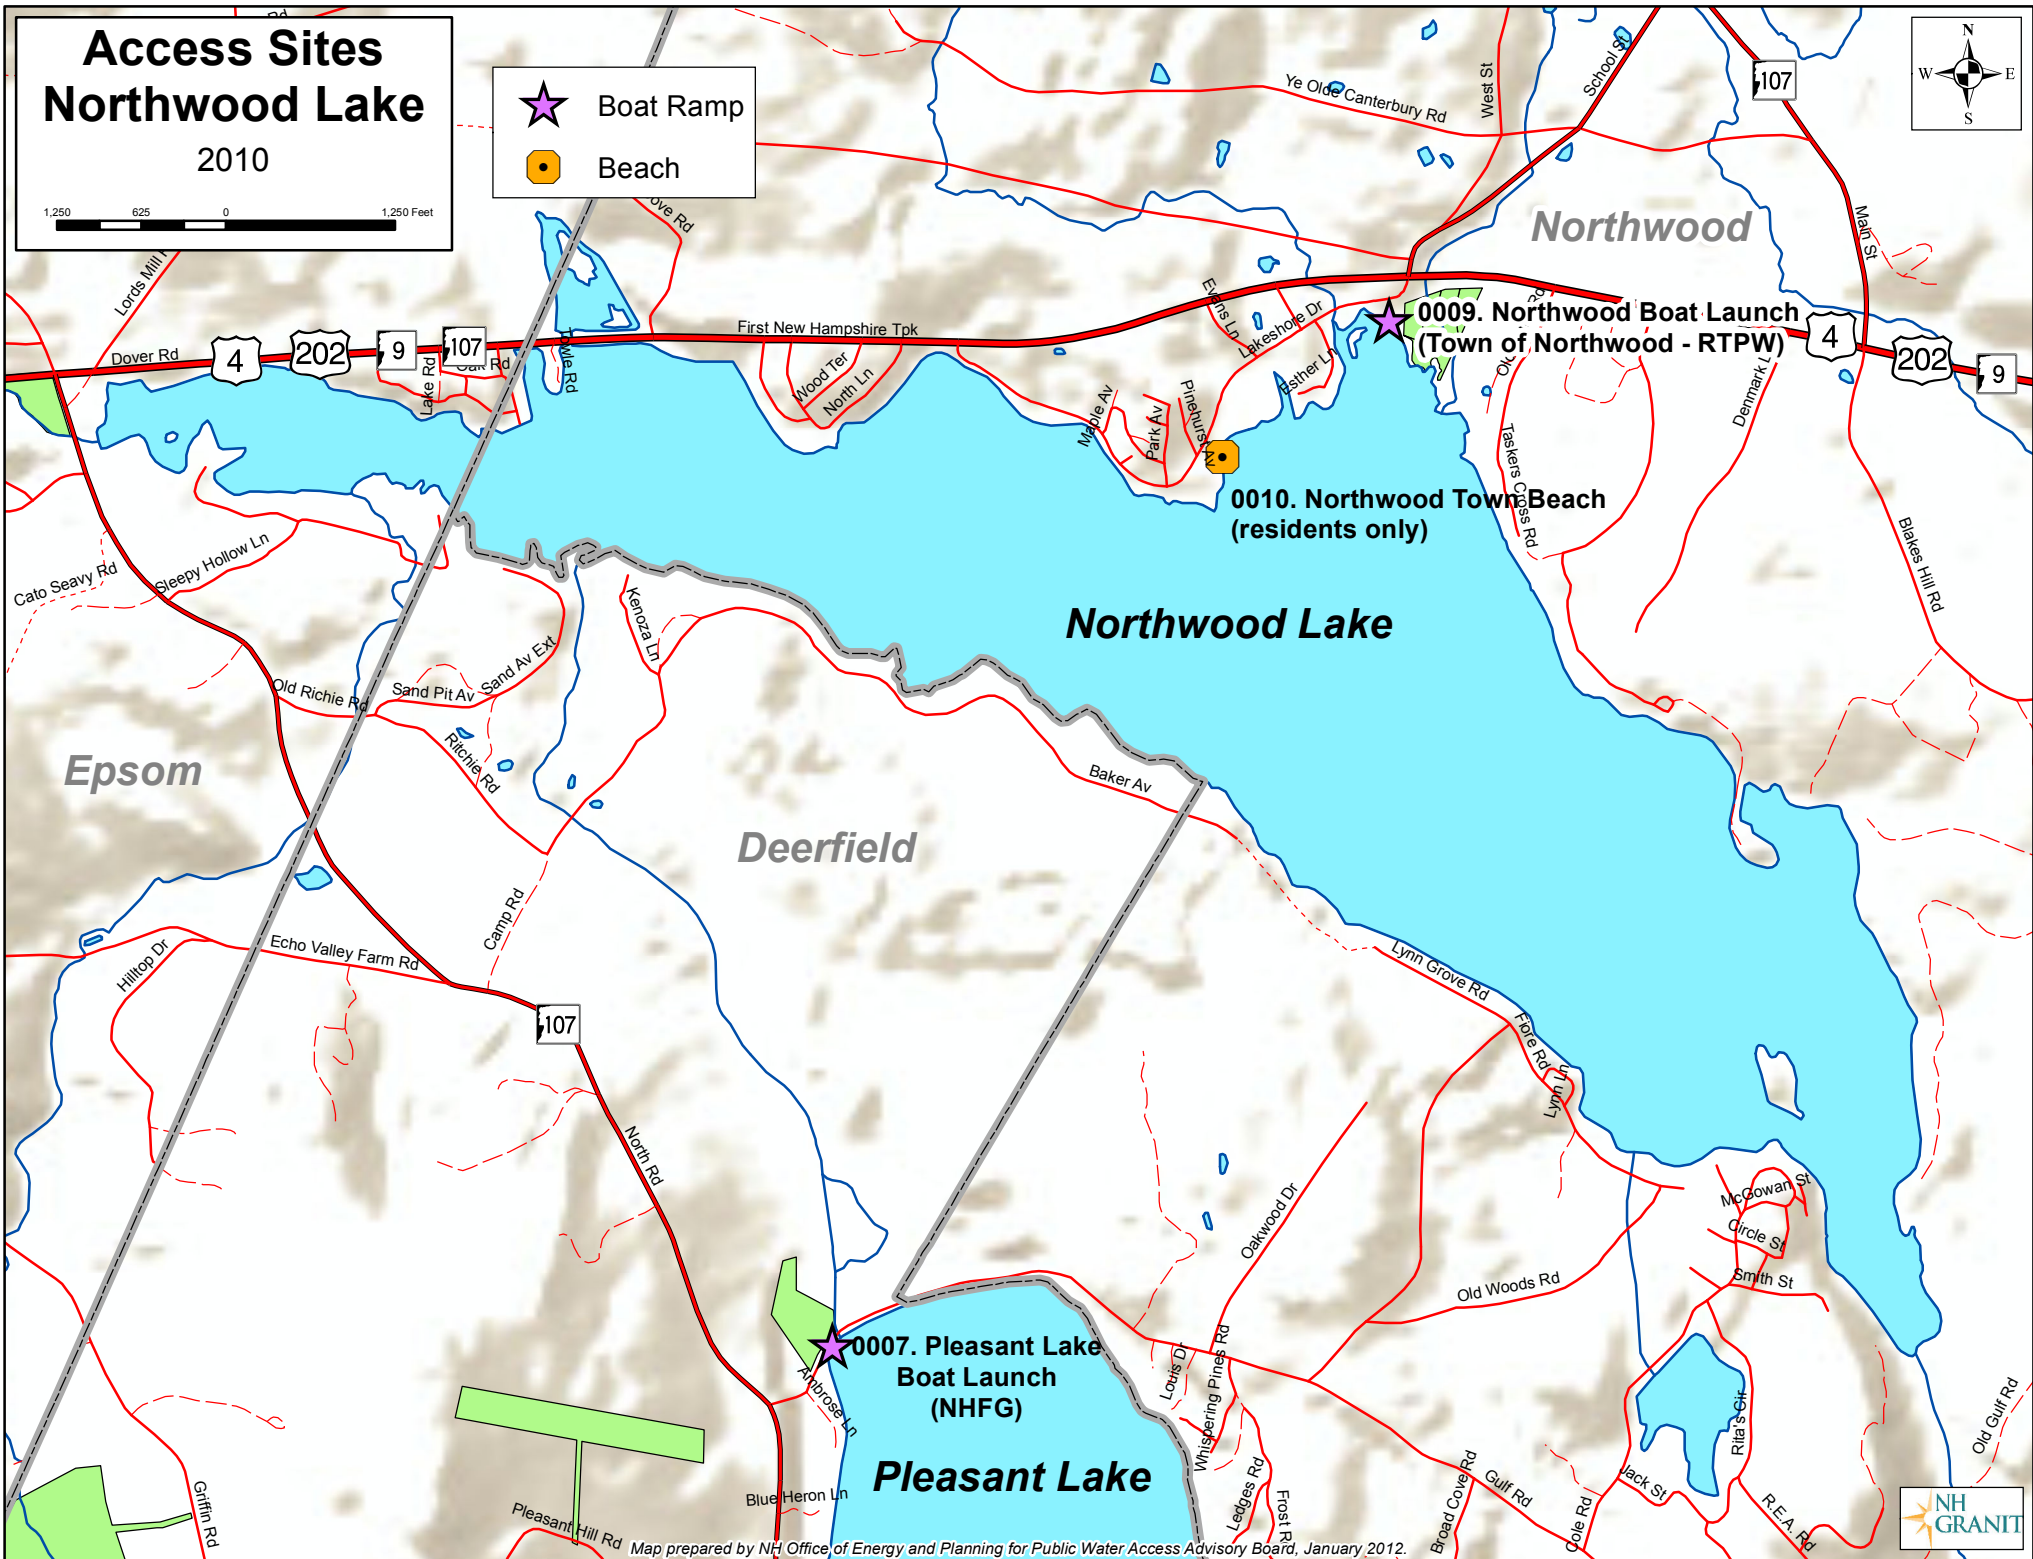

Access Sites Northwood Lake

2010

1,250 625 0 1,250 Feet

- ★ Boat Ramp
- 🟡 Beach

0009. Northwood Boat Launch
(Town of Northwood - RTPW)

0010. Northwood Town Beach
(residents only)

0007. Pleasant Lake
Boat Launch
(NHFG)