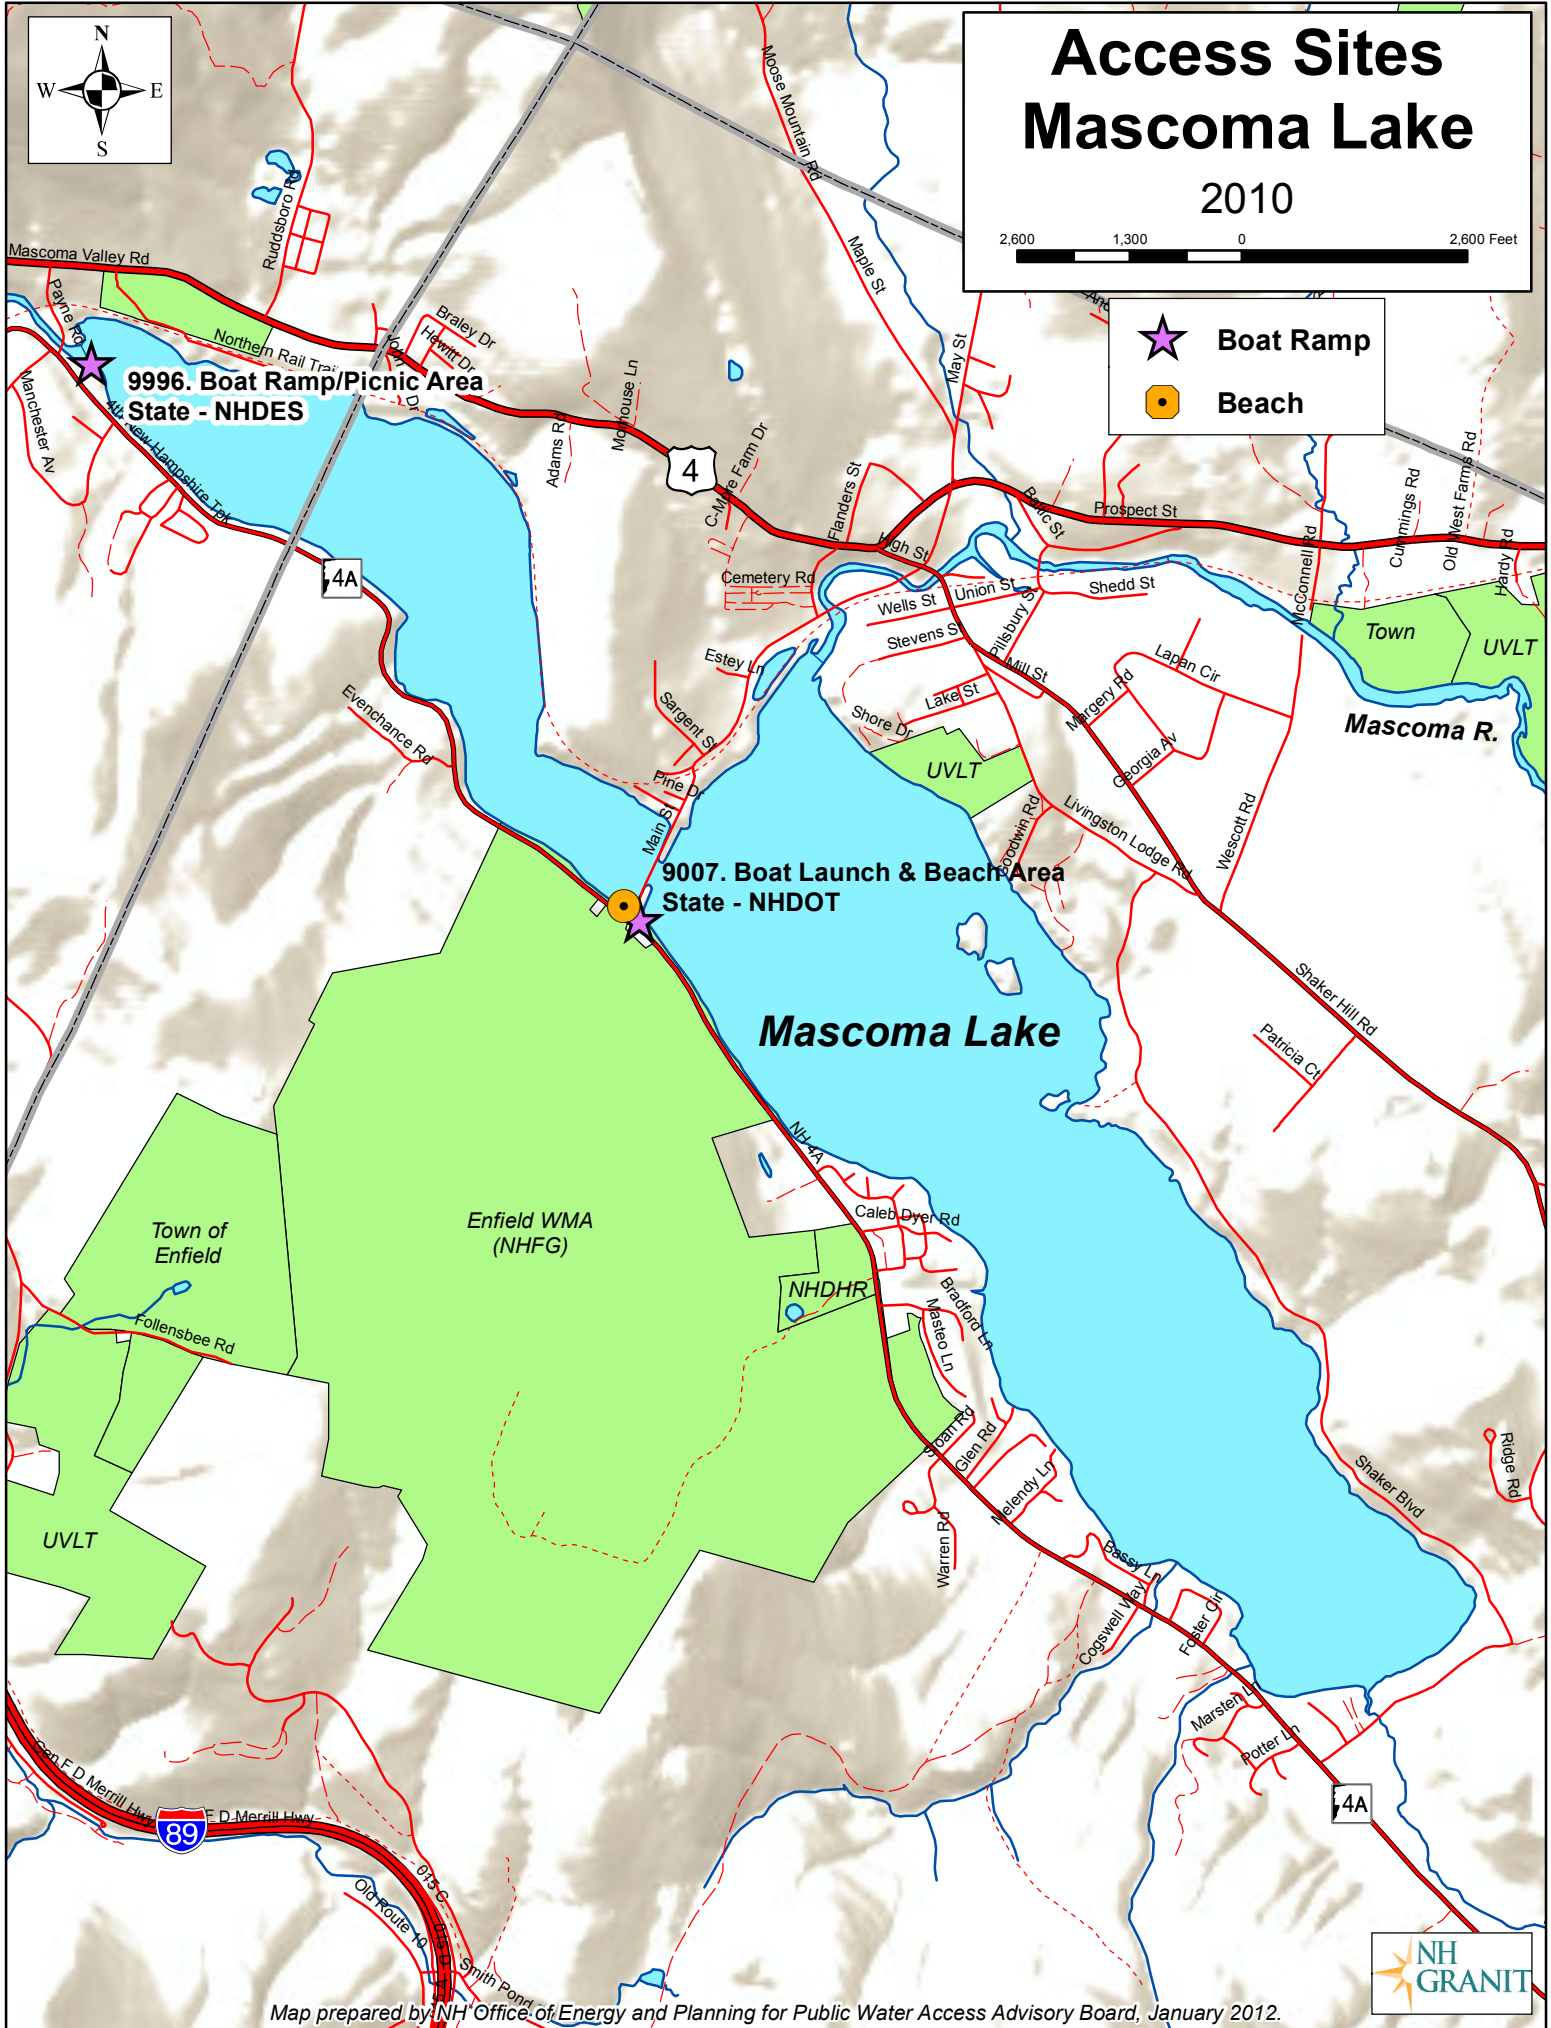

Access Sites Mascoma Lake

2010

2,600 1,300 0 2,600 Feet

-  Boat Ramp
-  Beach

9996. Boat Ramp/Picnic Area
State - NHDES

9007. Boat Launch & Beach Area
State - NHDOT

Mascoma Lake

Town of
Enfield

Enfield WMA
(NHFG)

Mascoma R.