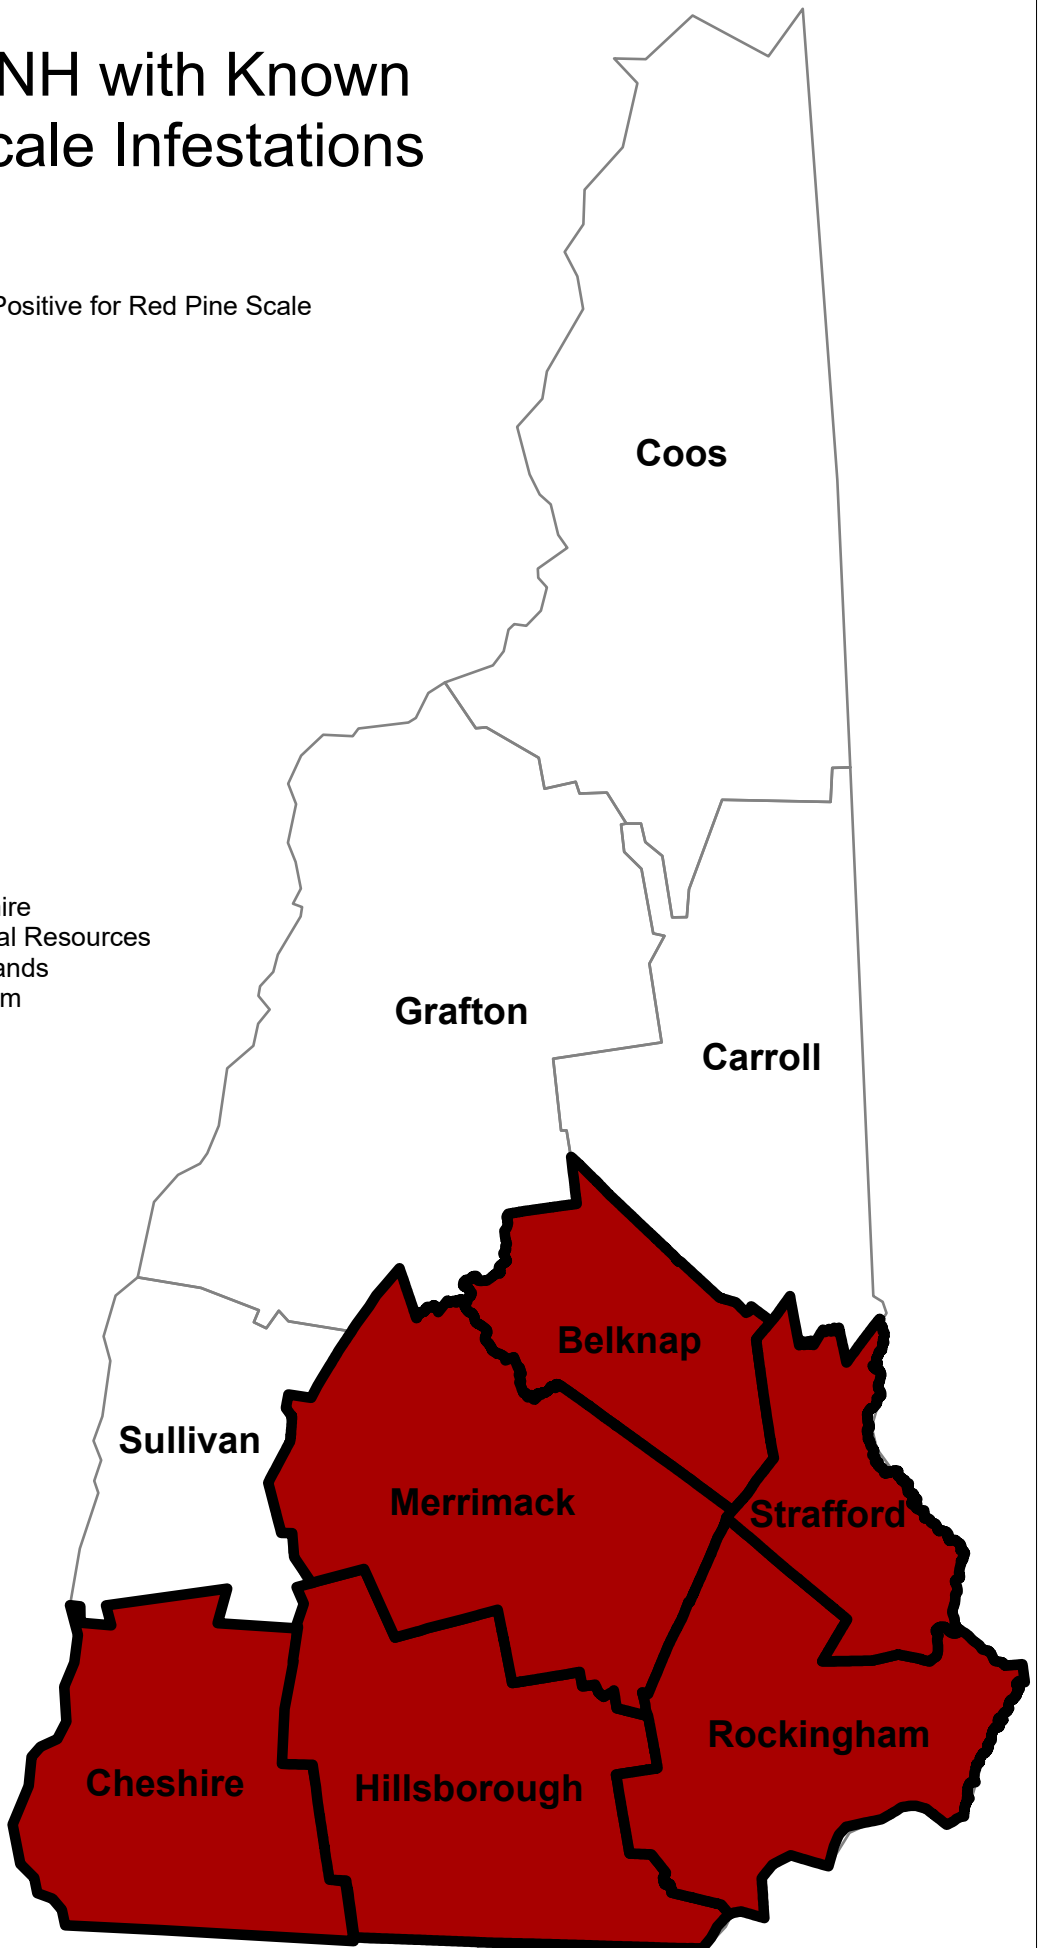

# Counties in NH with Known Red Pine Scale Infestations

 Counties Positive for Red Pine Scale

State of New Hampshire  
Department of Natural & Cultural Resources  
Division of Forests & Lands  
Forest Health Program