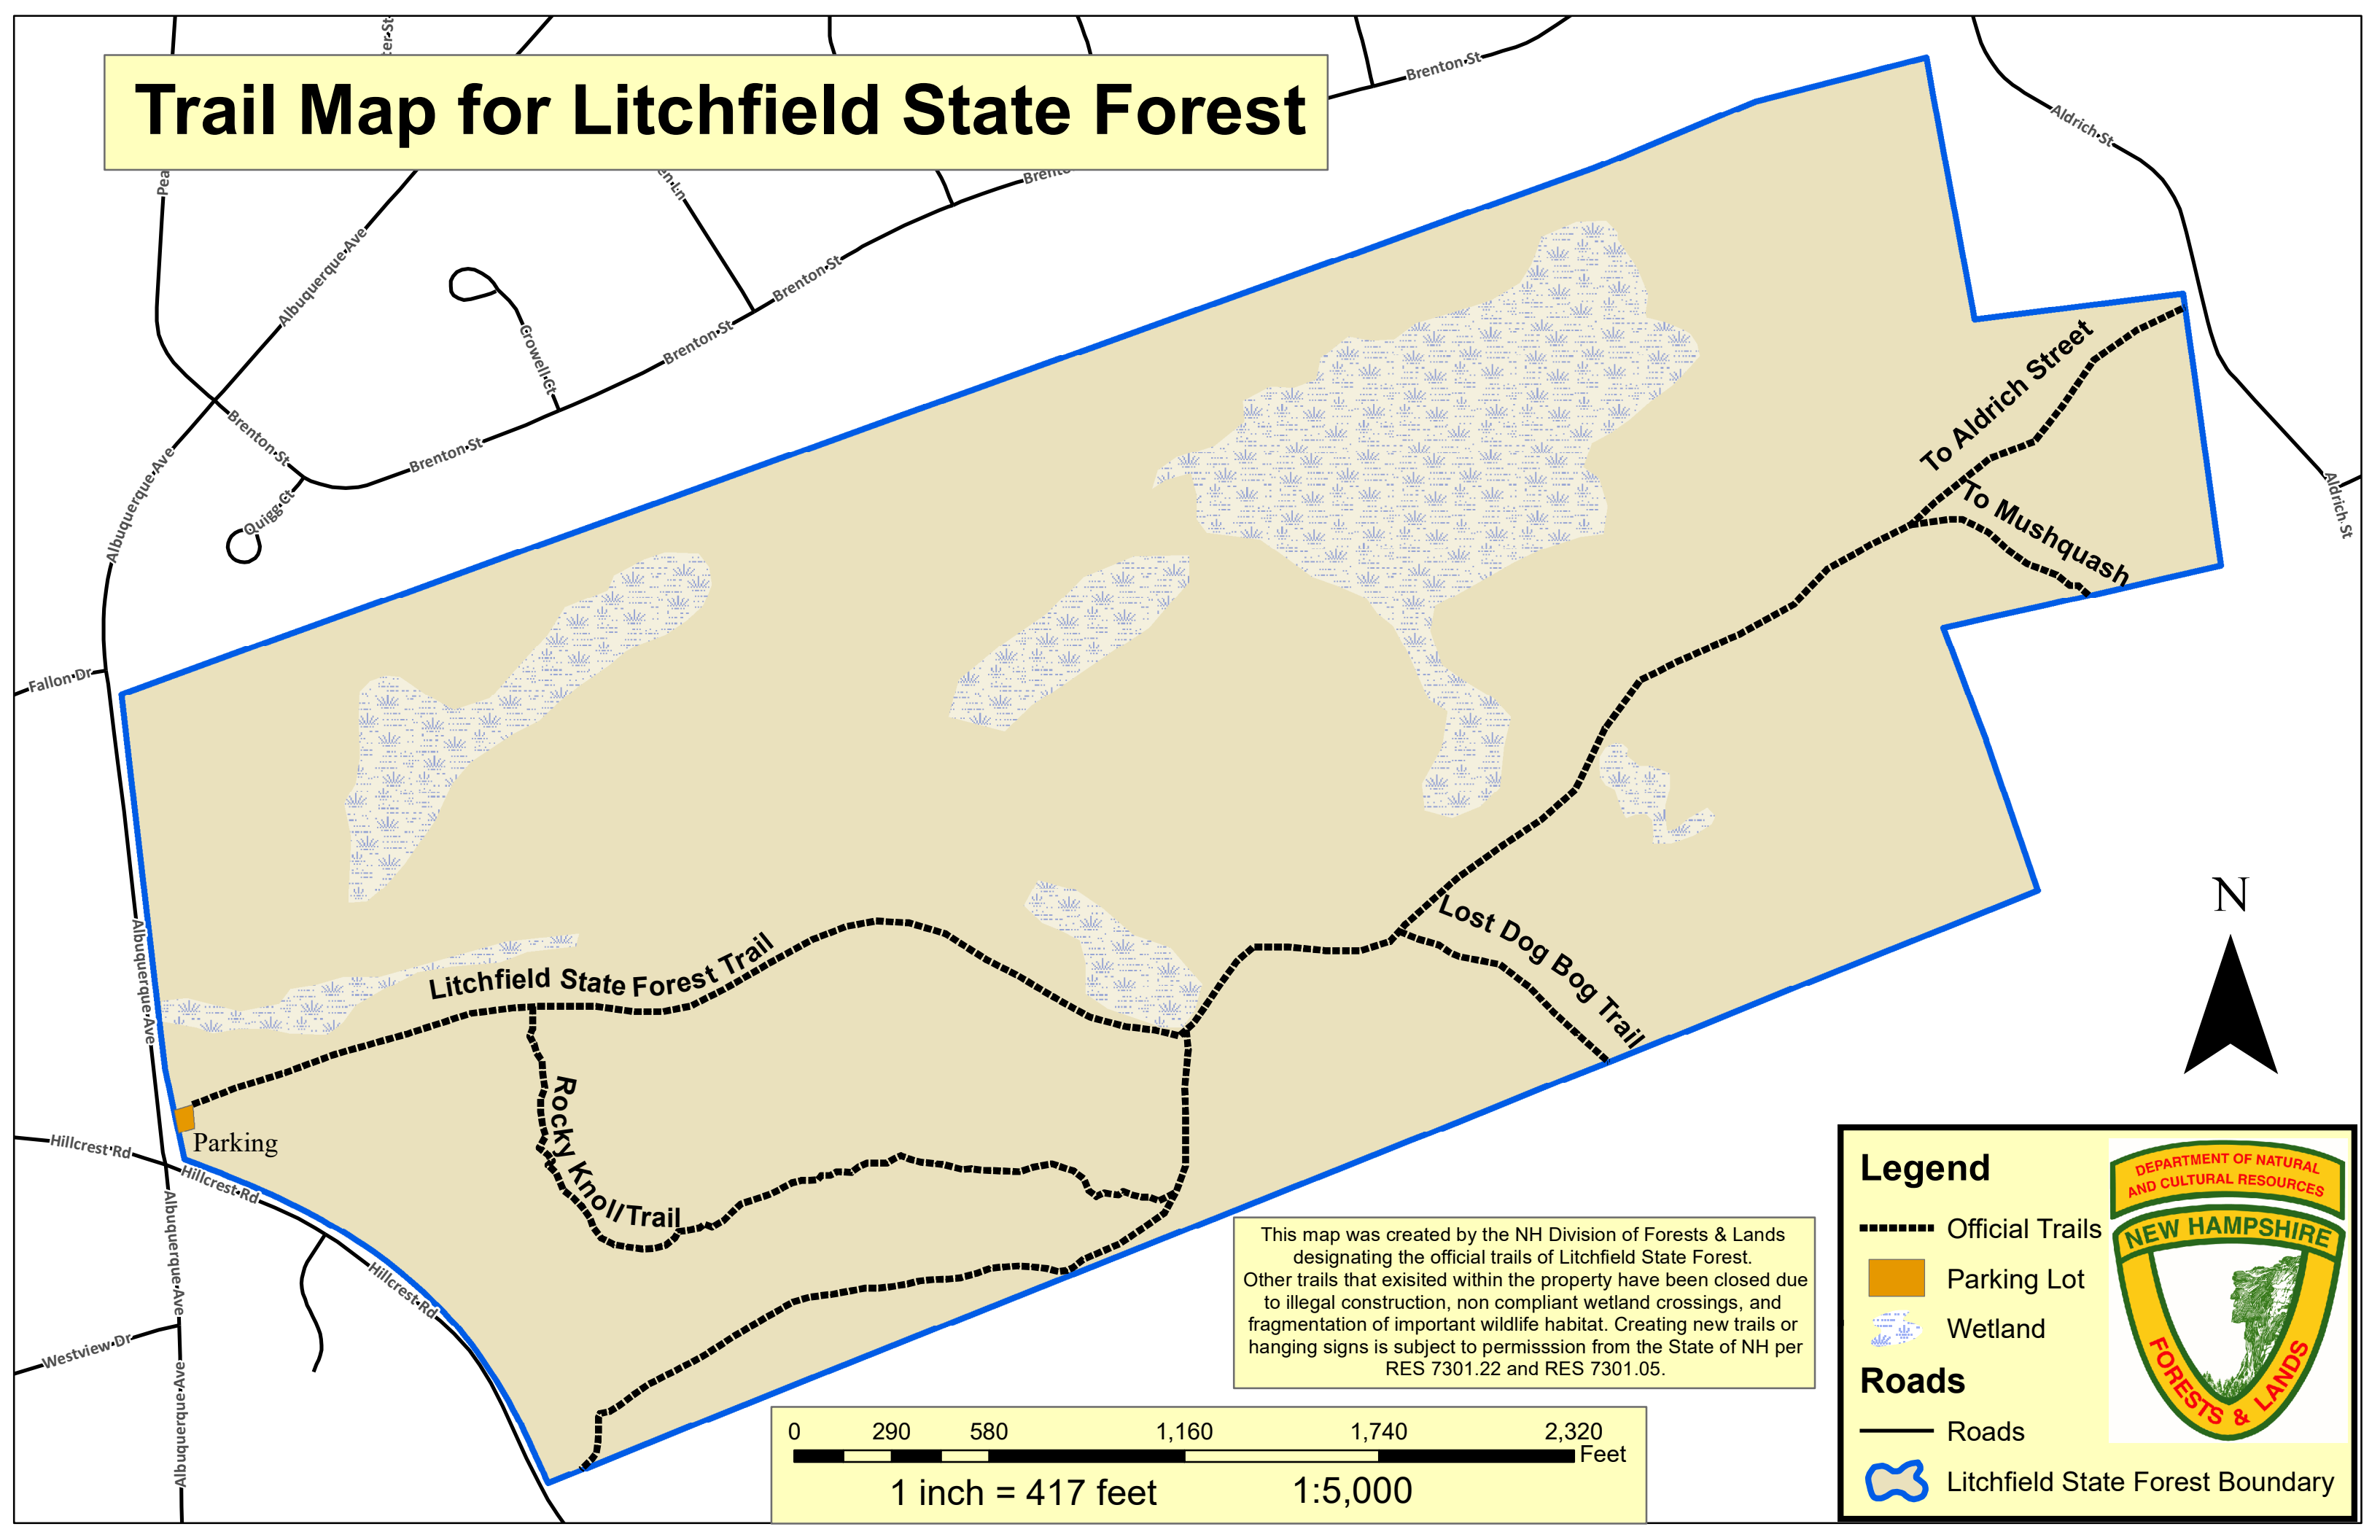

Trail Map for Litchfield State Forest

This map was created by the NH Division of Forests & Lands designating the official trails of Litchfield State Forest. Other trails that existed within the property have been closed due to illegal construction, non compliant wetland crossings, and fragmentation of important wildlife habitat. Creating new trails or hanging signs is subject to permission from the State of NH per RES 7301.22 and RES 7301.05.

Legend

-  Official Trails
-  Parking Lot
-  Wetland

Roads

-  Roads
-  Litchfield State Forest Boundary