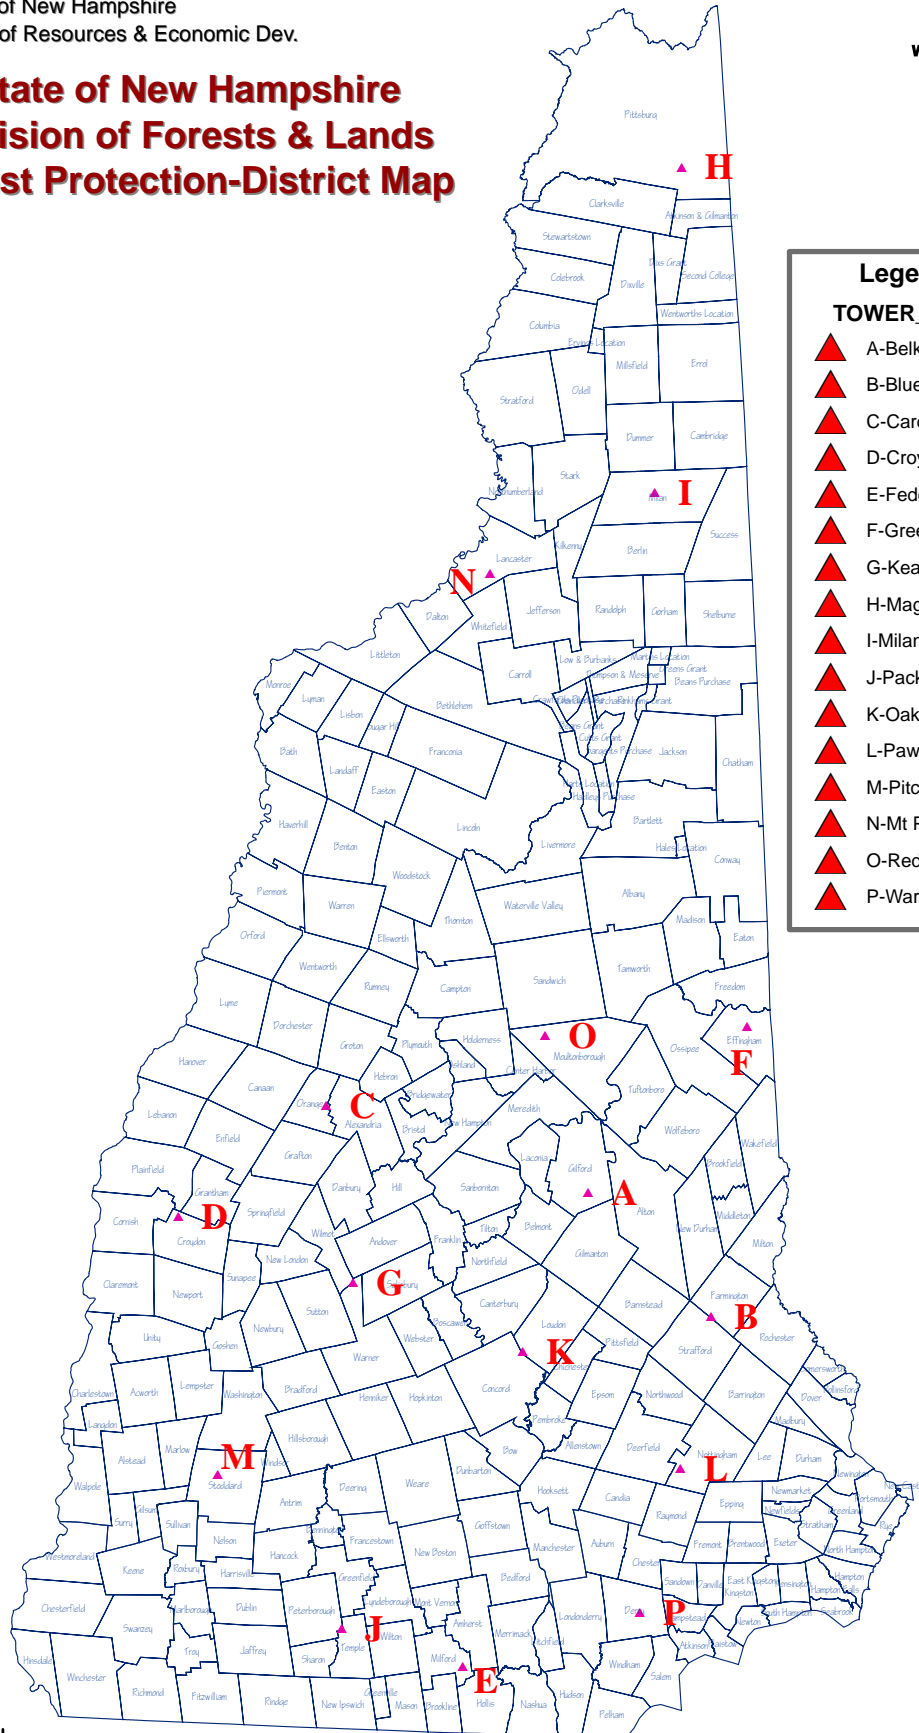

State of New Hampshire  
Dept. of Resources & Economic Dev.

## State of New Hampshire Division of Forests & Lands Forest Protection-District Map

Legend	
TOWER_NAME	
	A-Belnap Mt
	B-Blue Job
	C-Cardigan Mt
	D-Croydon Mt
	E-Federal Hill
	F-Green Mt
	G-Kearsarge Mt
	H-Magalloway
	I-Milan Hill
	J-Pack Monadnock
	K-Oak Hill
	L-Pawtuckaway
	M-Pitcher Mt
	N-Mt Prospect
	O-Red Hill
	P-Warner Hill