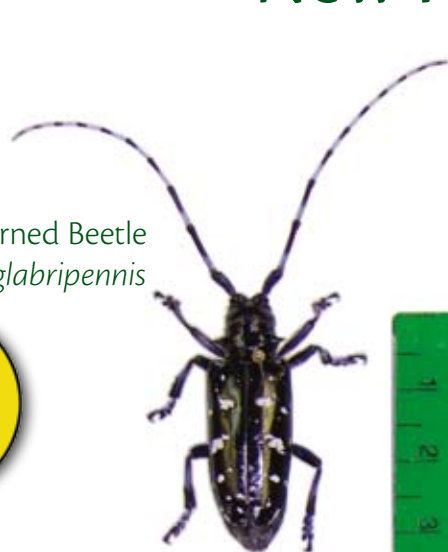

# Comparison of the Asian Longhorned Beetle and longhorned beetles native to New Hampshire

Asian Longhorned Beetle  
*Anoplophora glabripennis*

Northeastern sawyer  
*Monochamus notatus*

Broadnecked root borer  
*Prionus laticollis*

Female Whitespotted Sawyer  
*Monochamus scutellatus*

Brown prionid  
*Orthosoma brunneus*

Male Whitespotted Sawyer  
*Monochamus scutellatus*

For additional information contact our Forest Health Specialist at (603) 464-3016