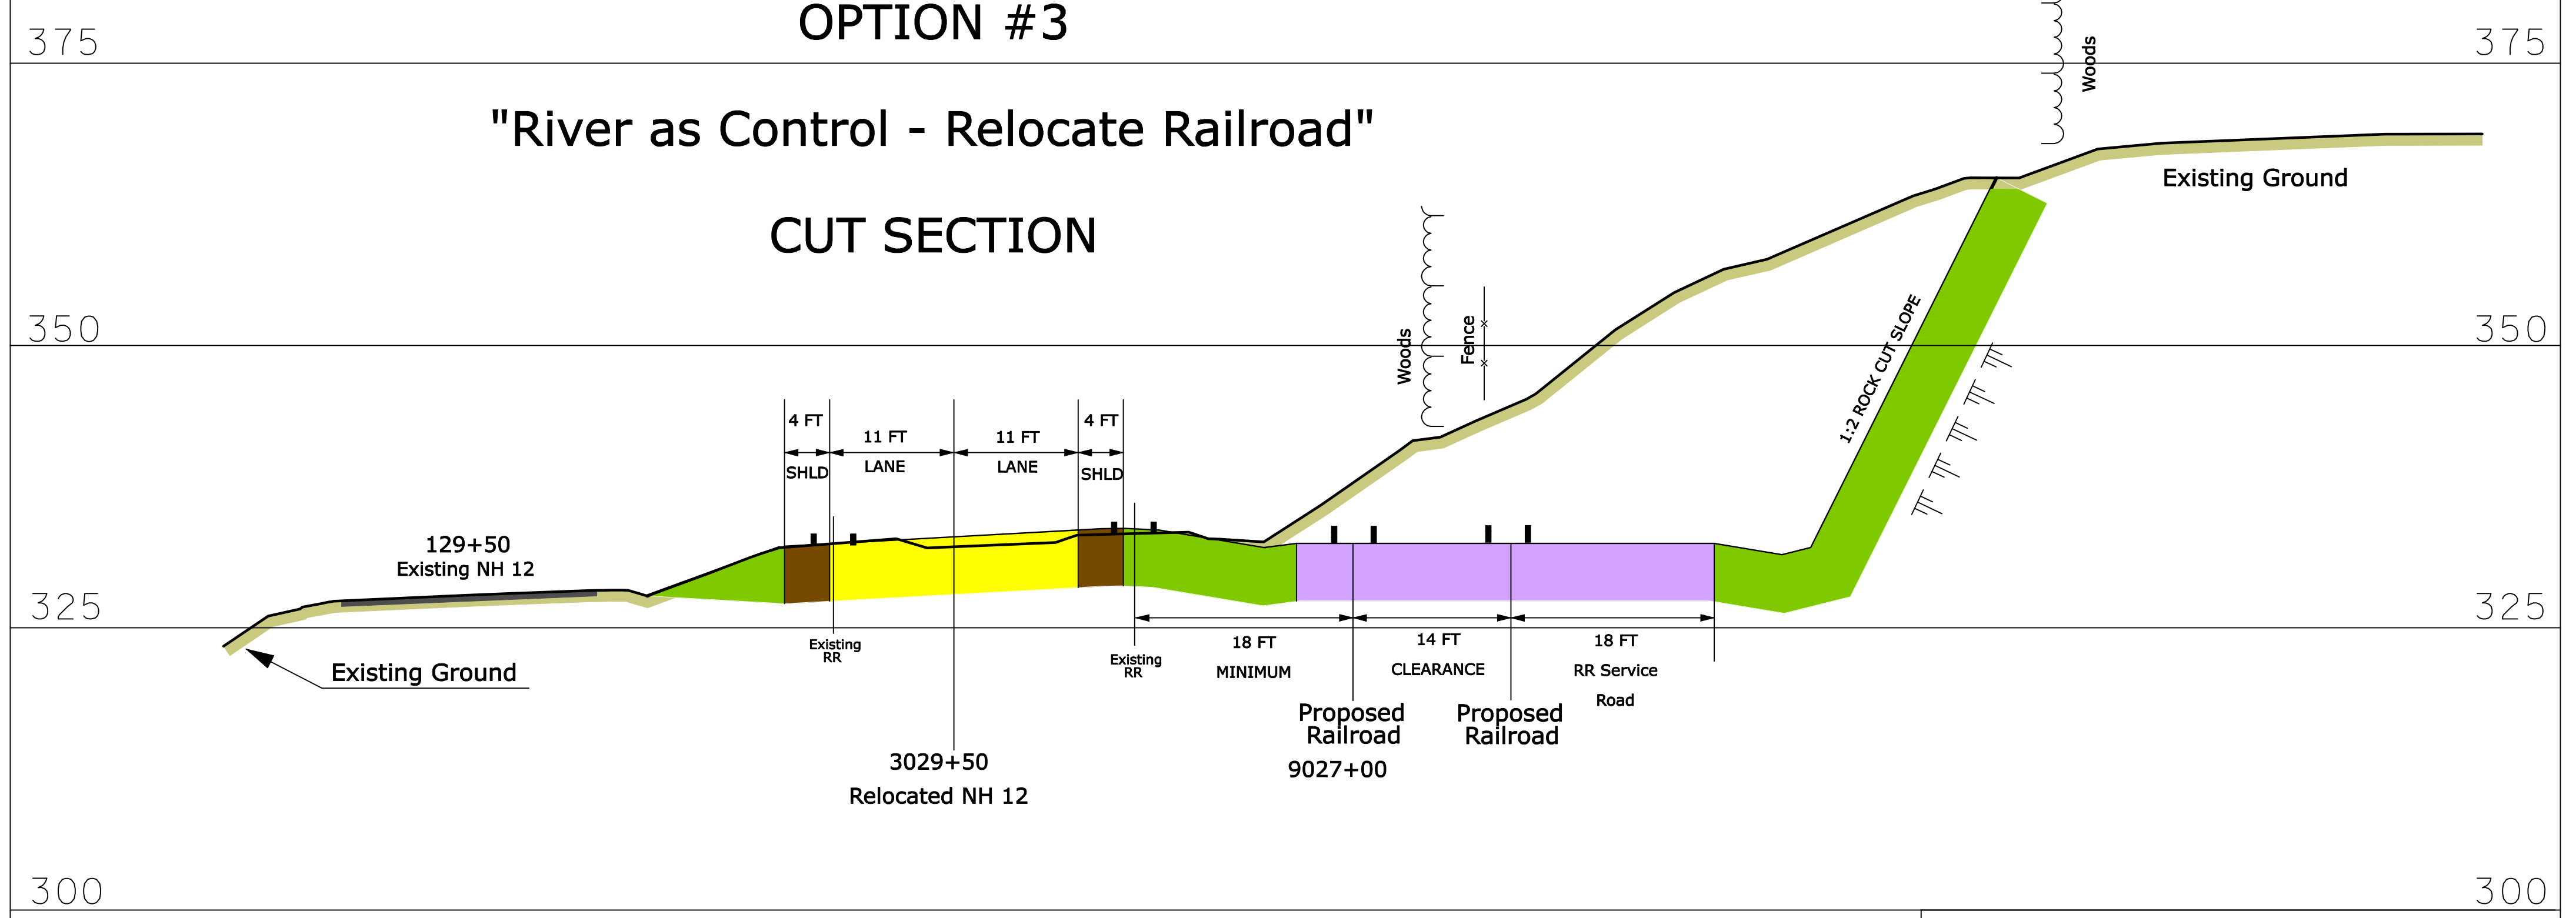

Walpole - Charlestown  
 State Project # 14747  
 Federal Project # X-A000(487)

Walpole - Charlestown  
 State Project # 14747  
 Federal Project # X-A000(487)