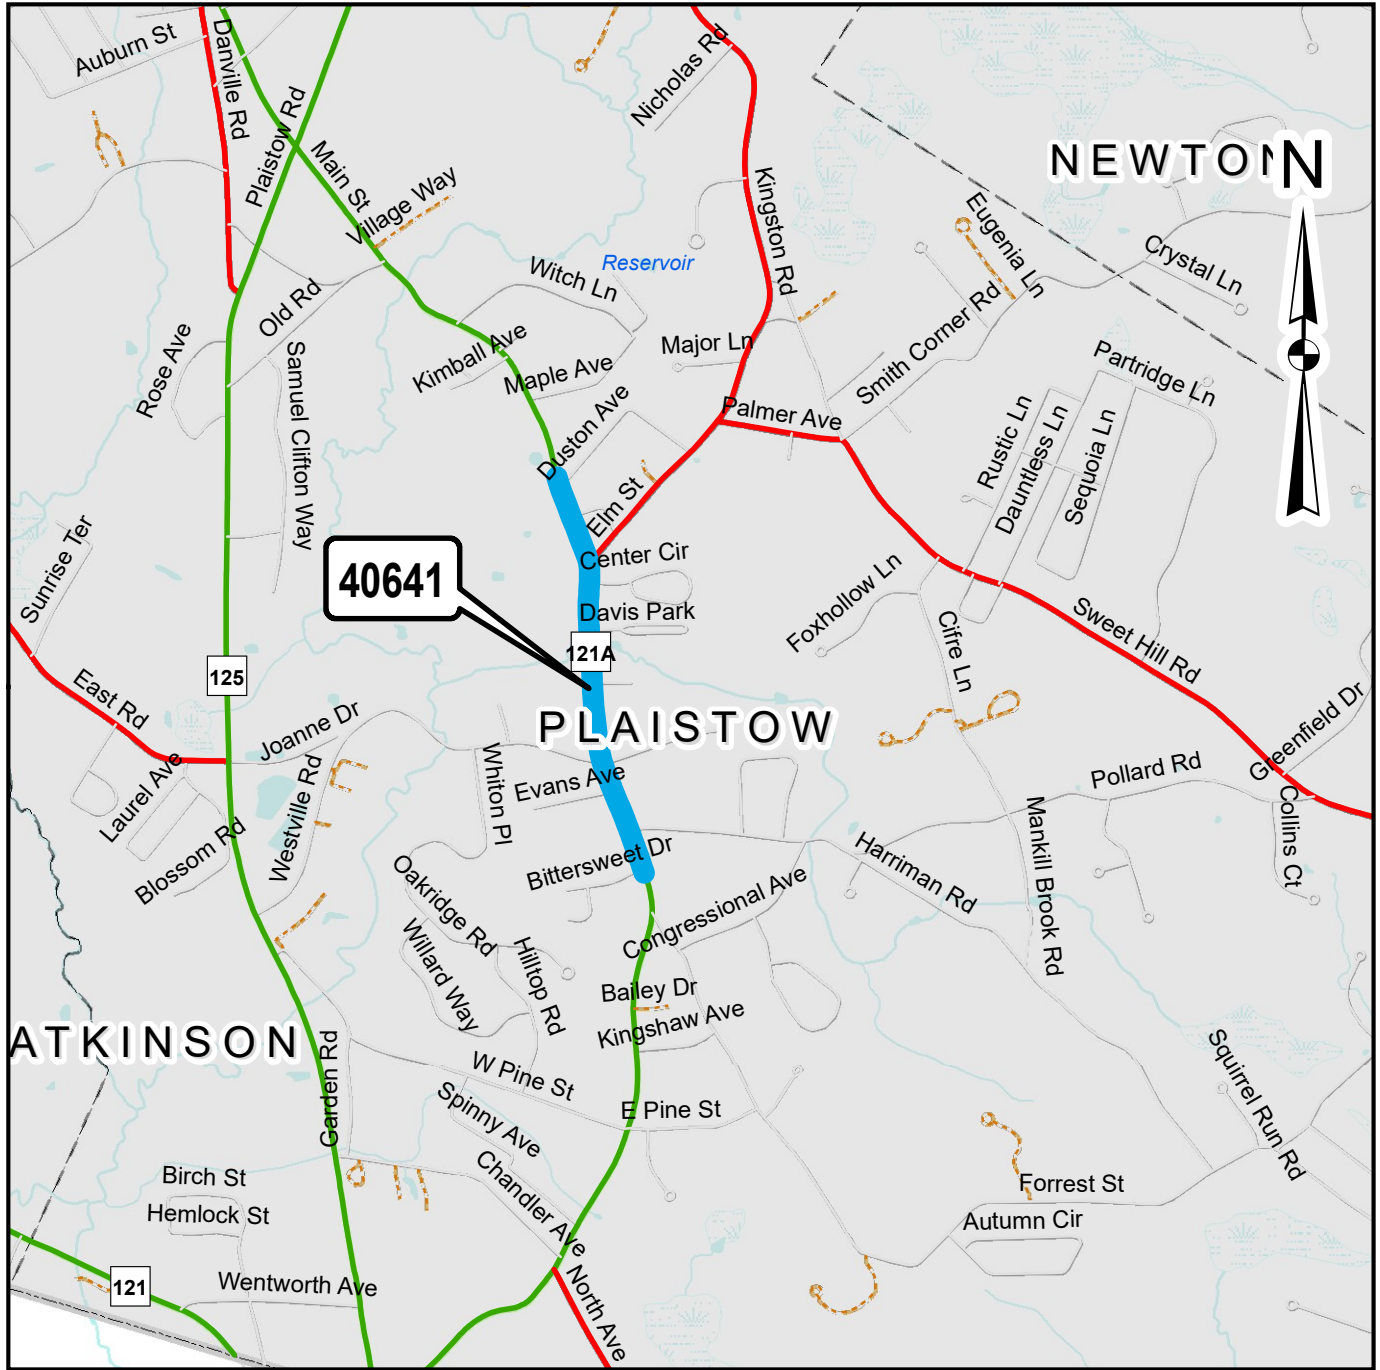

# PLAISTOW - NH 121A

## LEGEND

-  Streams
-  Water Bodies
-  US Routes
-  State Routes
-  Interstates
-  Local Roads
-  Town Boundary

State #: 40641  
Federal #: X-A004(452)

## LOCATION MAP