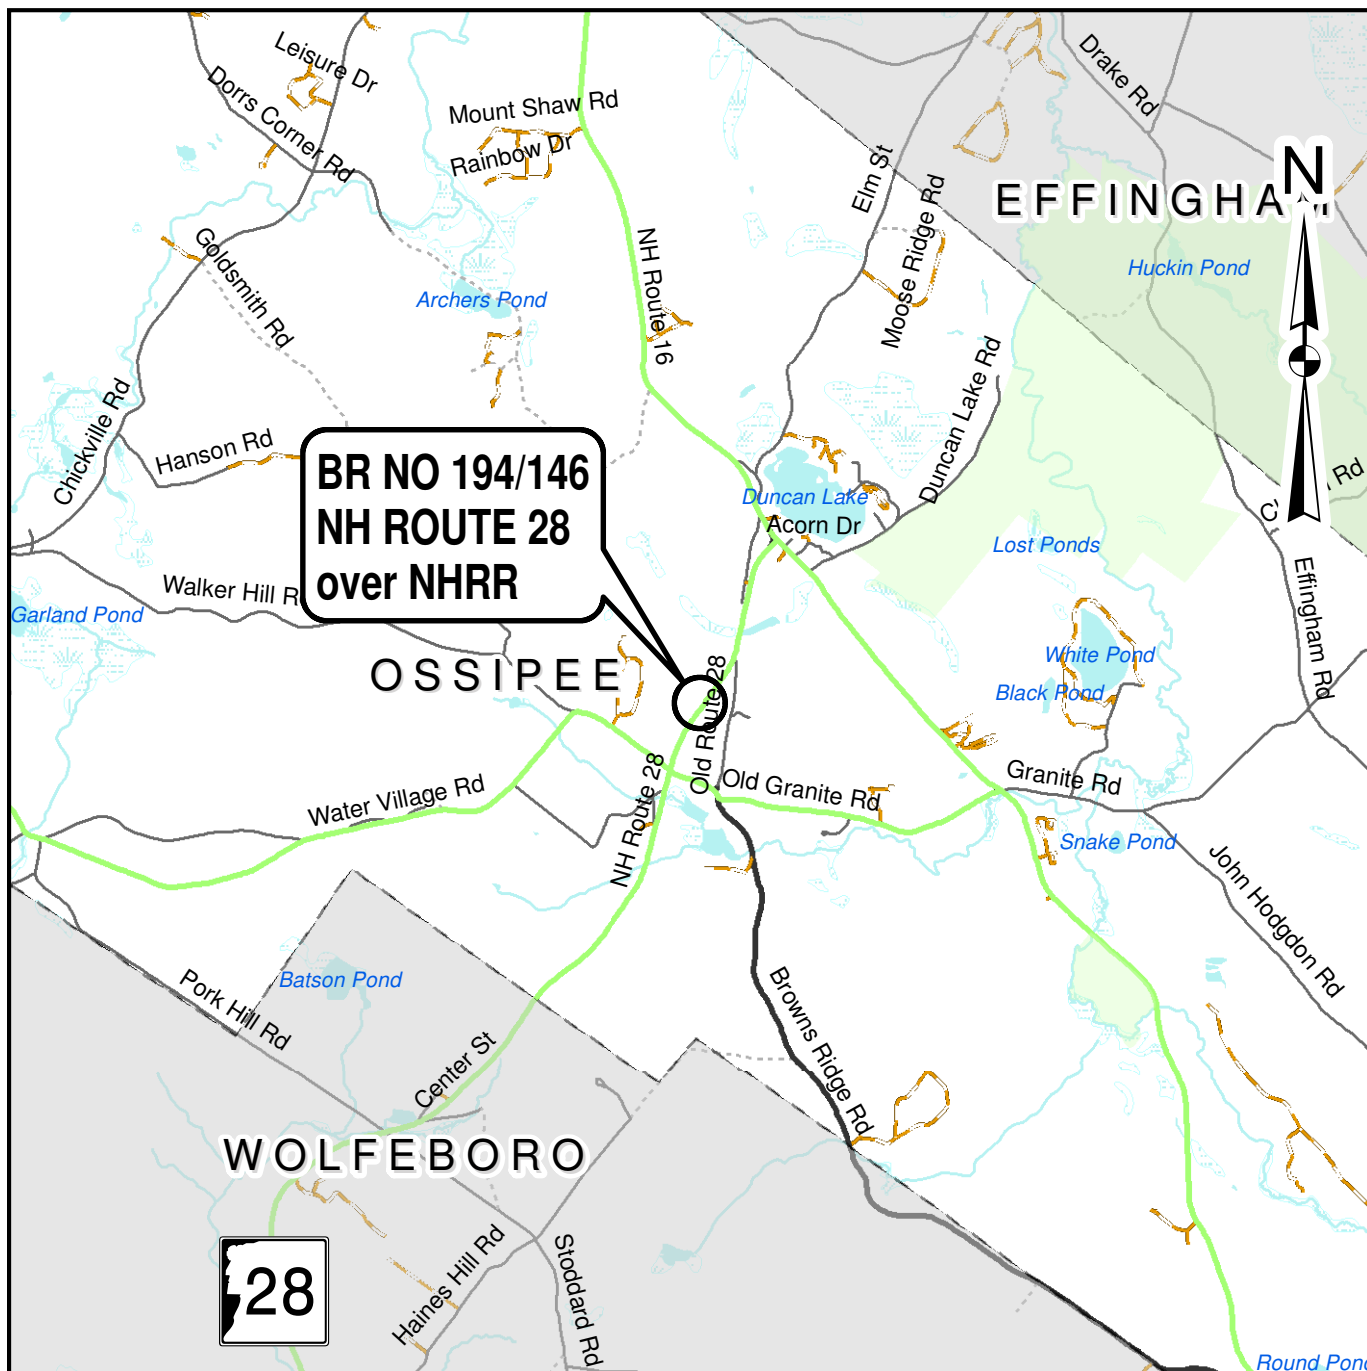

OSSIPEE - NH ROUTE 28

LEGEND

- Streams
- Water Bodies
- US Routes
- State Routes
- Interstates
- Local Roads
- Town Boundary

State #: 41916
Federal #: N/A

LOCATION MAP