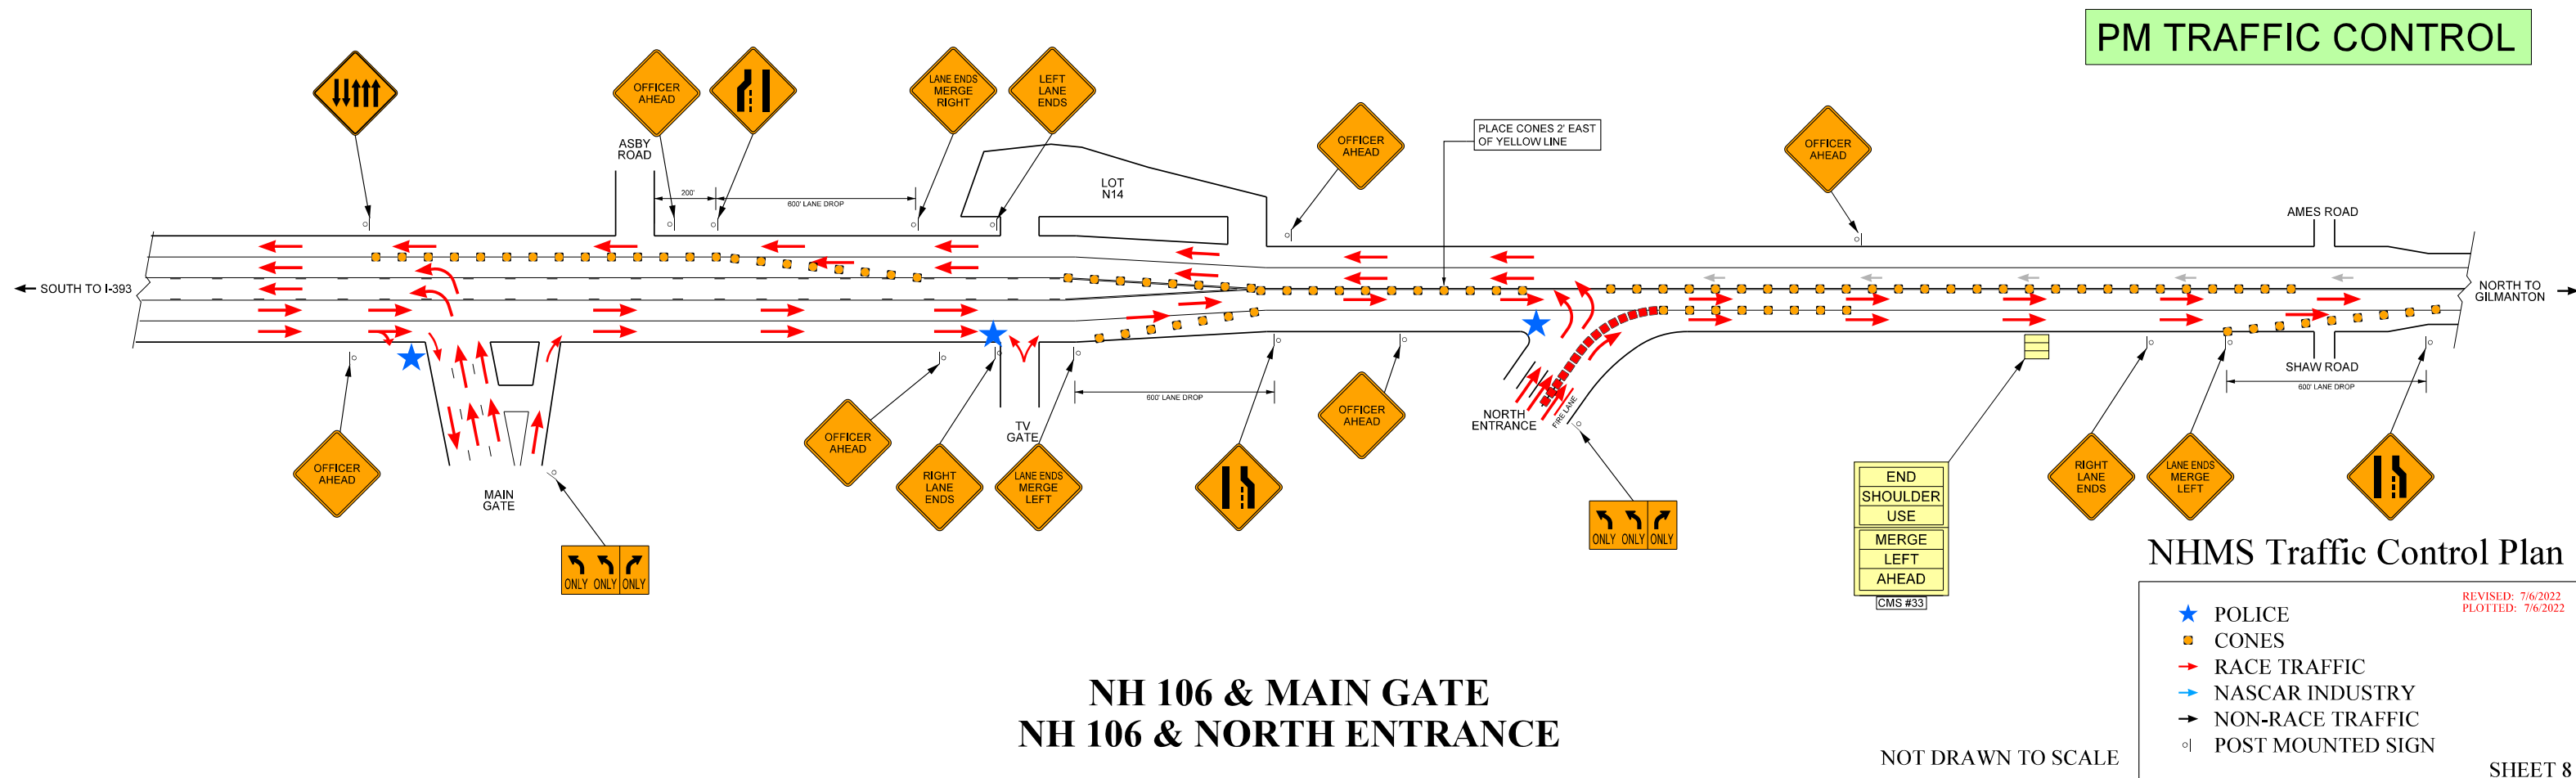

NHMS Traffic Control Plan

-  POLICE
-  CONES
-  RACE TRAFFIC
-  NON-RACE TRAFFIC
-  POST MOUNTED SIGN

REVISED: 7/6/2022
 PLOTTED: 7/6/2022

NOT DRAWN TO SCALE

AM TRAFFIC CONTROL

NH 106 & SOUTH ENTRANCE

PM TRAFFIC CONTROL

NH 106 & SOUTH ENTRANCE

NHMS Traffic Control Plan

- ★ POLICE
- CONES
- RACE TRAFFIC
- NON-RACE TRAFFIC
- POST MOUNTED SIGN

REVISED: 7/6/2022
PLOTTED: 7/6/2022

NOT DRAWN TO SCALE

AM TRAFFIC CONTROL

**NH 106 & MAIN GATE
NH 106 & NORTH ENTRANCE**

PM TRAFFIC CONTROL

**NH 106 & MAIN GATE
NH 106 & NORTH ENTRANCE**

NHMS Traffic Control Plan

- ★ POLICE
- CONES
- RACE TRAFFIC
- NASCAR INDUSTRY
- NON-RACE TRAFFIC
- POST MOUNTED SIGN

REVISED: 7/6/2022
PLOTTED: 7/6/2022

NOT DRAWN TO SCALE