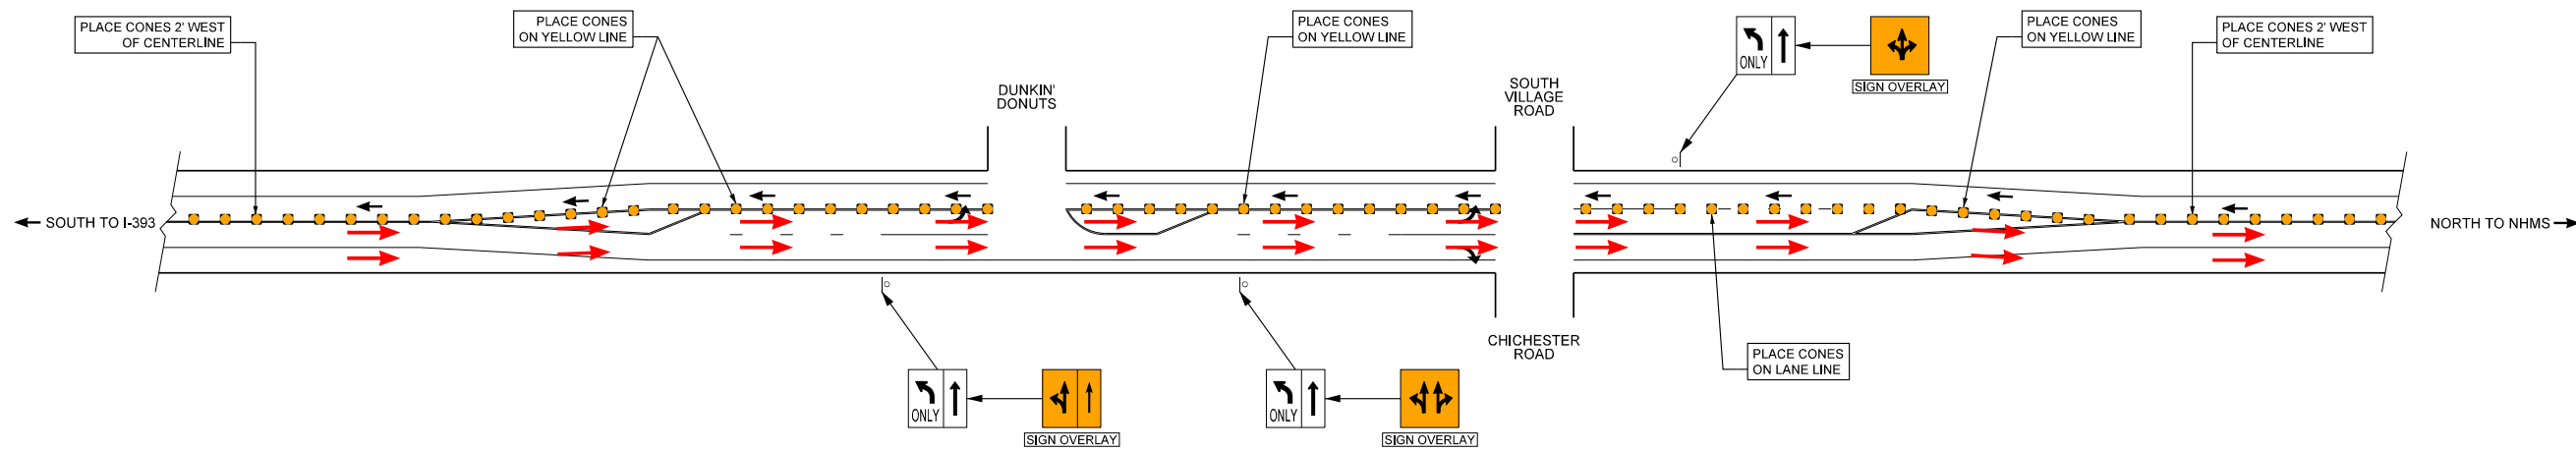

AM TRAFFIC CONTROL

NH 106 & STANIELS ROAD

PM TRAFFIC CONTROL

NH 106 & STANIELS ROAD

NHMS Traffic Control Plan

- ★ POLICE
- CONES
- RACE TRAFFIC
- NON-RACE TRAFFIC
- ⊡ POST MOUNTED SIGN

CREATED: 7/6/2022
PLOTTED: 7/6/2022

NOT DRAWN TO SCALE

AM TRAFFIC CONTROL

TYPICAL LAYOUT FOR BOTH INTERSECTIONS

NH 106 & WALES BRIDGE ROAD
NH 106 & CLOUGH POND ROAD

PM TRAFFIC CONTROL

TYPICAL LAYOUT FOR BOTH INTERSECTIONS

NH 106 & WALES BRIDGE ROAD
NH 106 & CLOUGH POND ROAD

NHMS Traffic Control Plan

- ★ POLICE
- CONES
- ▨ CONES
- RACE TRAFFIC
- NON-RACE TRAFFIC
- ⊡ POST MOUNTED SIGN

REVISED: 7/6/2022
PLOTTED: 7/6/2022

NOT DRAWN TO SCALE

AM TRAFFIC CONTROL

NH 106 & SOUTH VILLAGE ROAD & CHICHESTER ROAD

PM TRAFFIC CONTROL

NH 106 & SOUTH VILLAGE ROAD & CHICHESTER ROAD

NHMS Traffic Control Plan

- ★ POLICE
- CONES
- RACE TRAFFIC
- EMERGENCY VEHICLES
- NON-RACE TRAFFIC
- ⊡ POST MOUNTED SIGN

REVISED: 7/6/2022
PLOTTED: 7/6/2022