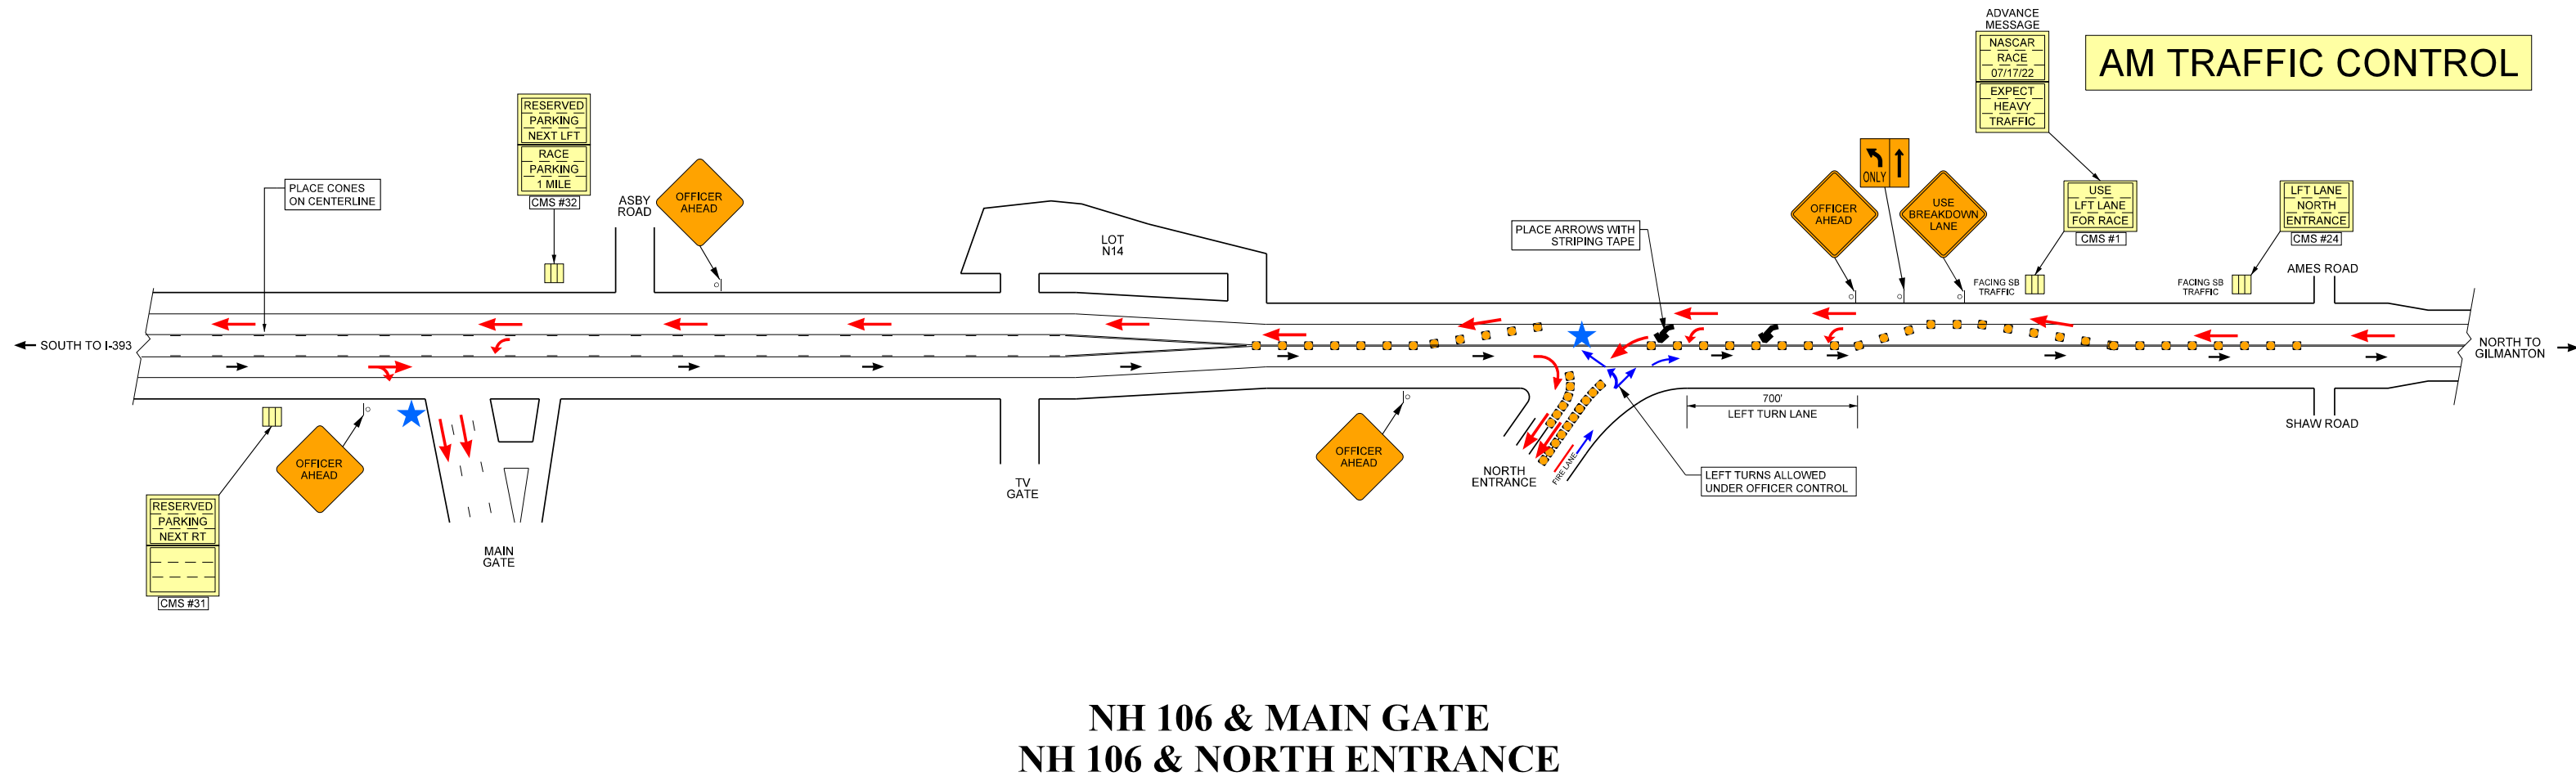

NHMS Traffic Control Plan

-  POLICE
-  CONES
-  RACE TRAFFIC
-  NON-RACE TRAFFIC
-  POST MOUNTED SIGN

REVISED: 7/6/2022
 PLOTTED: 7/6/2022

NOT DRAWN TO SCALE

AM TRAFFIC CONTROL

NH 106 & SOUTH ENTRANCE

PM TRAFFIC CONTROL

NH 106 & SOUTH ENTRANCE

NHMS Traffic Control Plan

- ★ POLICE
- CONES
- RACE TRAFFIC
- NON-RACE TRAFFIC
- POST MOUNTED SIGN

REVISED: 7/6/2022
PLOTTED: 7/6/2022

NOT DRAWN TO SCALE

AM TRAFFIC CONTROL

**NH 106 & MAIN GATE
NH 106 & NORTH ENTRANCE**

PM TRAFFIC CONTROL

**NH 106 & MAIN GATE
NH 106 & NORTH ENTRANCE**

NHMS Traffic Control Plan

- ★ POLICE
- CONES
- RACE TRAFFIC
- NASCAR INDUSTRY
- NON-RACE TRAFFIC
- POST MOUNTED SIGN

REVISED: 7/6/2022
PLOTTED: 7/6/2022

NOT DRAWN TO SCALE