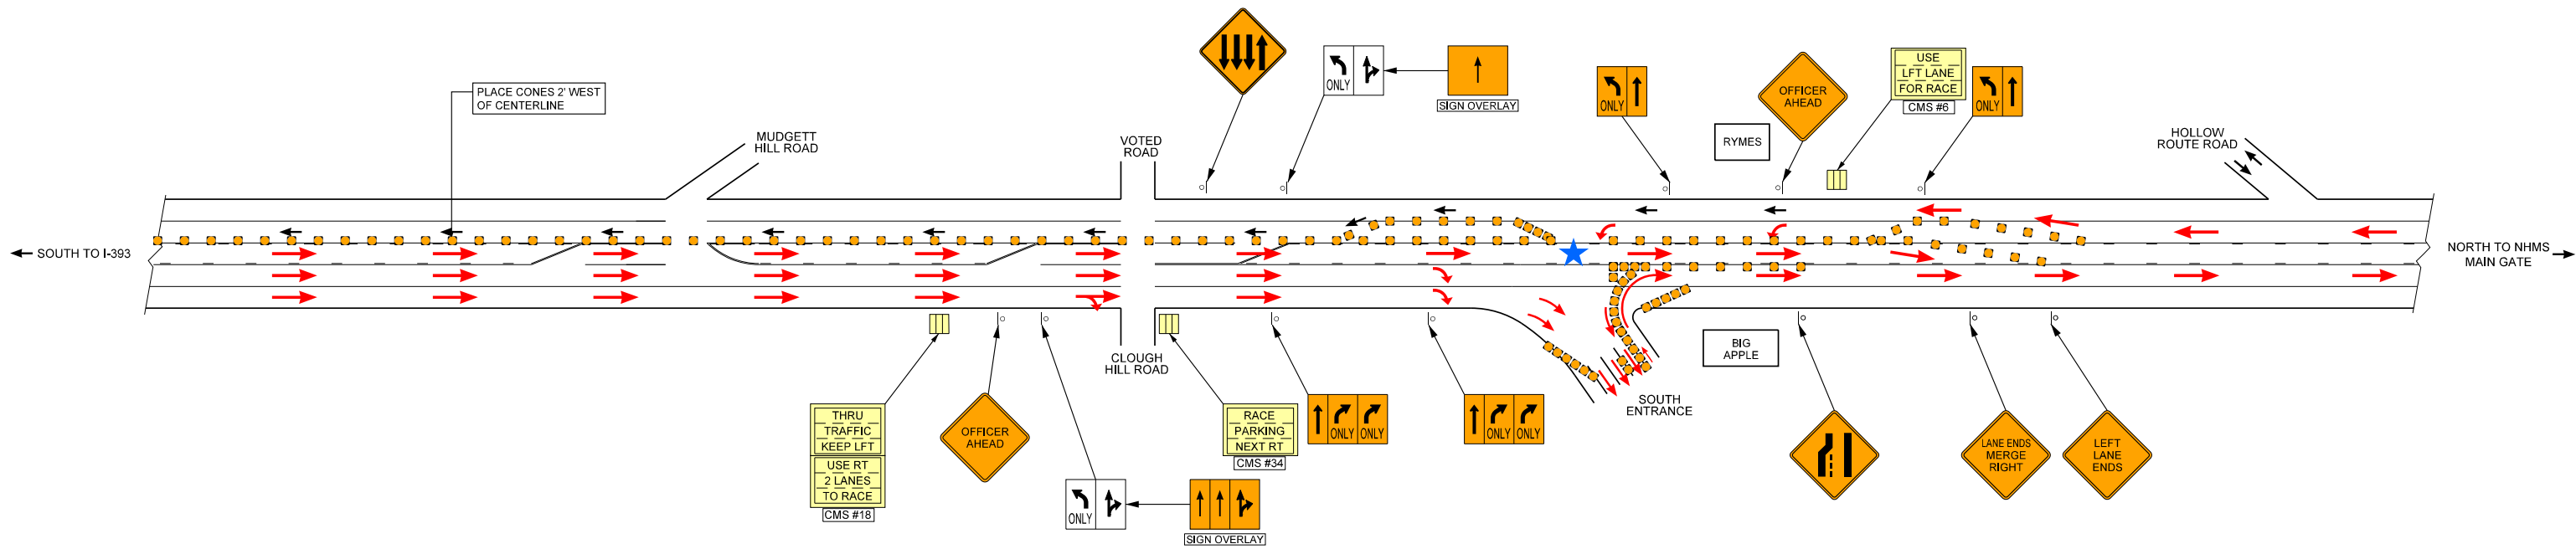

NOT DRAWN TO SCALE

AM TRAFFIC CONTROL

NH 106 & NH 129

PM TRAFFIC CONTROL

NH 106 & NH 129

NHMS Traffic Control Plan

- ★ POLICE
- CONES
- CONES
- RACE TRAFFIC
- NON-RACE TRAFFIC
- ⊙ POST MOUNTED SIGN

REVISED: 7/6/2022
PLOTTED: 7/6/2022

NOT DRAWN TO SCALE

AM TRAFFIC CONTROL

 SIGNALS TO OPERATE AS NORMAL
 AT THE DISCRETION OF THE POLICE

NH 106 & SHAKER ROAD

PM TRAFFIC CONTROL

 SIGNALS TO OPERATE ON FLASH
 AT THE DISCRETION OF THE POLICE

NH 106 & SHAKER ROAD

NHMS Traffic Control Plan

-  POLICE
-  CONES
-  RACE TRAFFIC
-  NON-RACE TRAFFIC
-  POST MOUNTED SIGN

REVISED: 7/6/2022
 PLOTTED: 7/6/2022

NOT DRAWN TO SCALE

AM TRAFFIC CONTROL

NH 106 & SOUTH ENTRANCE

PM TRAFFIC CONTROL

NH 106 & SOUTH ENTRANCE

NHMS Traffic Control Plan

- ★ POLICE
- CONES
- RACE TRAFFIC
- NON-RACE TRAFFIC
- POST MOUNTED SIGN

REVISED: 7/6/2022
PLOTTED: 7/6/2022

NOT DRAWN TO SCALE

AM TRAFFIC CONTROL

**NH 106 & MAIN GATE
NH 106 & NORTH ENTRANCE**