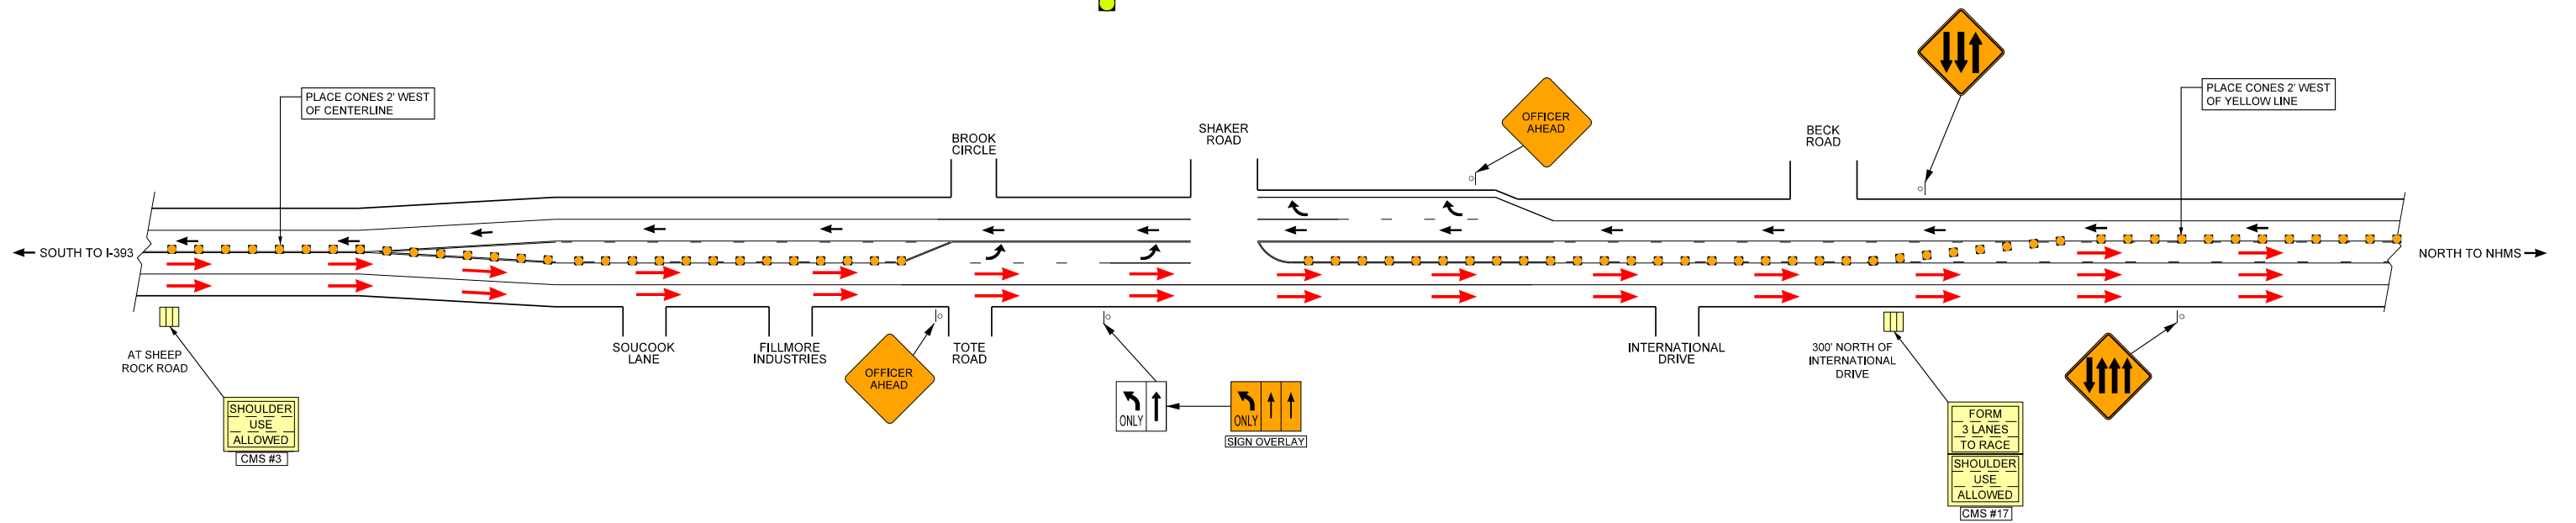

AM TRAFFIC CONTROL

SIGNALS TO OPERATE AS NORMAL
AT THE DISCRETION OF THE POLICE