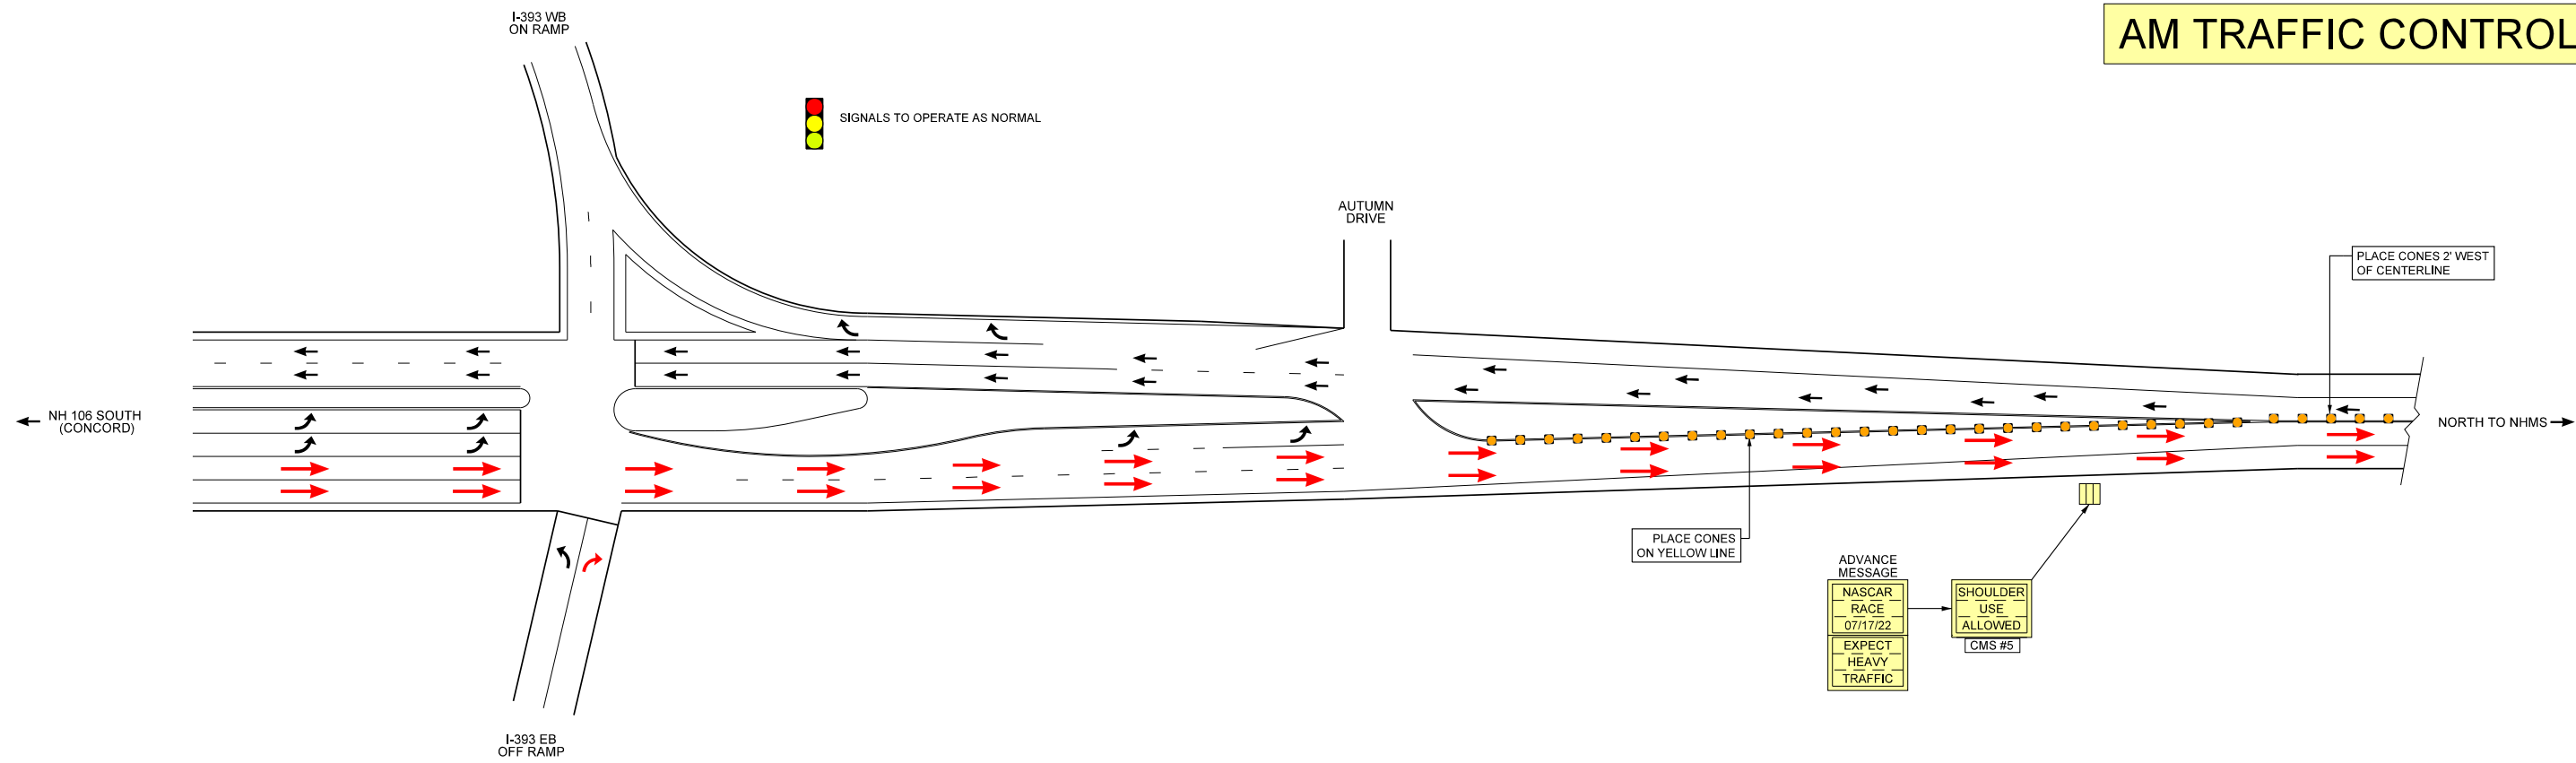

AM TRAFFIC CONTROL

NH 106 & I-393

PM TRAFFIC CONTROL

NH 106 & I-393

NHMS Traffic Control Plan

- ★ POLICE
- CONES
- RACE TRAFFIC
- NON-RACE TRAFFIC
- POST MOUNTED SIGN

REVISED: 7/6/2022
PLOTTED: 7/6/2022

NOT DRAWN TO SCALE

AM TRAFFIC CONTROL

NH 106 & STANIELS ROAD

PM TRAFFIC CONTROL

NH 106 & STANIELS ROAD

NHMS Traffic Control Plan

- ★ POLICE
- CONES
- RACE TRAFFIC
- NON-RACE TRAFFIC
- ⊡ POST MOUNTED SIGN

CREATED: 7/6/2022
PLOTTED: 7/6/2022

NHMS Traffic Control Plan

- ★ POLICE
- CONES
- ▨ CONES
- RACE TRAFFIC
- NON-RACE TRAFFIC
- ⊡ POST MOUNTED SIGN

REVISED: 7/6/2022
PLOTTED: 7/6/2022

NOT DRAWN TO SCALE

AM TRAFFIC CONTROL

NH 106 & SOUTH VILLAGE ROAD & CHICHESTER ROAD

PM TRAFFIC CONTROL

NH 106 & SOUTH VILLAGE ROAD & CHICHESTER ROAD

NHMS Traffic Control Plan

- ★ POLICE
- CONES
- RACE TRAFFIC
- EMERGENCY VEHICLES
- NON-RACE TRAFFIC
- ⊡ POST MOUNTED SIGN

REVISED: 7/6/2022
PLOTTED: 7/6/2022