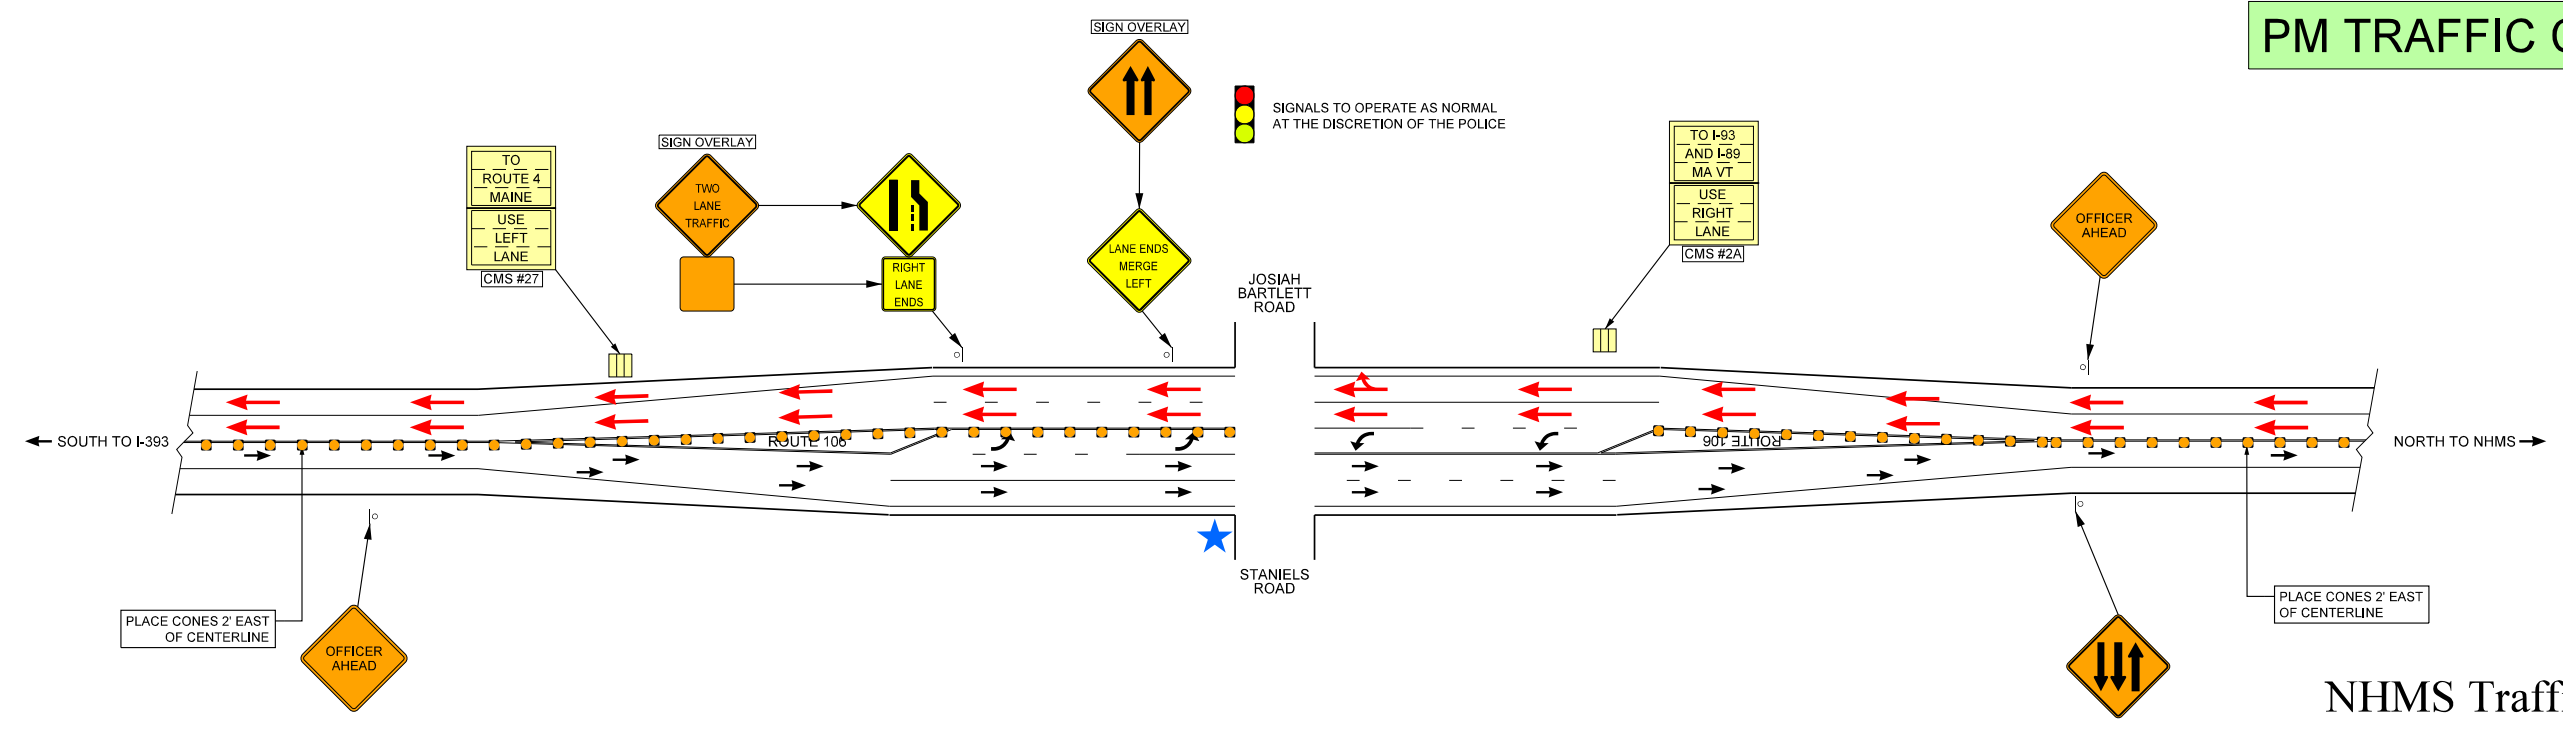

AM TRAFFIC CONTROL

NH 106 & I-393

PM TRAFFIC CONTROL

NH 106 & I-393

NHMS Traffic Control Plan

- ★ POLICE
- CONES
- RACE TRAFFIC
- NON-RACE TRAFFIC
- POST MOUNTED SIGN

REVISED: 7/6/2022
PLOTTED: 7/6/2022

NOT DRAWN TO SCALE

AM TRAFFIC CONTROL

NH 106 & STANIELS ROAD

PM TRAFFIC CONTROL

NH 106 & STANIELS ROAD

NHMS Traffic Control Plan

- ★ POLICE
- CONES
- RACE TRAFFIC
- NON-RACE TRAFFIC
- ⊡ POST MOUNTED SIGN

CREATED: 7/6/2022
PLOTTED: 7/6/2022

NHMS Traffic Control Plan

- ★ POLICE
- CONES
- ▨ CONES
- RACE TRAFFIC
- NON-RACE TRAFFIC
- ⊡ POST MOUNTED SIGN

REVISED: 7/6/2022
PLOTTED: 7/6/2022

NOT DRAWN TO SCALE

AM TRAFFIC CONTROL

NH 106 & SOUTH VILLAGE ROAD & CHICHESTER ROAD

PM TRAFFIC CONTROL

NH 106 & SOUTH VILLAGE ROAD & CHICHESTER ROAD

NHMS Traffic Control Plan

- ★ POLICE
- CONES
- RACE TRAFFIC
- EMERGENCY VEHICLES
- NON-RACE TRAFFIC
- ⊡ POST MOUNTED SIGN

REVISED: 7/6/2022
PLOTTED: 7/6/2022