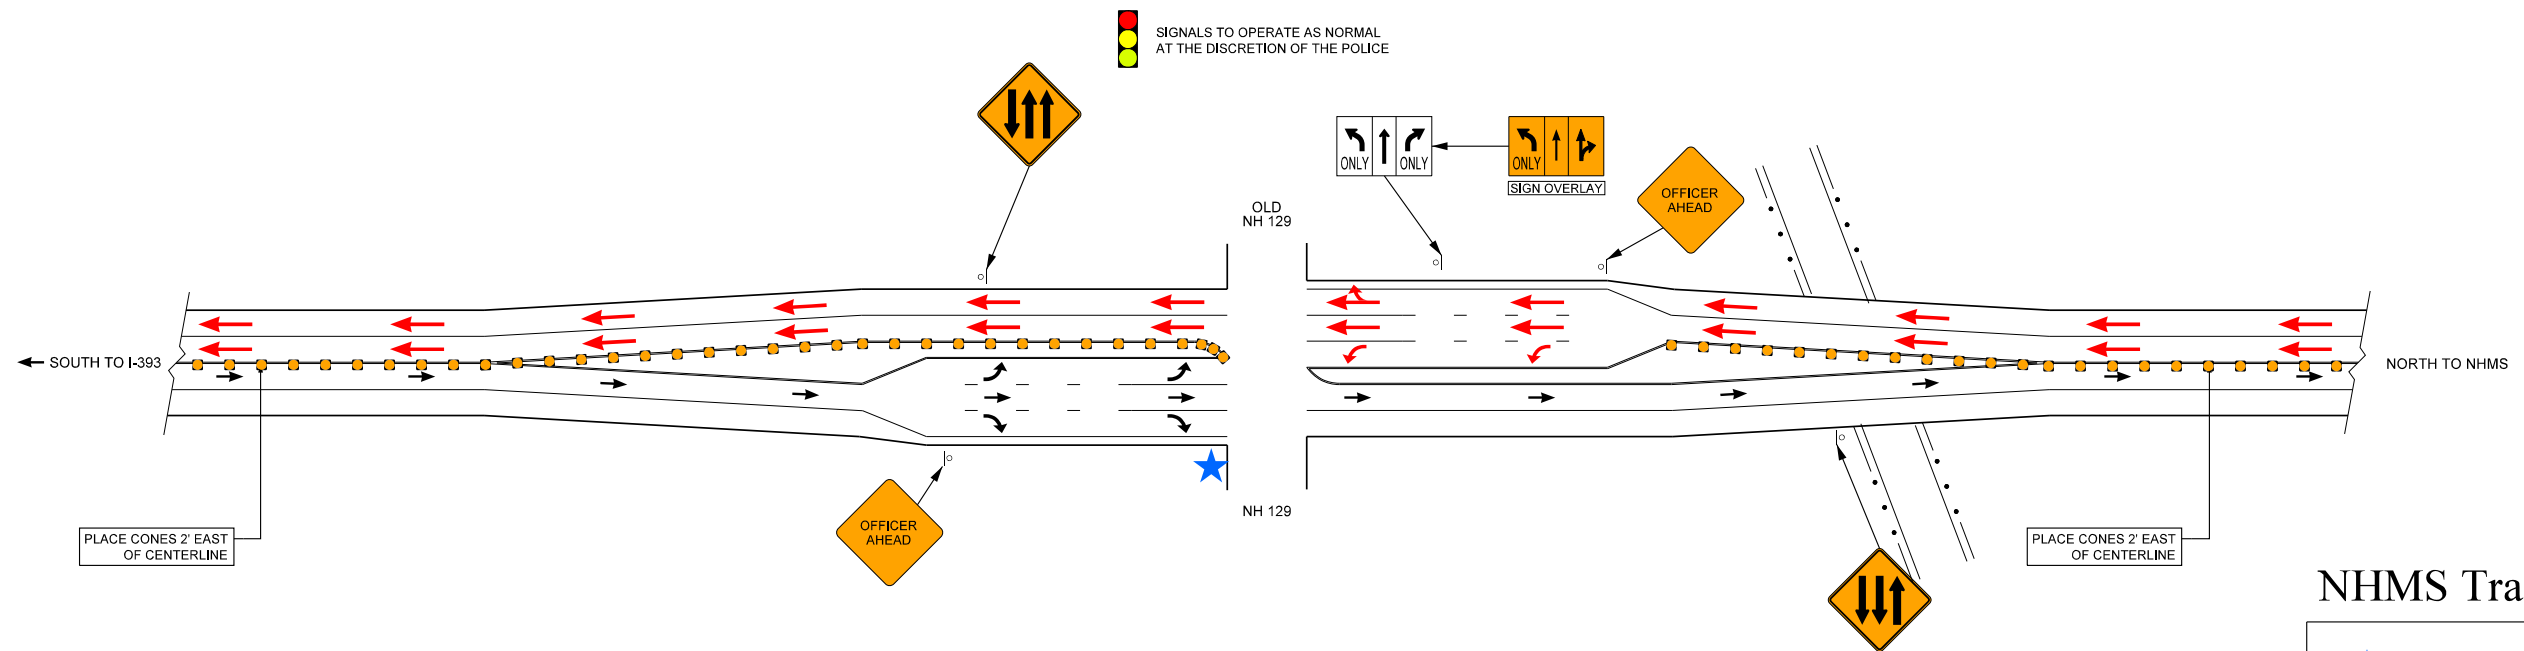

NHMS Traffic Control Plan

- ★ POLICE
- CONES
- ▨ CONES
- RACE TRAFFIC
- NON-RACE TRAFFIC
- ⊡ POST MOUNTED SIGN

REVISED: 7/6/2022
PLOTTED: 7/6/2022

NOT DRAWN TO SCALE

AM TRAFFIC CONTROL

NH 106 & SOUTH VILLAGE ROAD & CHICHESTER ROAD

PM TRAFFIC CONTROL

NH 106 & SOUTH VILLAGE ROAD & CHICHESTER ROAD

NHMS Traffic Control Plan

- ★ POLICE
- CONES
- RACE TRAFFIC
- EMERGENCY VEHICLES
- NON-RACE TRAFFIC
- ⊡ POST MOUNTED SIGN

REVISED: 7/6/2022
PLOTTED: 7/6/2022

NOT DRAWN TO SCALE

AM TRAFFIC CONTROL

NH 106 & NH 129

PM TRAFFIC CONTROL

NH 106 & NH 129

NHMS Traffic Control Plan

- ★ POLICE
- CONES
- CONES
- RACE TRAFFIC
- NON-RACE TRAFFIC
- ⊙ POST MOUNTED SIGN

REVISED: 7/6/2022
PLOTTED: 7/6/2022

NH 106 & SOUTH ENTRANCE

NHMS Traffic Control Plan

- ★ POLICE
- CONES
- RACE TRAFFIC
- NON-RACE TRAFFIC
- POST MOUNTED SIGN

REVISED: 7/6/2022
PLOTTED: 7/6/2022

NOT DRAWN TO SCALE

AM TRAFFIC CONTROL

**NH 106 & MAIN GATE
NH 106 & NORTH ENTRANCE**