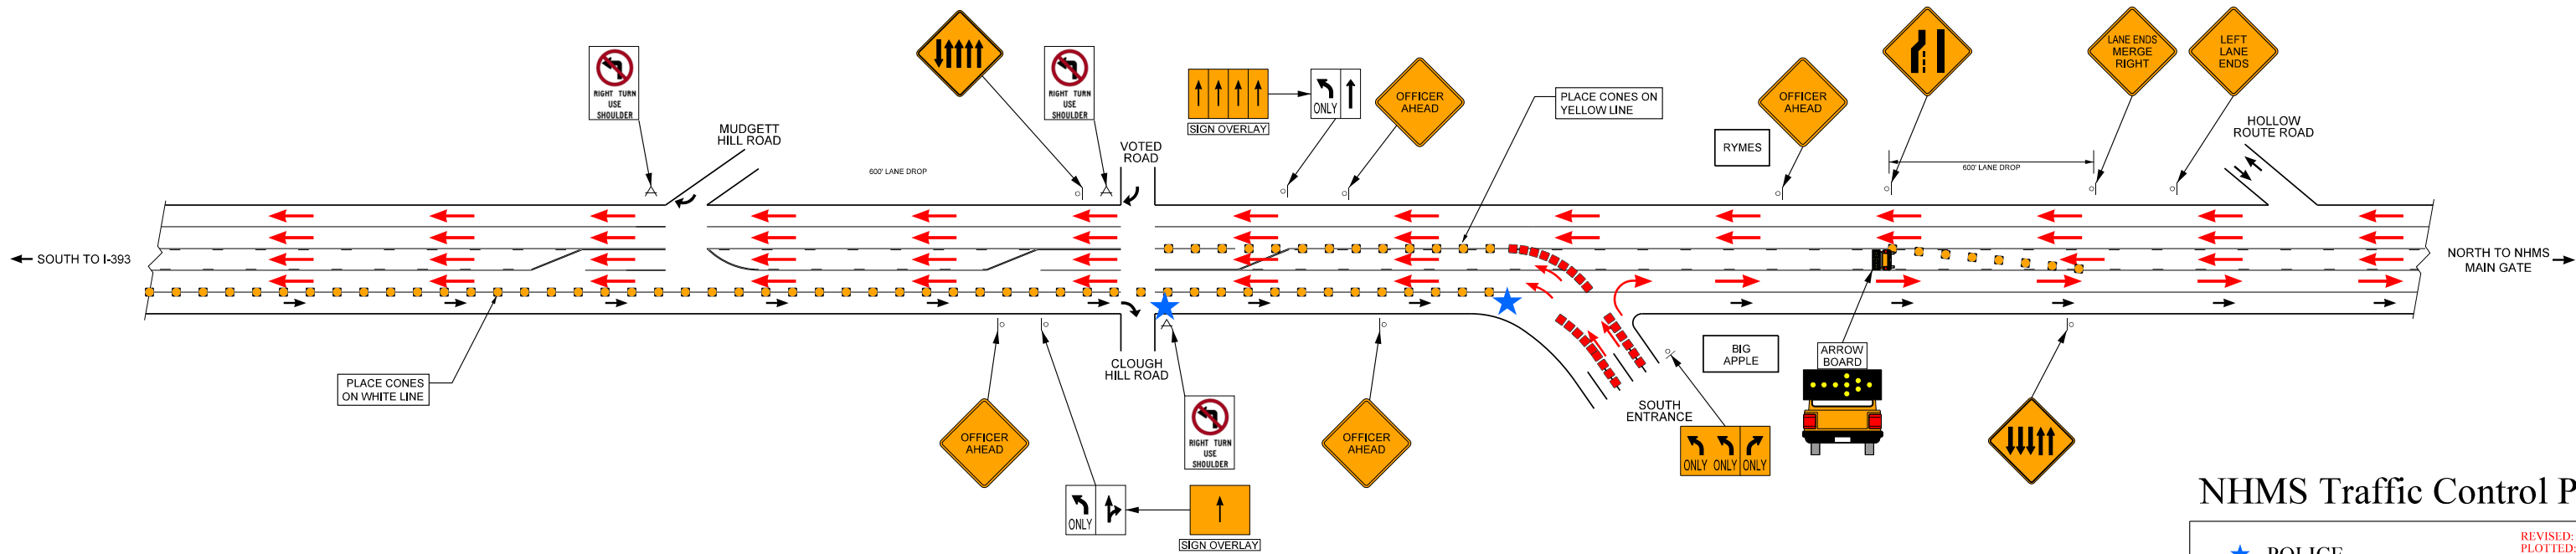

NOT DRAWN TO SCALE

AM TRAFFIC CONTROL

 SIGNALS TO OPERATE AS NORMAL
 AT THE DISCRETION OF THE POLICE

NH 106 & SHAKER ROAD

PM TRAFFIC CONTROL

 SIGNALS TO OPERATE ON FLASH
 AT THE DISCRETION OF THE POLICE

NH 106 & SHAKER ROAD

NHMS Traffic Control Plan

-  POLICE
-  CONES
-  RACE TRAFFIC
-  NON-RACE TRAFFIC
-  POST MOUNTED SIGN

REVISED: 7/6/2022
 PLOTTED: 7/6/2022

NOT DRAWN TO SCALE

AM TRAFFIC CONTROL

NH 106 & SOUTH ENTRANCE

PM TRAFFIC CONTROL

NH 106 & SOUTH ENTRANCE

NHMS Traffic Control Plan

- ★ POLICE
- CONES
- RACE TRAFFIC
- NON-RACE TRAFFIC
- POST MOUNTED SIGN

REVISED: 7/6/2022
PLOTTED: 7/6/2022

NOT DRAWN TO SCALE

AM TRAFFIC CONTROL

**NH 106 & MAIN GATE
NH 106 & NORTH ENTRANCE**

PM TRAFFIC CONTROL

**NH 106 & MAIN GATE
NH 106 & NORTH ENTRANCE**

NHMS Traffic Control Plan

- ★ POLICE
- CONES
- RACE TRAFFIC
- NASCAR INDUSTRY
- NON-RACE TRAFFIC
- POST MOUNTED SIGN

REVISED: 7/6/2022
PLOTTED: 7/6/2022