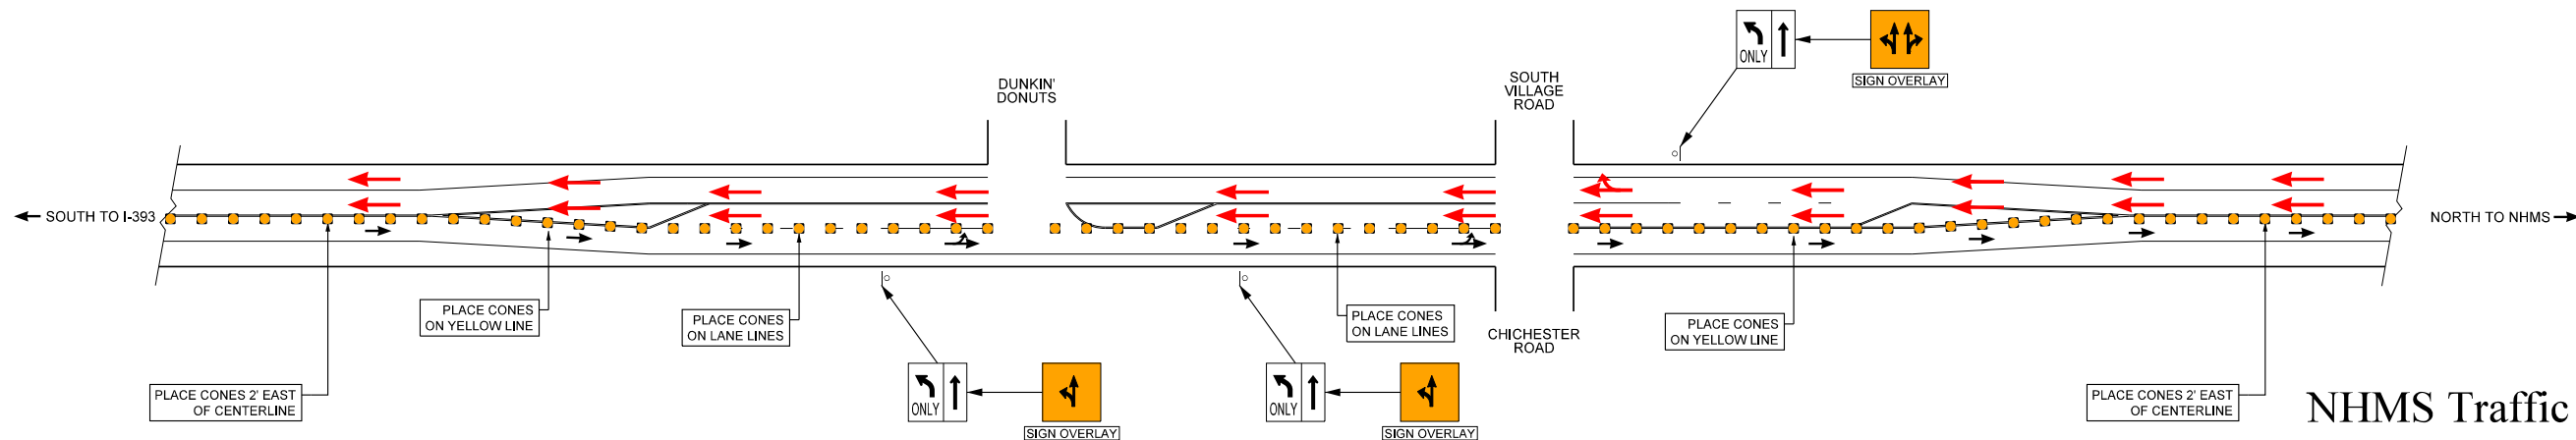

NOT DRAWN TO SCALE

AM TRAFFIC CONTROL

TYPICAL LAYOUT FOR BOTH INTERSECTIONS

NH 106 & WALES BRIDGE ROAD
NH 106 & CLOUGH POND ROAD

PM TRAFFIC CONTROL

TYPICAL LAYOUT FOR BOTH INTERSECTIONS

NH 106 & WALES BRIDGE ROAD
NH 106 & CLOUGH POND ROAD

NHMS Traffic Control Plan

- ★ POLICE
- CONES
- ▨ CONES
- RACE TRAFFIC
- NON-RACE TRAFFIC
- ⊡ POST MOUNTED SIGN

REVISED: 7/6/2022
PLOTTED: 7/6/2022

NOT DRAWN TO SCALE

AM TRAFFIC CONTROL

NH 106 & SOUTH VILLAGE ROAD & CHICHESTER ROAD

PM TRAFFIC CONTROL

NH 106 & SOUTH VILLAGE ROAD & CHICHESTER ROAD

NHMS Traffic Control Plan

- ★ POLICE
- CONES
- RACE TRAFFIC
- EMERGENCY VEHICLES
- NON-RACE TRAFFIC
- ⊡ POST MOUNTED SIGN

REVISED: 7/6/2022
PLOTTED: 7/6/2022

NH 106 & SOUTH ENTRANCE

NHMS Traffic Control Plan

- ★ POLICE
- CONES
- RACE TRAFFIC
- NON-RACE TRAFFIC
- POST MOUNTED SIGN

REVISED: 7/6/2022
PLOTTED: 7/6/2022

NOT DRAWN TO SCALE

AM TRAFFIC CONTROL

**NH 106 & MAIN GATE
NH 106 & NORTH ENTRANCE**