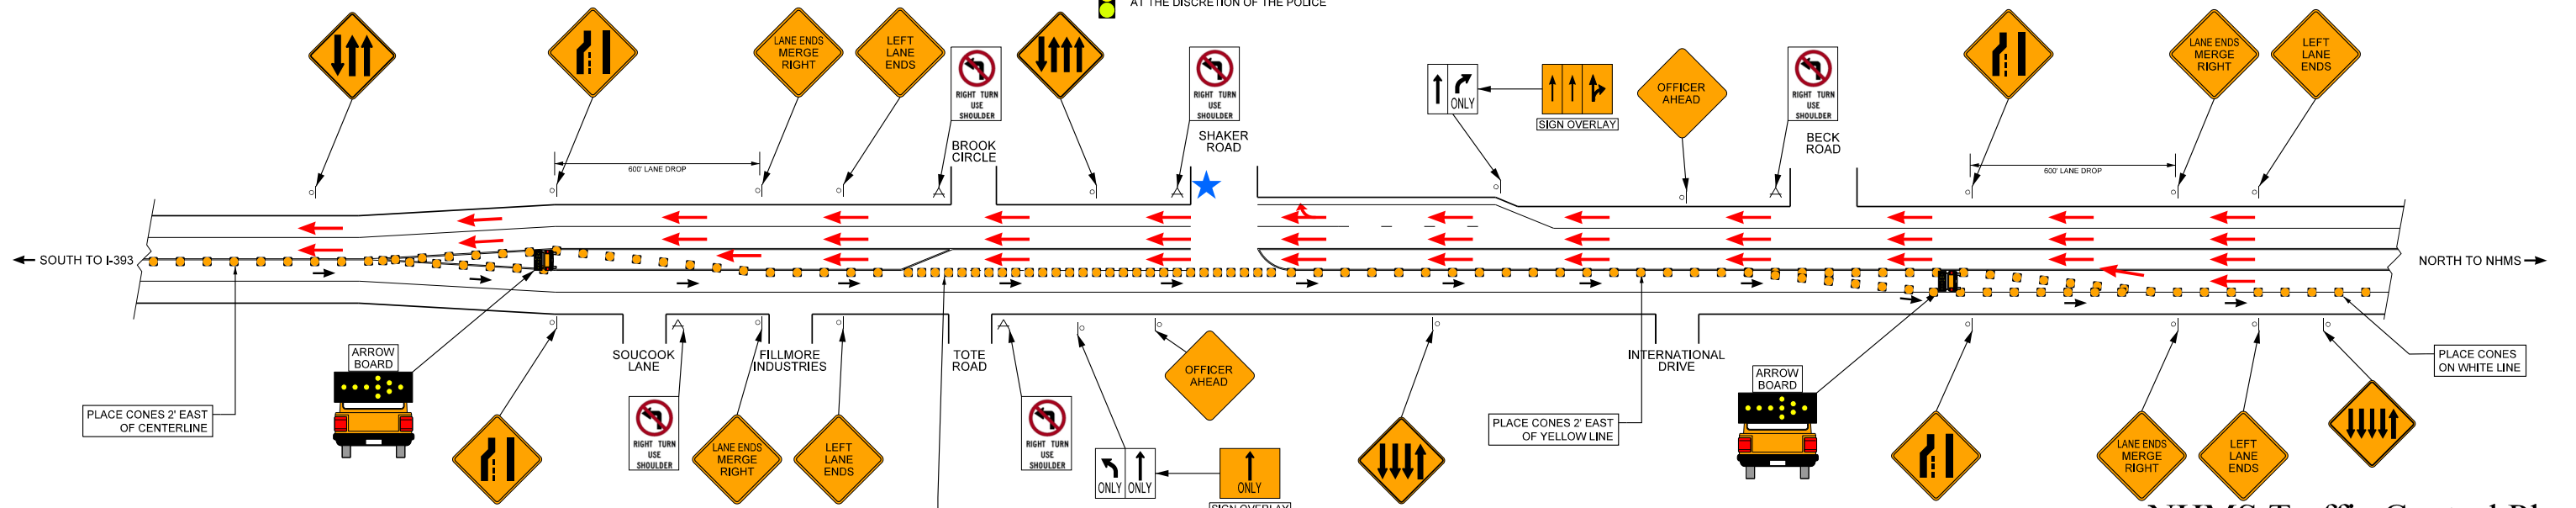

NOT DRAWN TO SCALE

AM TRAFFIC CONTROL

NH 106 & NH 129

PM TRAFFIC CONTROL

NH 106 & NH 129

NHMS Traffic Control Plan

- ★ POLICE
- CONES
- CONES
- RACE TRAFFIC
- NON-RACE TRAFFIC
- ⊙ POST MOUNTED SIGN

REVISED: 7/6/2022
PLOTTED: 7/6/2022

NOT DRAWN TO SCALE

AM TRAFFIC CONTROL

 SIGNALS TO OPERATE AS NORMAL
 AT THE DISCRETION OF THE POLICE

NH 106 & SHAKER ROAD

PM TRAFFIC CONTROL

 SIGNALS TO OPERATE ON FLASH
 AT THE DISCRETION OF THE POLICE

NH 106 & SHAKER ROAD

NHMS Traffic Control Plan

-  POLICE
-  CONES
-  RACE TRAFFIC
-  NON-RACE TRAFFIC
-  POST MOUNTED SIGN

REVISED: 7/6/2022
 PLOTTED: 7/6/2022

NOT DRAWN TO SCALE

AM TRAFFIC CONTROL

NH 106 & SOUTH ENTRANCE

PM TRAFFIC CONTROL

NH 106 & SOUTH ENTRANCE

NHMS Traffic Control Plan

- ★ POLICE
- CONES
- RACE TRAFFIC
- NON-RACE TRAFFIC
- POST MOUNTED SIGN

REVISED: 7/6/2022
PLOTTED: 7/6/2022

NOT DRAWN TO SCALE

AM TRAFFIC CONTROL

**NH 106 & MAIN GATE
NH 106 & NORTH ENTRANCE**