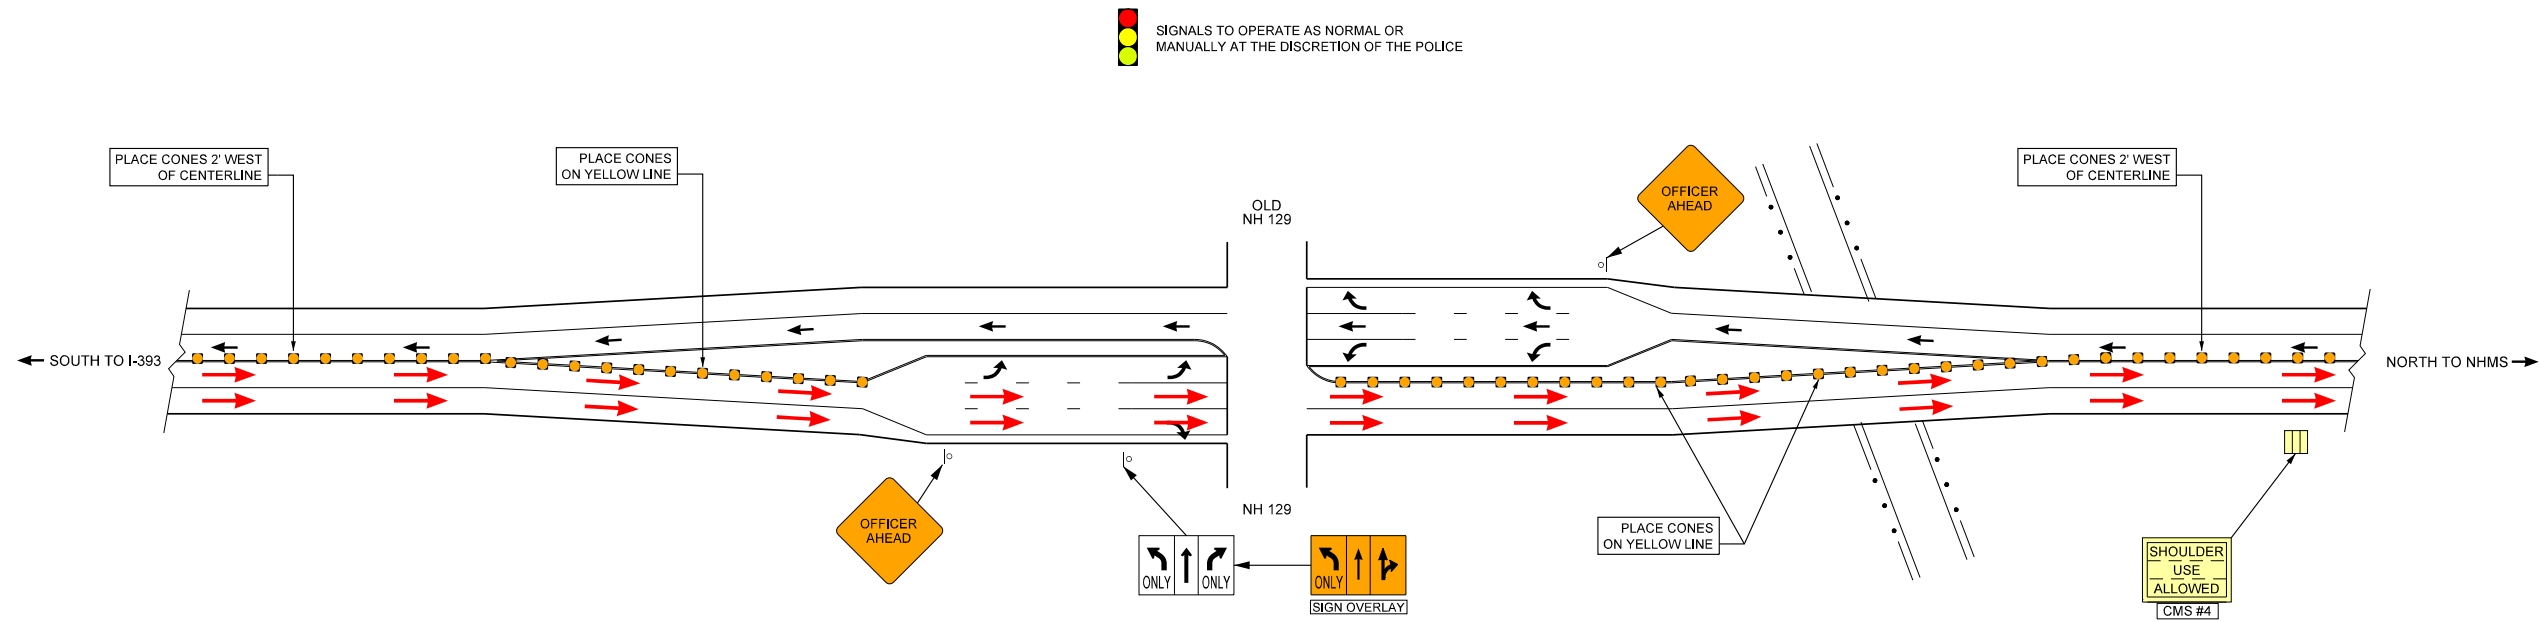

NHMS Traffic Control Plan

- ★ POLICE
- CONES
- ▨ CONES
- RACE TRAFFIC
- NON-RACE TRAFFIC
- ⊡ POST MOUNTED SIGN

REVISED: 7/6/2022
PLOTTED: 7/6/2022

NOT DRAWN TO SCALE

AM TRAFFIC CONTROL

NH 106 & SOUTH VILLAGE ROAD & CHICHESTER ROAD

PM TRAFFIC CONTROL

NH 106 & SOUTH VILLAGE ROAD & CHICHESTER ROAD

NHMS Traffic Control Plan

- ★ POLICE
- CONES
- RACE TRAFFIC
- EMERGENCY VEHICLES
- NON-RACE TRAFFIC
- ⊡ POST MOUNTED SIGN

REVISED: 7/6/2022
PLOTTED: 7/6/2022

NOT DRAWN TO SCALE

AM TRAFFIC CONTROL

NH 106 & NH 129

PM TRAFFIC CONTROL

NH 106 & NH 129

NHMS Traffic Control Plan

- ★ POLICE
- CONES
- CONES
- RACE TRAFFIC
- NON-RACE TRAFFIC
- ⊙ POST MOUNTED SIGN

REVISED: 7/6/2022
PLOTTED: 7/6/2022

NH 106 & SOUTH ENTRANCE

NHMS Traffic Control Plan

- ★ POLICE
- CONES
- RACE TRAFFIC
- NON-RACE TRAFFIC
- POST MOUNTED SIGN

REVISED: 7/6/2022
PLOTTED: 7/6/2022

NOT DRAWN TO SCALE

AM TRAFFIC CONTROL

**NH 106 & MAIN GATE
NH 106 & NORTH ENTRANCE**