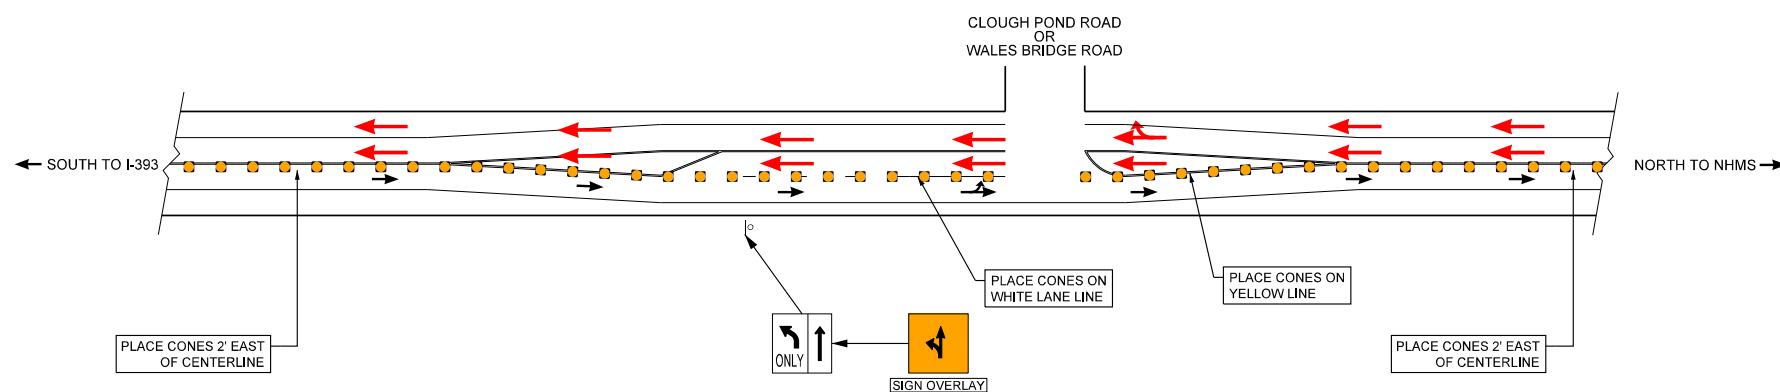

AM TRAFFIC CONTROL

NH 106 & STANIELS ROAD

PM TRAFFIC CONTROL

NH 106 & STANIELS ROAD

NHMS Traffic Control Plan

- ★ POLICE
- CONES
- RACE TRAFFIC
- NON-RACE TRAFFIC
- ⊡ POST MOUNTED SIGN

CREATED: 7/6/2022
PLOTTED: 7/6/2022

NOT DRAWN TO SCALE

AM TRAFFIC CONTROL

TYPICAL LAYOUT FOR BOTH INTERSECTIONS

NH 106 & WALES BRIDGE ROAD
NH 106 & CLOUGH POND ROAD

PM TRAFFIC CONTROL

TYPICAL LAYOUT FOR BOTH INTERSECTIONS

NH 106 & WALES BRIDGE ROAD
NH 106 & CLOUGH POND ROAD

NHMS Traffic Control Plan

- ★ POLICE
- CONES
- ▨ CONES
- RACE TRAFFIC
- NON-RACE TRAFFIC
- ⊡ POST MOUNTED SIGN

REVISED: 7/6/2022
PLOTTED: 7/6/2022

NOT DRAWN TO SCALE

AM TRAFFIC CONTROL

NH 106 & SOUTH VILLAGE ROAD & CHICHESTER ROAD

PM TRAFFIC CONTROL

NH 106 & SOUTH VILLAGE ROAD & CHICHESTER ROAD

NHMS Traffic Control Plan

- ★ POLICE
- CONES
- RACE TRAFFIC
- EMERGENCY VEHICLES
- NON-RACE TRAFFIC
- ⊡ POST MOUNTED SIGN

REVISED: 7/6/2022
PLOTTED: 7/6/2022