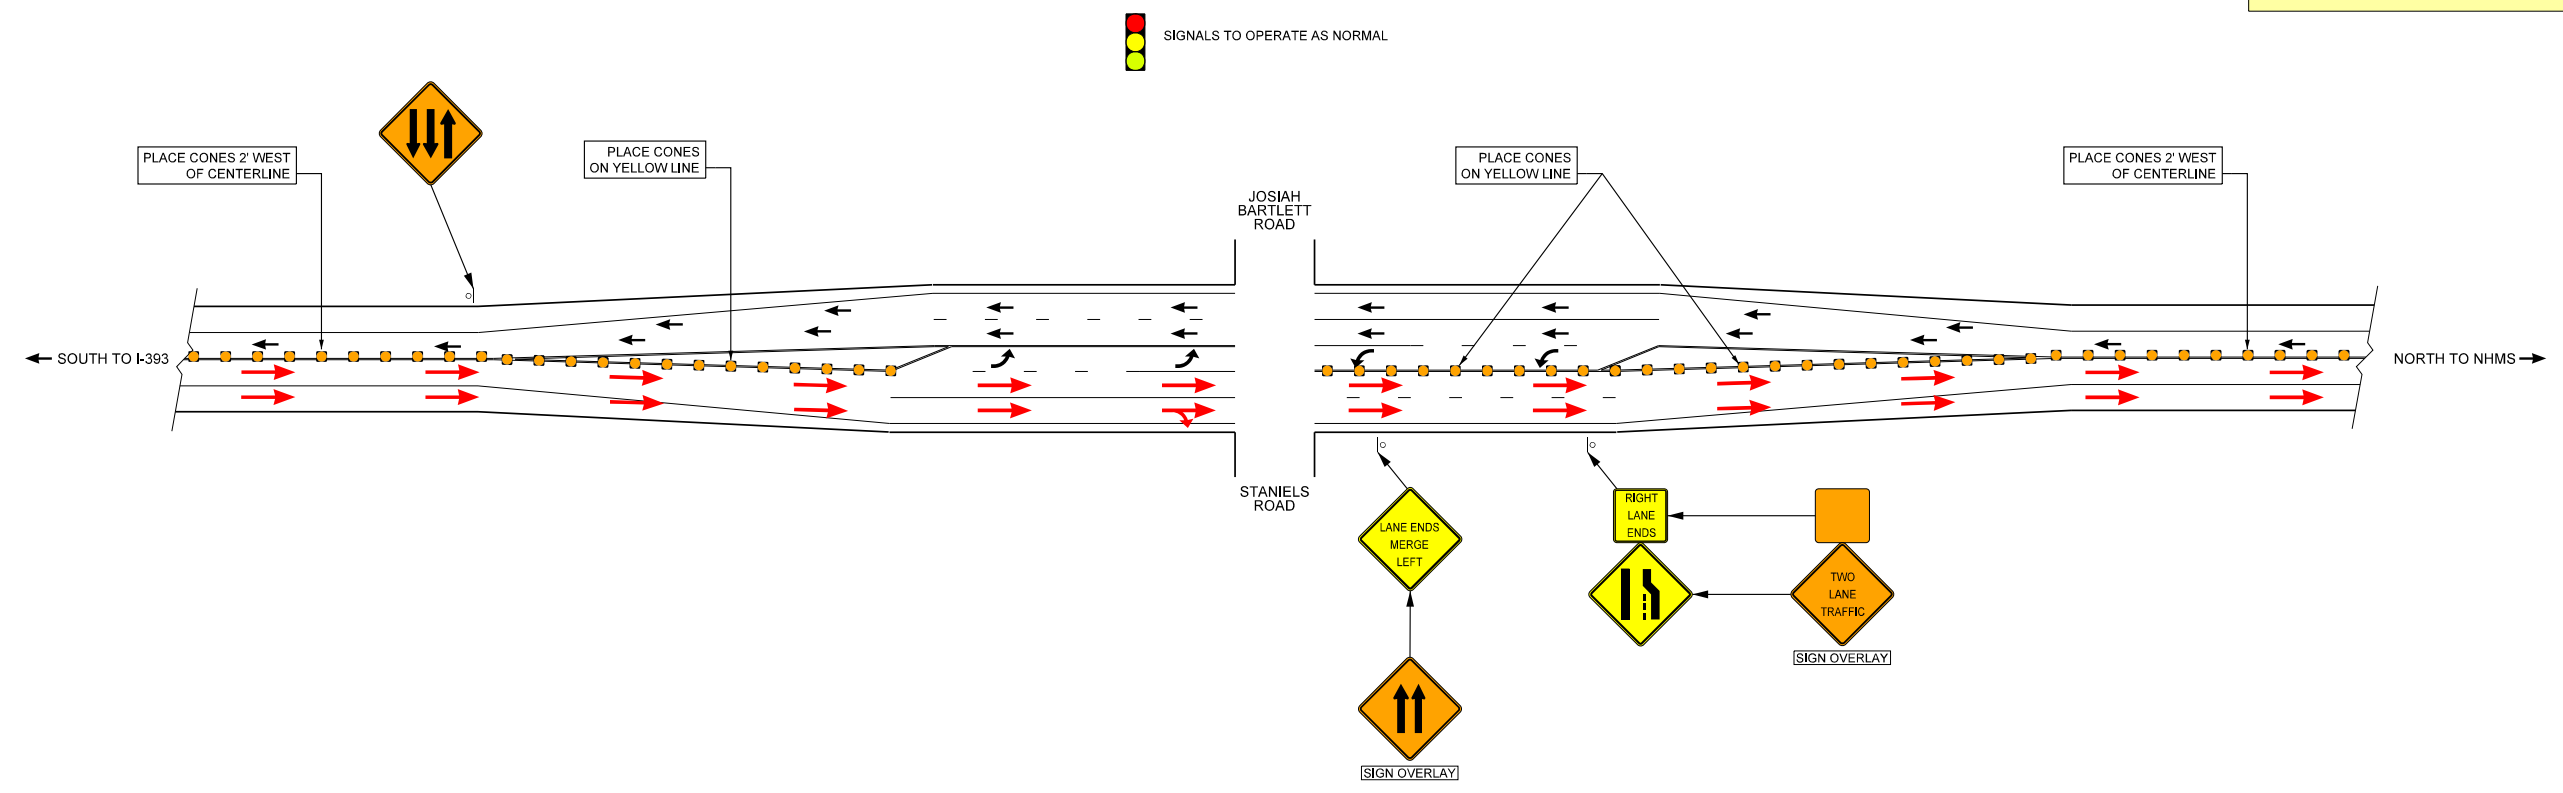

AM TRAFFIC CONTROL

NH 106 & I-393

PM TRAFFIC CONTROL

NH 106 & I-393

NHMS Traffic Control Plan

- ★ POLICE
- CONES
- RACE TRAFFIC
- NON-RACE TRAFFIC
- POST MOUNTED SIGN

REVISED: 7/6/2022
PLOTTED: 7/6/2022

NOT DRAWN TO SCALE

AM TRAFFIC CONTROL

NH 106 & STANIELS ROAD

PM TRAFFIC CONTROL

NH 106 & STANIELS ROAD

NHMS Traffic Control Plan

- ★ POLICE
- CONES
- RACE TRAFFIC
- NON-RACE TRAFFIC
- ⊡ POST MOUNTED SIGN

CREATED: 7/6/2022
PLOTTED: 7/6/2022

NHMS Traffic Control Plan

- ★ POLICE
- CONES
- ▨ CONES
- RACE TRAFFIC
- NON-RACE TRAFFIC
- ⊡ POST MOUNTED SIGN

REVISED: 7/6/2022
PLOTTED: 7/6/2022

NOT DRAWN TO SCALE

AM TRAFFIC CONTROL

NH 106 & SOUTH VILLAGE ROAD & CHICHESTER ROAD

PM TRAFFIC CONTROL

NH 106 & SOUTH VILLAGE ROAD & CHICHESTER ROAD

NHMS Traffic Control Plan

- ★ POLICE
- CONES
- RACE TRAFFIC
- EMERGENCY VEHICLES
- NON-RACE TRAFFIC
- ⊡ POST MOUNTED SIGN

REVISED: 7/6/2022
PLOTTED: 7/6/2022