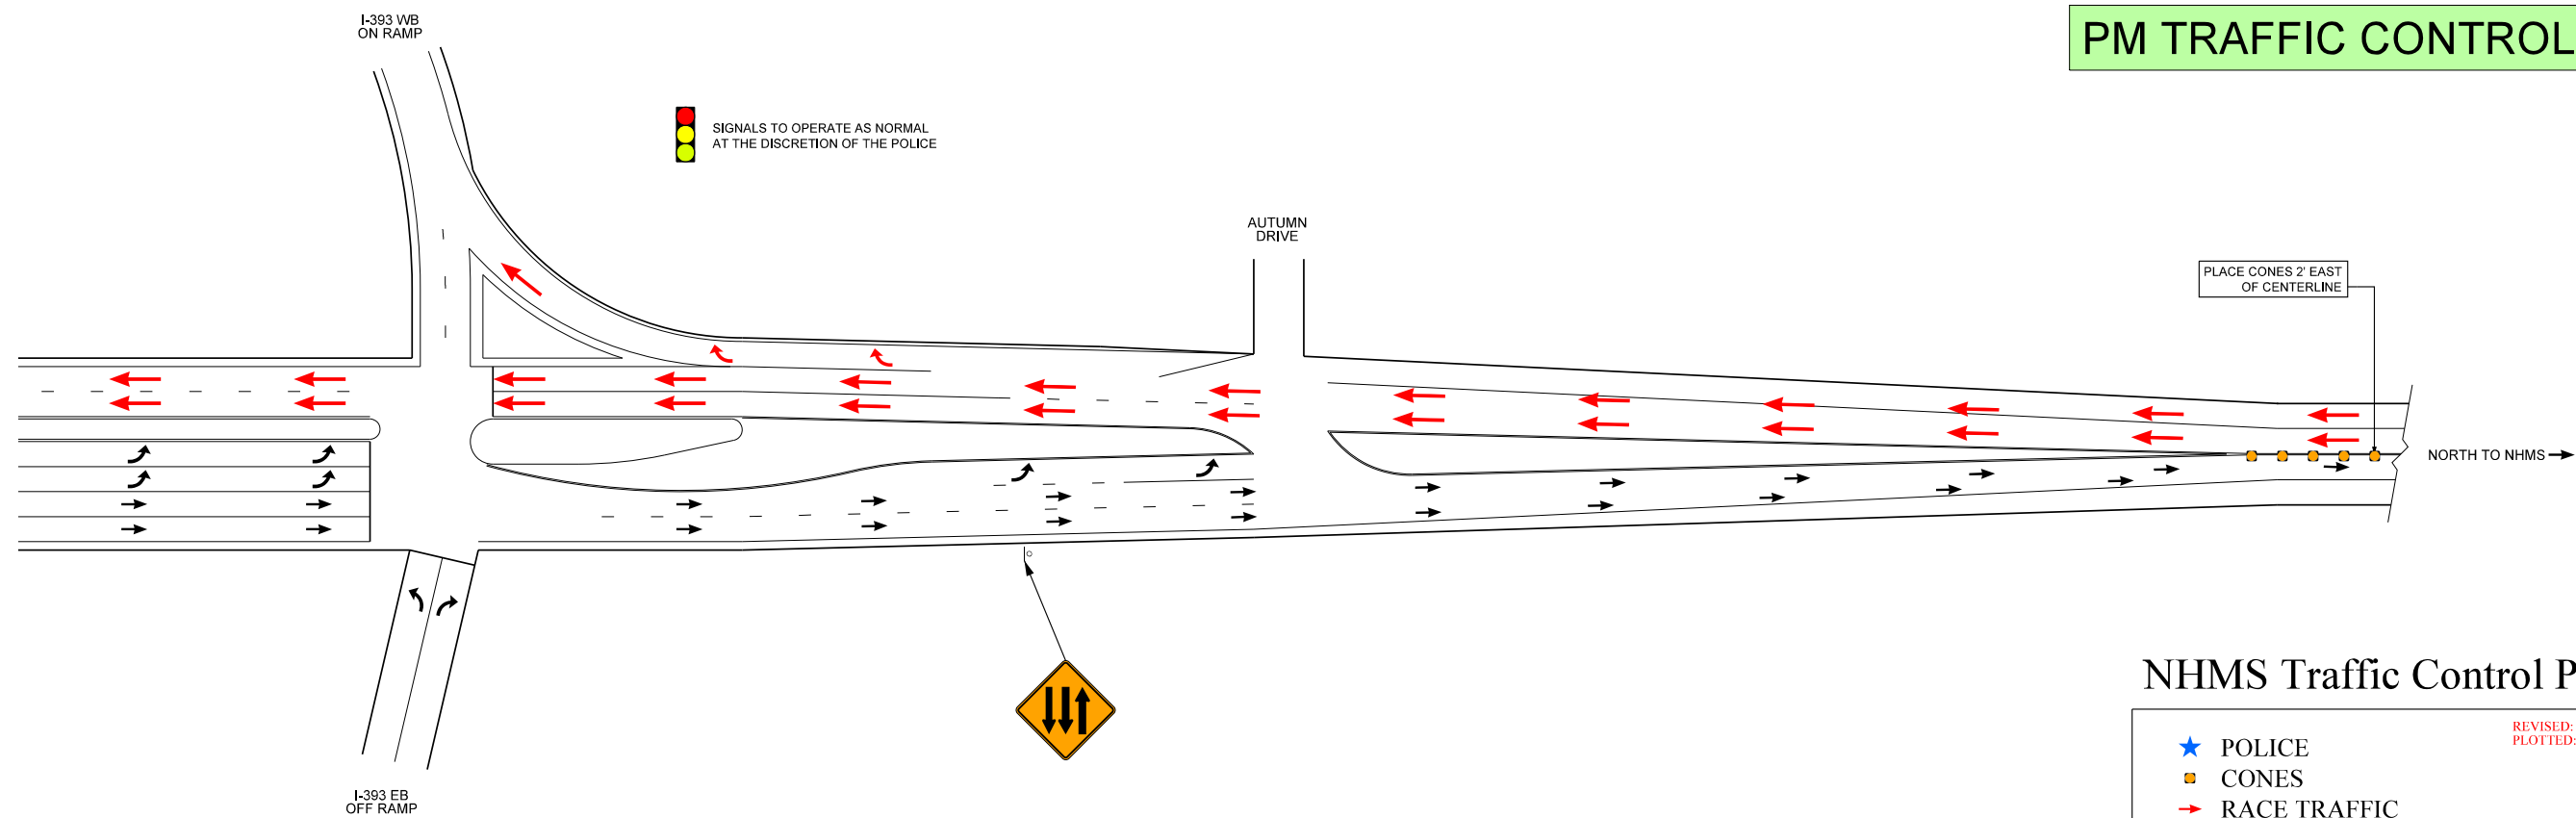

AM TRAFFIC CONTROL

NH 106 & I-393

PM TRAFFIC CONTROL

NH 106 & I-393

NHMS Traffic Control Plan

- ★ POLICE
- CONES
- RACE TRAFFIC
- NON-RACE TRAFFIC
- POST MOUNTED SIGN

REVISED: 7/6/2022
PLOTTED: 7/6/2022

NOT DRAWN TO SCALE

AM TRAFFIC CONTROL

NH 106 & STANIELS ROAD

PM TRAFFIC CONTROL

NH 106 & STANIELS ROAD

NHMS Traffic Control Plan

- ★ POLICE
- CONES
- RACE TRAFFIC
- NON-RACE TRAFFIC
- ⊡ POST MOUNTED SIGN

CREATED: 7/6/2022
PLOTTED: 7/6/2022

NHMS Traffic Control Plan

- ★ POLICE
- CONES
- ▨ CONES
- RACE TRAFFIC
- NON-RACE TRAFFIC
- ⊡ POST MOUNTED SIGN

REVISED: 7/6/2022
PLOTTED: 7/6/2022

NOT DRAWN TO SCALE

AM TRAFFIC CONTROL

NH 106 & SOUTH VILLAGE ROAD & CHICHESTER ROAD

PM TRAFFIC CONTROL

NH 106 & SOUTH VILLAGE ROAD & CHICHESTER ROAD

NHMS Traffic Control Plan

- ★ POLICE
- CONES
- RACE TRAFFIC
- EMERGENCY VEHICLES
- NON-RACE TRAFFIC
- ⊡ POST MOUNTED SIGN

REVISED: 7/6/2022
PLOTTED: 7/6/2022