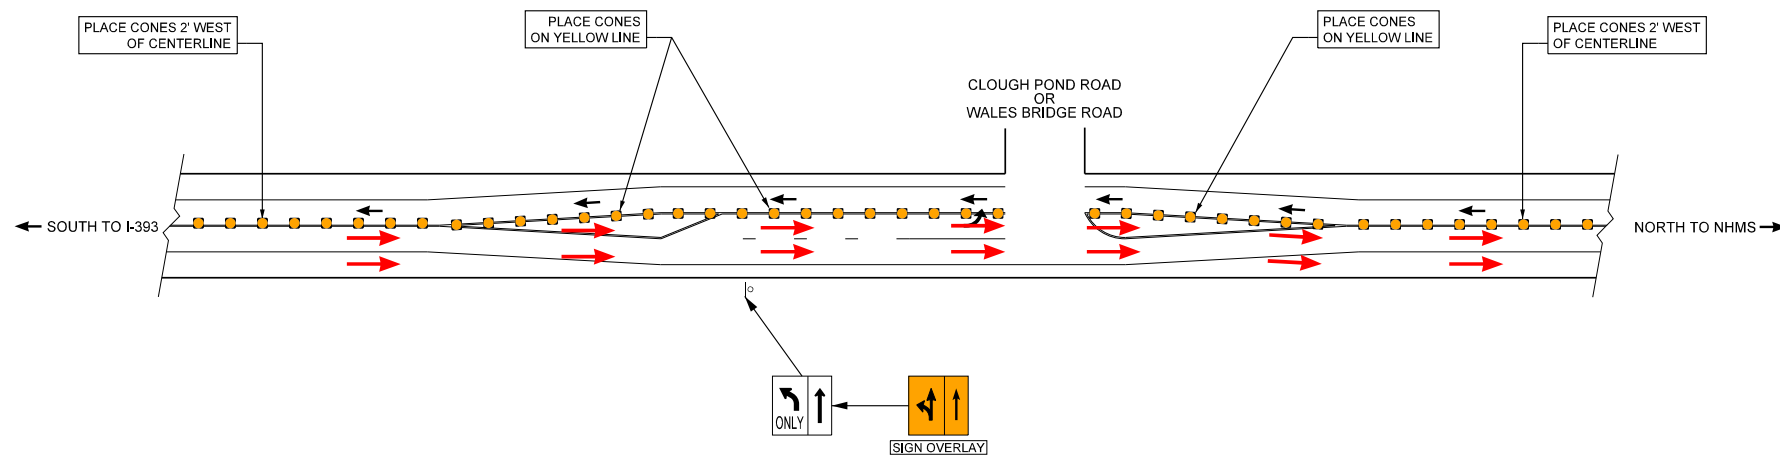

AM TRAFFIC CONTROL

NH 106 & I-393

PM TRAFFIC CONTROL

NH 106 & I-393

NHMS Traffic Control Plan

- ★ POLICE
- CONES
- RACE TRAFFIC
- NON-RACE TRAFFIC
- POST MOUNTED SIGN

REVISED: 7/6/2022
PLOTTED: 7/6/2022

NOT DRAWN TO SCALE

AM TRAFFIC CONTROL

NH 106 & STANIELS ROAD

PM TRAFFIC CONTROL

NH 106 & STANIELS ROAD

NHMS Traffic Control Plan

- ★ POLICE
- CONES
- RACE TRAFFIC
- NON-RACE TRAFFIC
- ⊡ POST MOUNTED SIGN

CREATED: 7/6/2022
PLOTTED: 7/6/2022

NOT DRAWN TO SCALE

AM TRAFFIC CONTROL

TYPICAL LAYOUT FOR BOTH INTERSECTIONS

NH 106 & WALES BRIDGE ROAD
NH 106 & CLOUGH POND ROAD

PM TRAFFIC CONTROL

TYPICAL LAYOUT FOR BOTH INTERSECTIONS

NH 106 & WALES BRIDGE ROAD
NH 106 & CLOUGH POND ROAD

NHMS Traffic Control Plan

- ★ POLICE
- CONES
- ▨ CONES
- RACE TRAFFIC
- NON-RACE TRAFFIC
- ⊡ POST MOUNTED SIGN

REVISED: 7/6/2022
PLOTTED: 7/6/2022

NOT DRAWN TO SCALE

AM TRAFFIC CONTROL

NH 106 & SOUTH VILLAGE ROAD & CHICHESTER ROAD