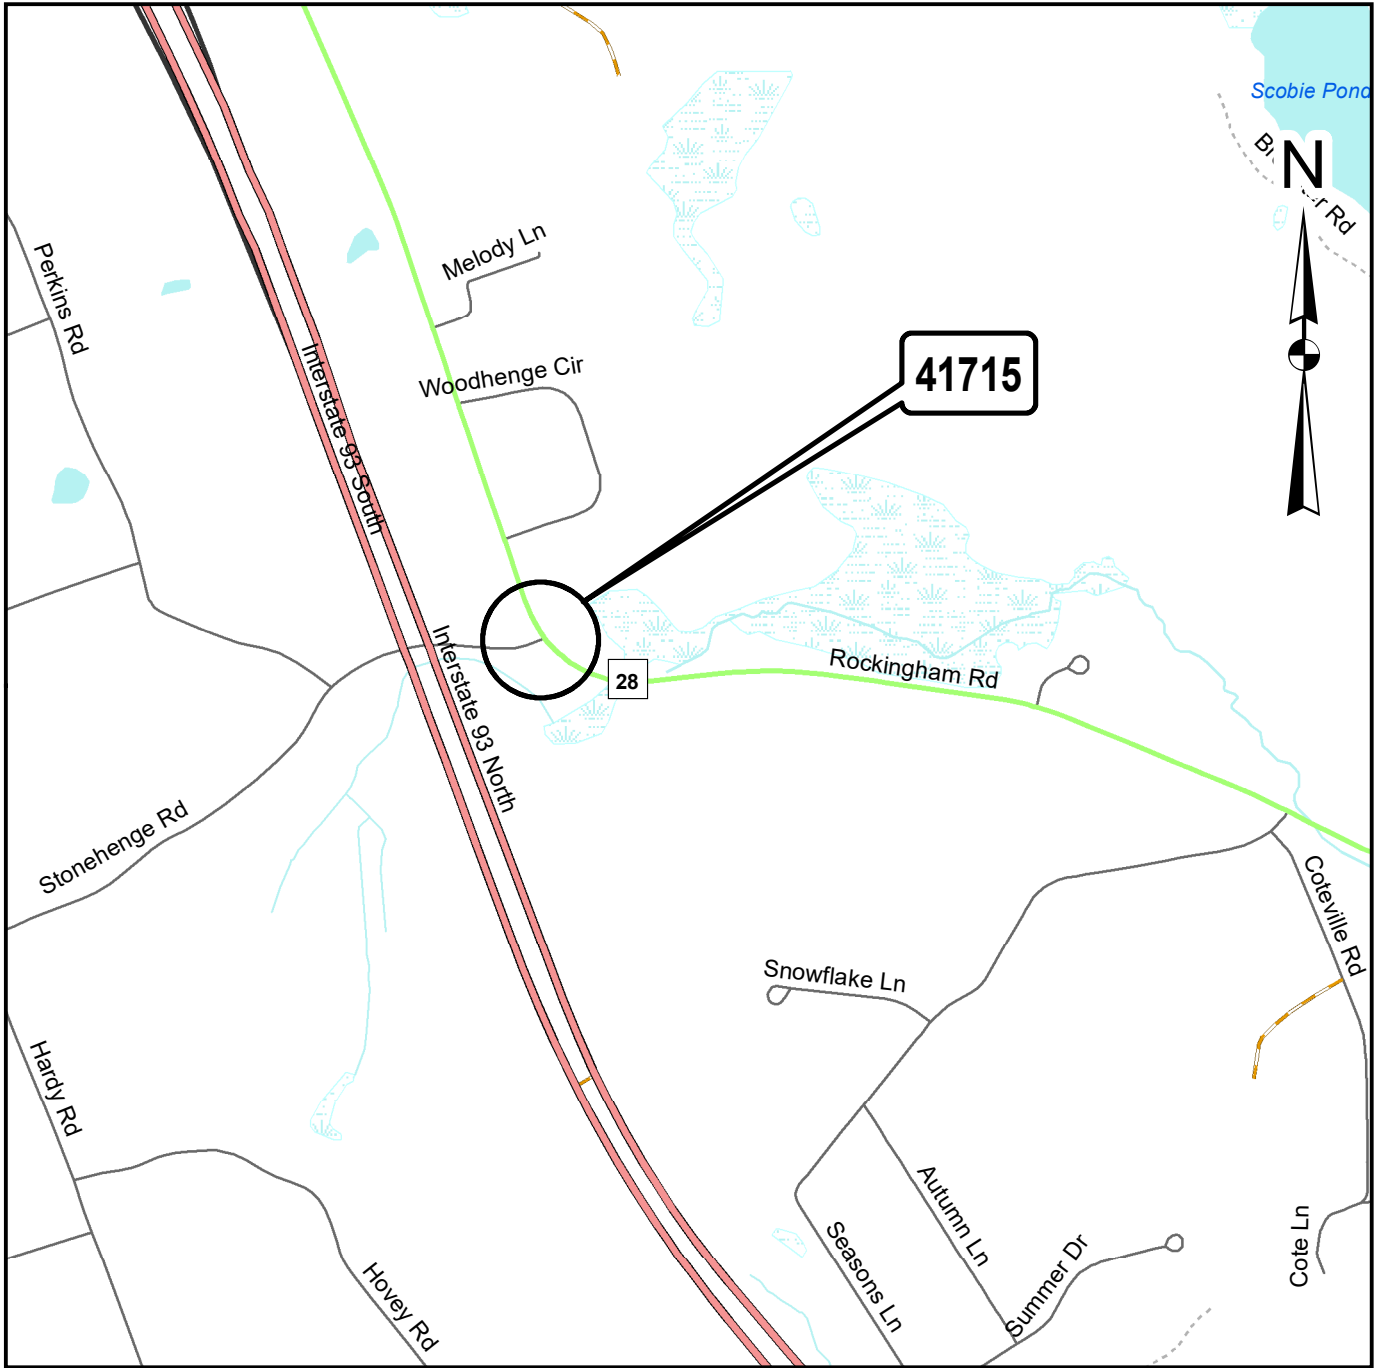

LONDONDERRY - NH 28/STONEHENGE RD.

LEGEND

- Streams
- Water Bodies
- US Routes
- State Routes
- Interstates
- Local Roads
- Town Boundary

New Hampshire
DOT
Department of Transportation

State #: 41715
Federal #: X-A004(724)

LOCATION MAP