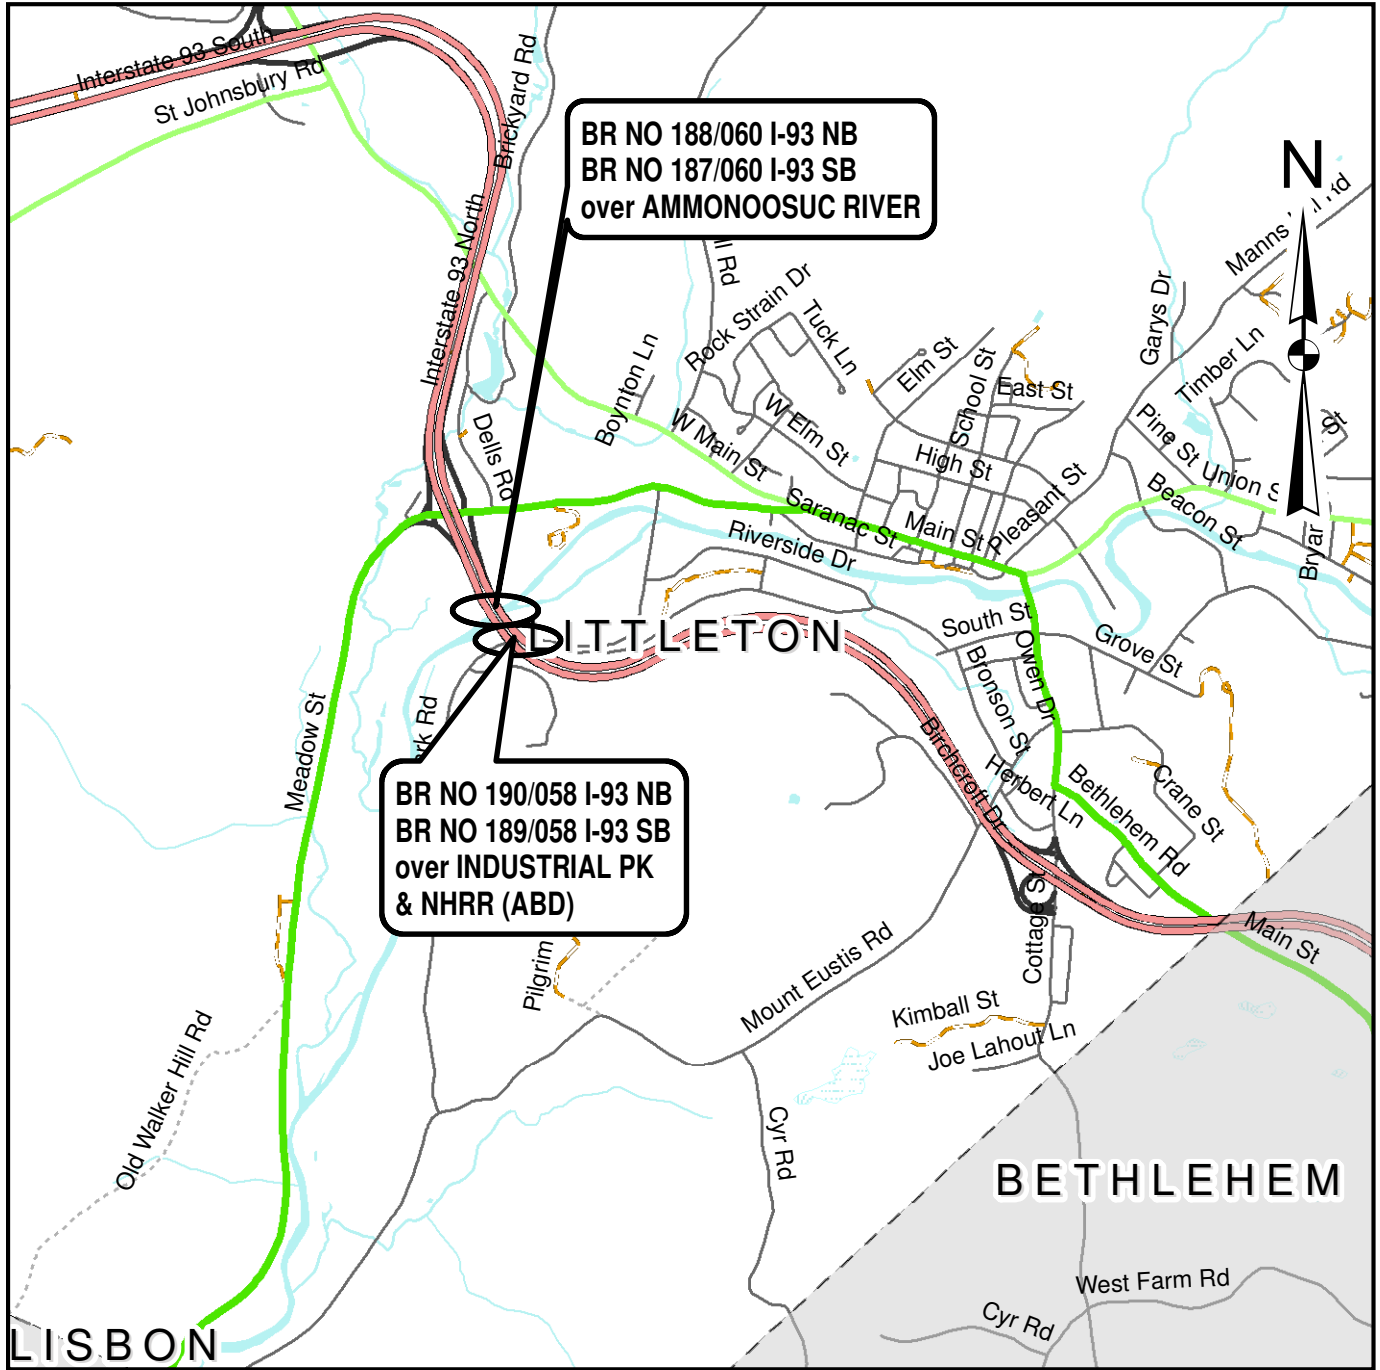

LITTLETON - I-93 NB & SB

LEGEND

- Streams
- Water Bodies
- US Routes
- State Routes
- Interstates
- Local Roads
- Town Boundary

State #: 43809
Federal #: X-A005 (203)

LOCATION MAP