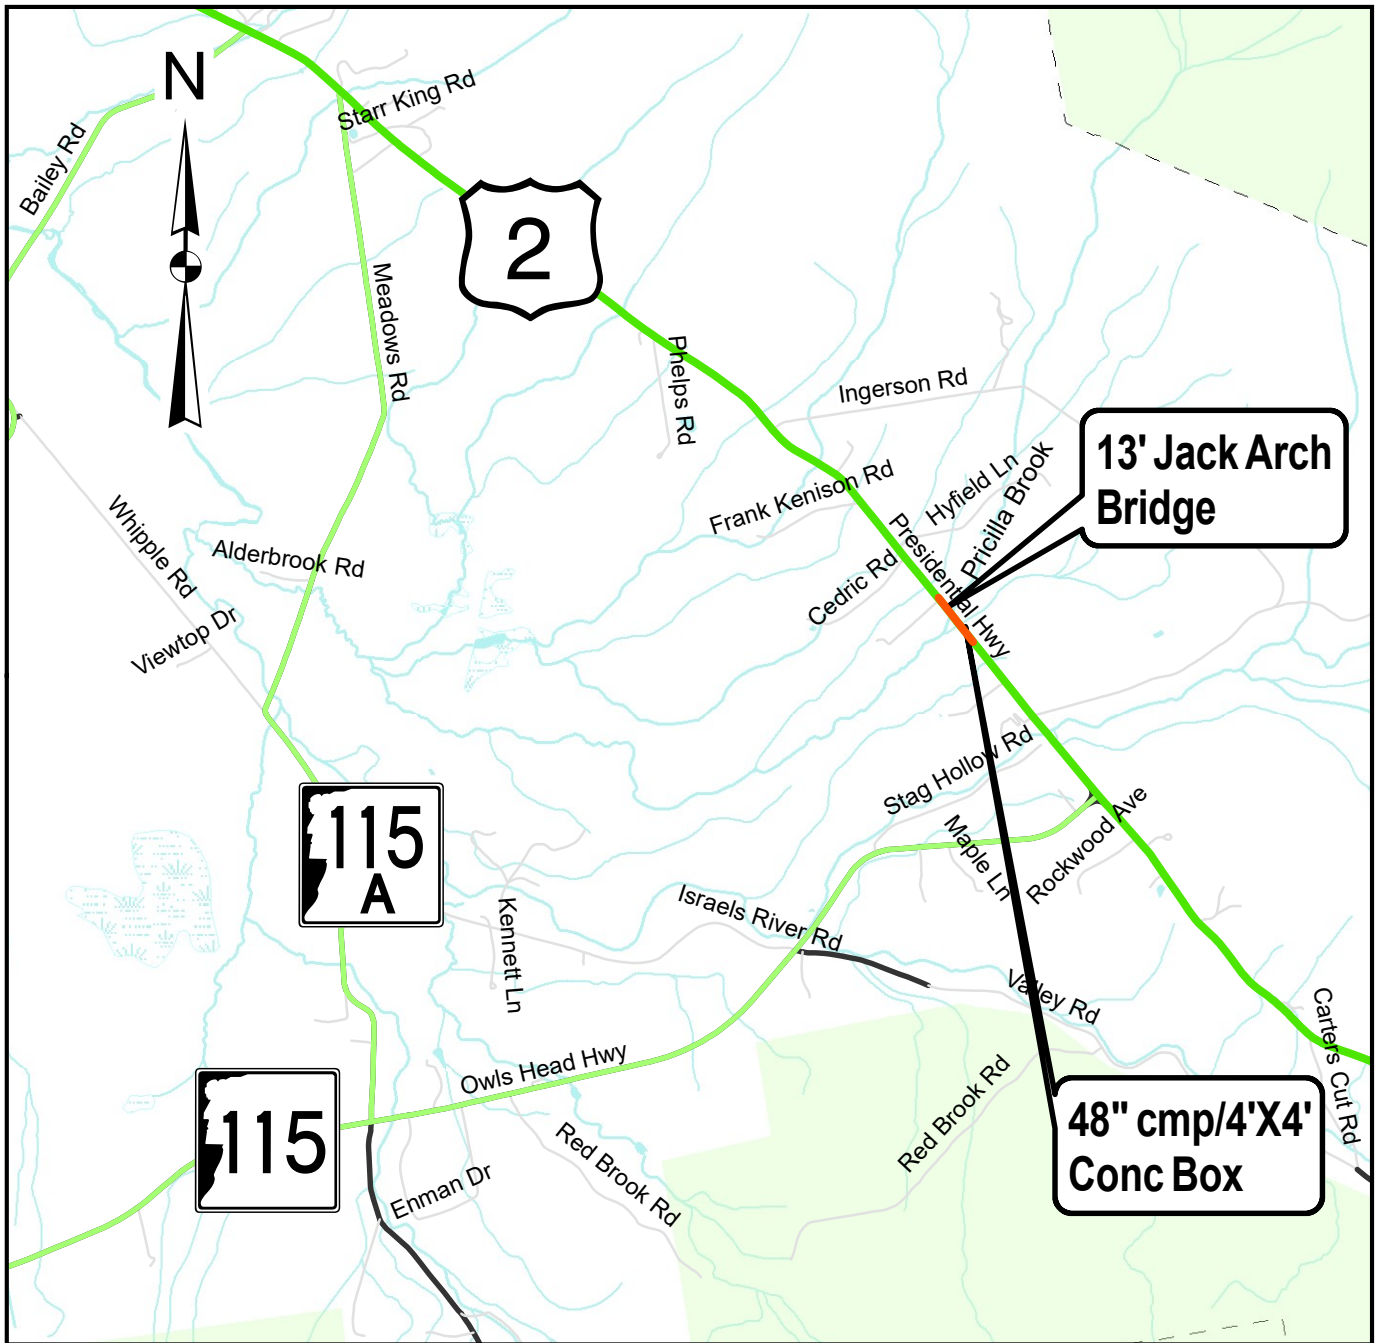

JEFFERSON - US ROUTE 2

LEGEND

- Streams
- Water Bodies
- US Routes
- State Routes
- Interstates
- Local Roads
- Town Boundary

State #: 42558
Federal #: X-A004 (910)

LOCATION MAP