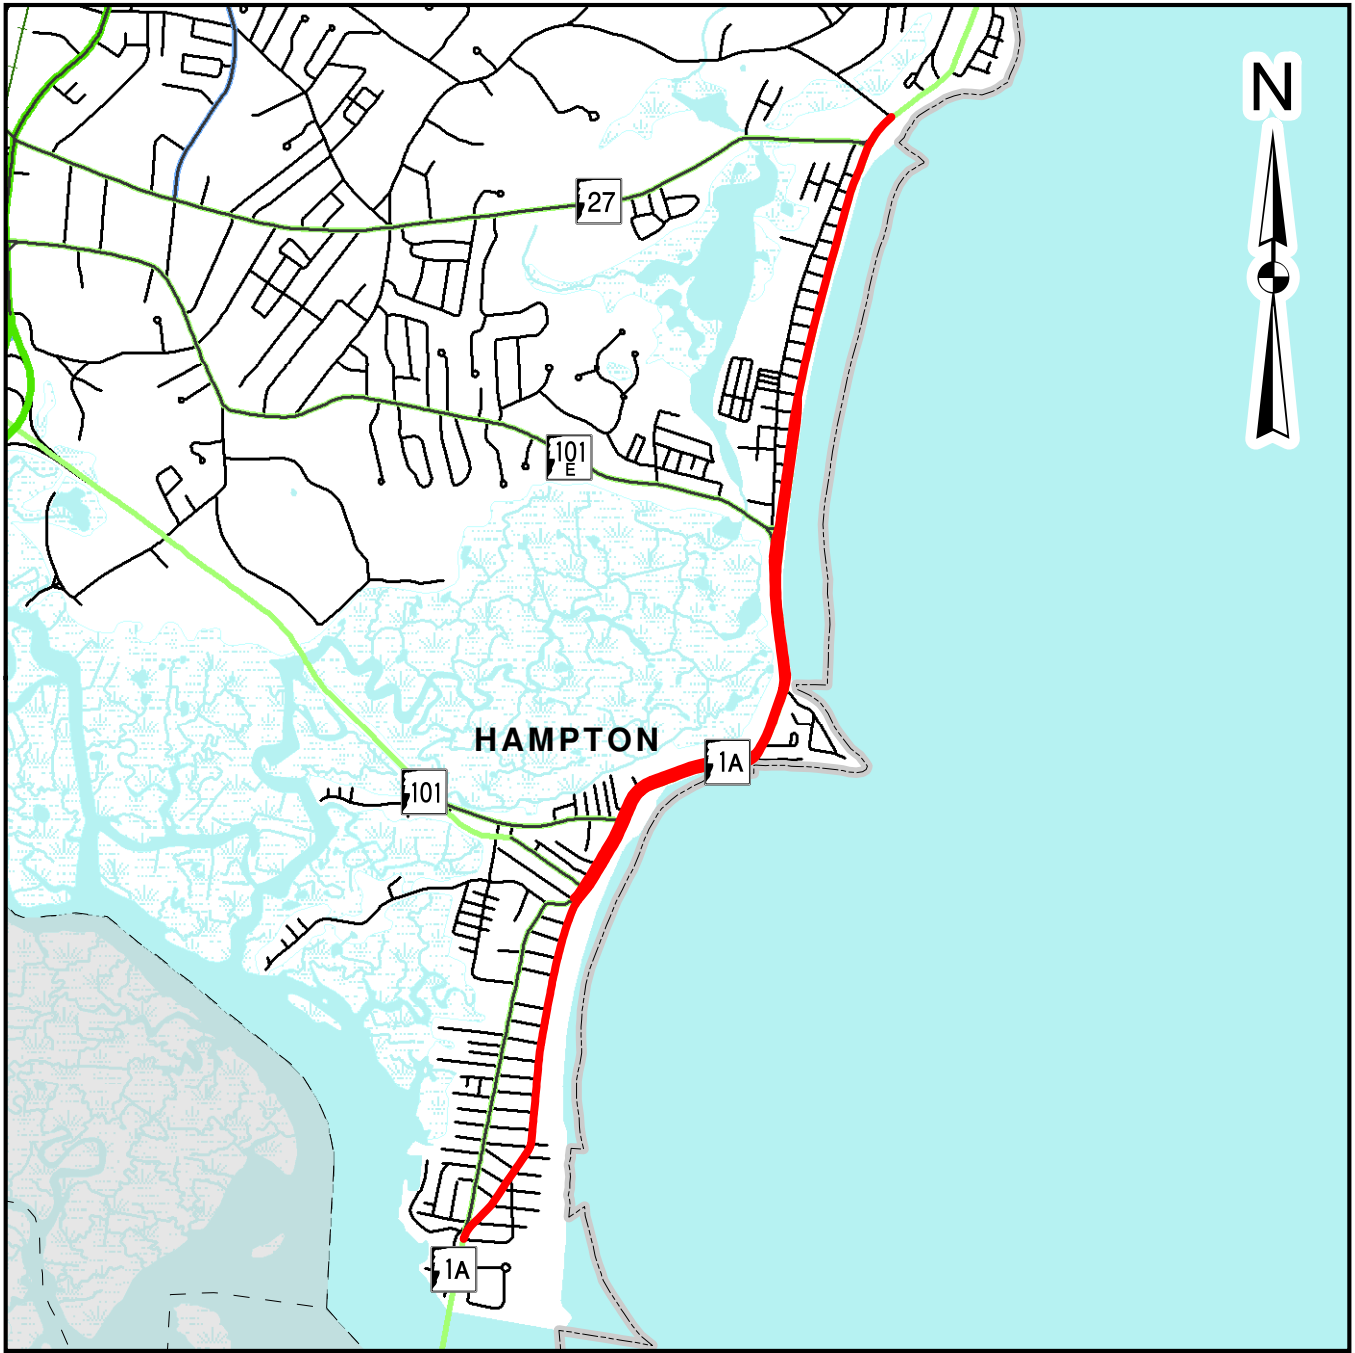

HAMPTON - 42295 - NH 1A

LEGEND

- 42295
- US Routes
- State Routes
- Unnumbered Routes
- Urban Compacts
- Local Roads

New Hampshire
DOT
Department of Transportation

State #: 42295
Federal #: X-A004 (849)

LOCATION MAP