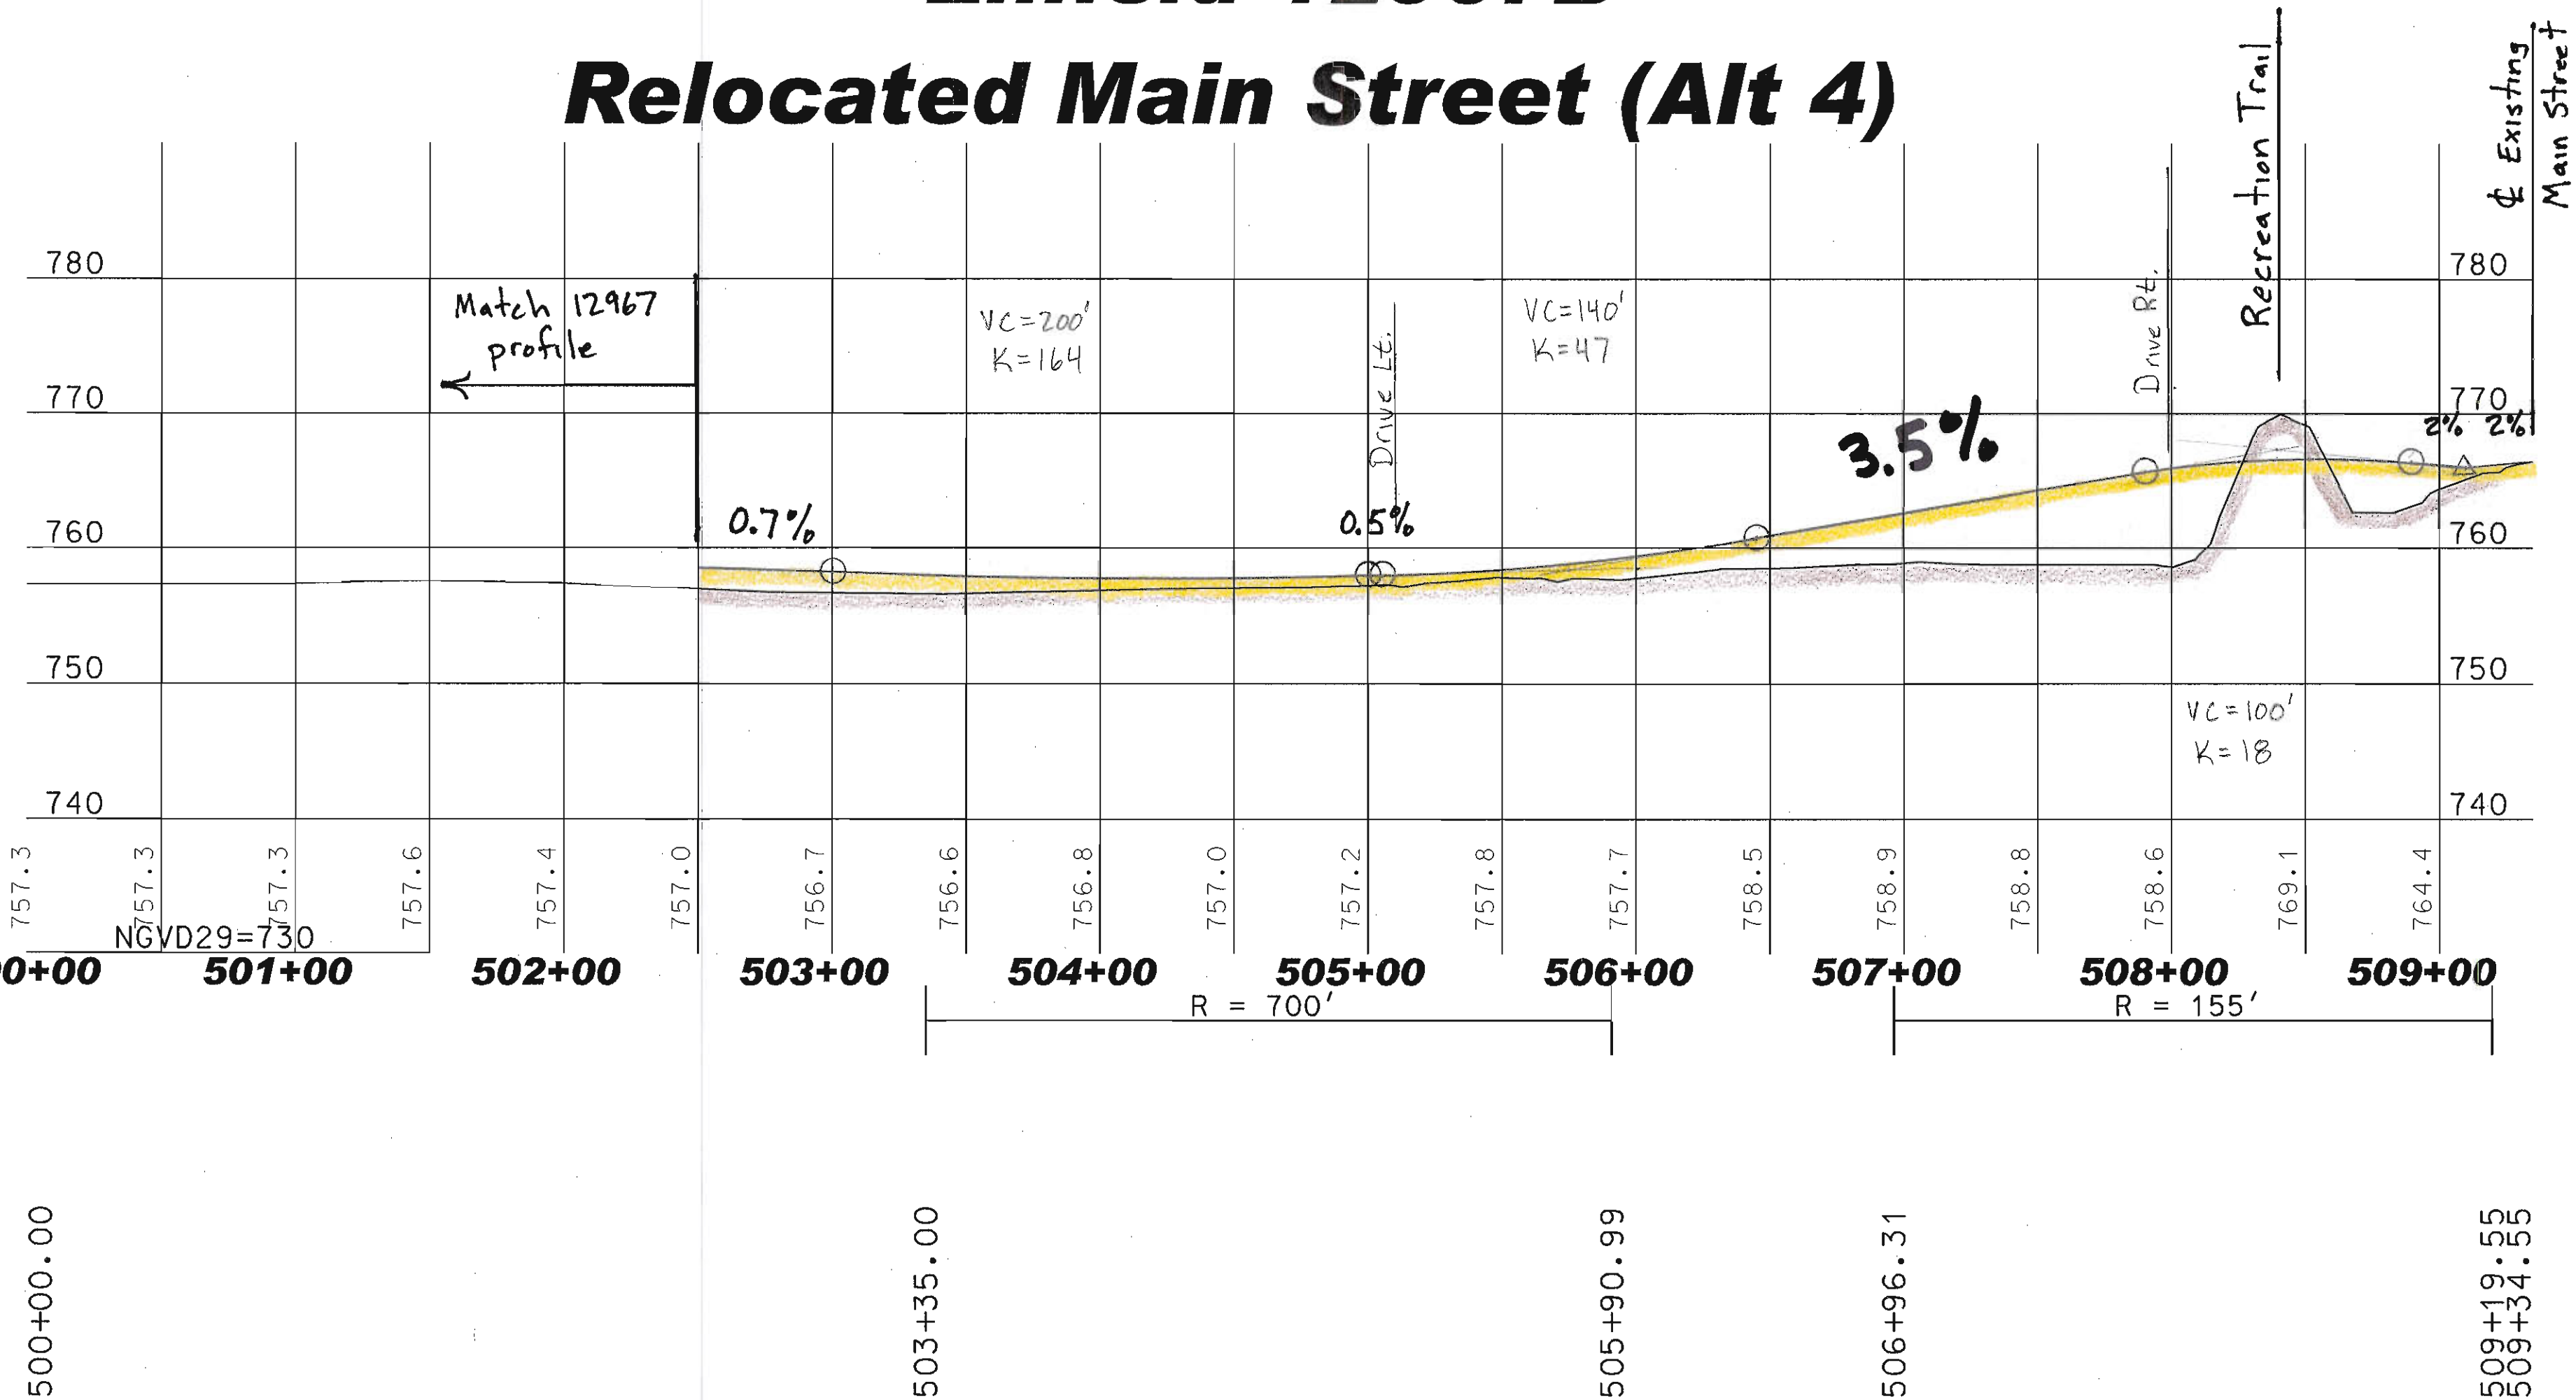

Enfield 12967B

Relocated Main Street (Alt 4)

HORIZONTAL CURVE DATA