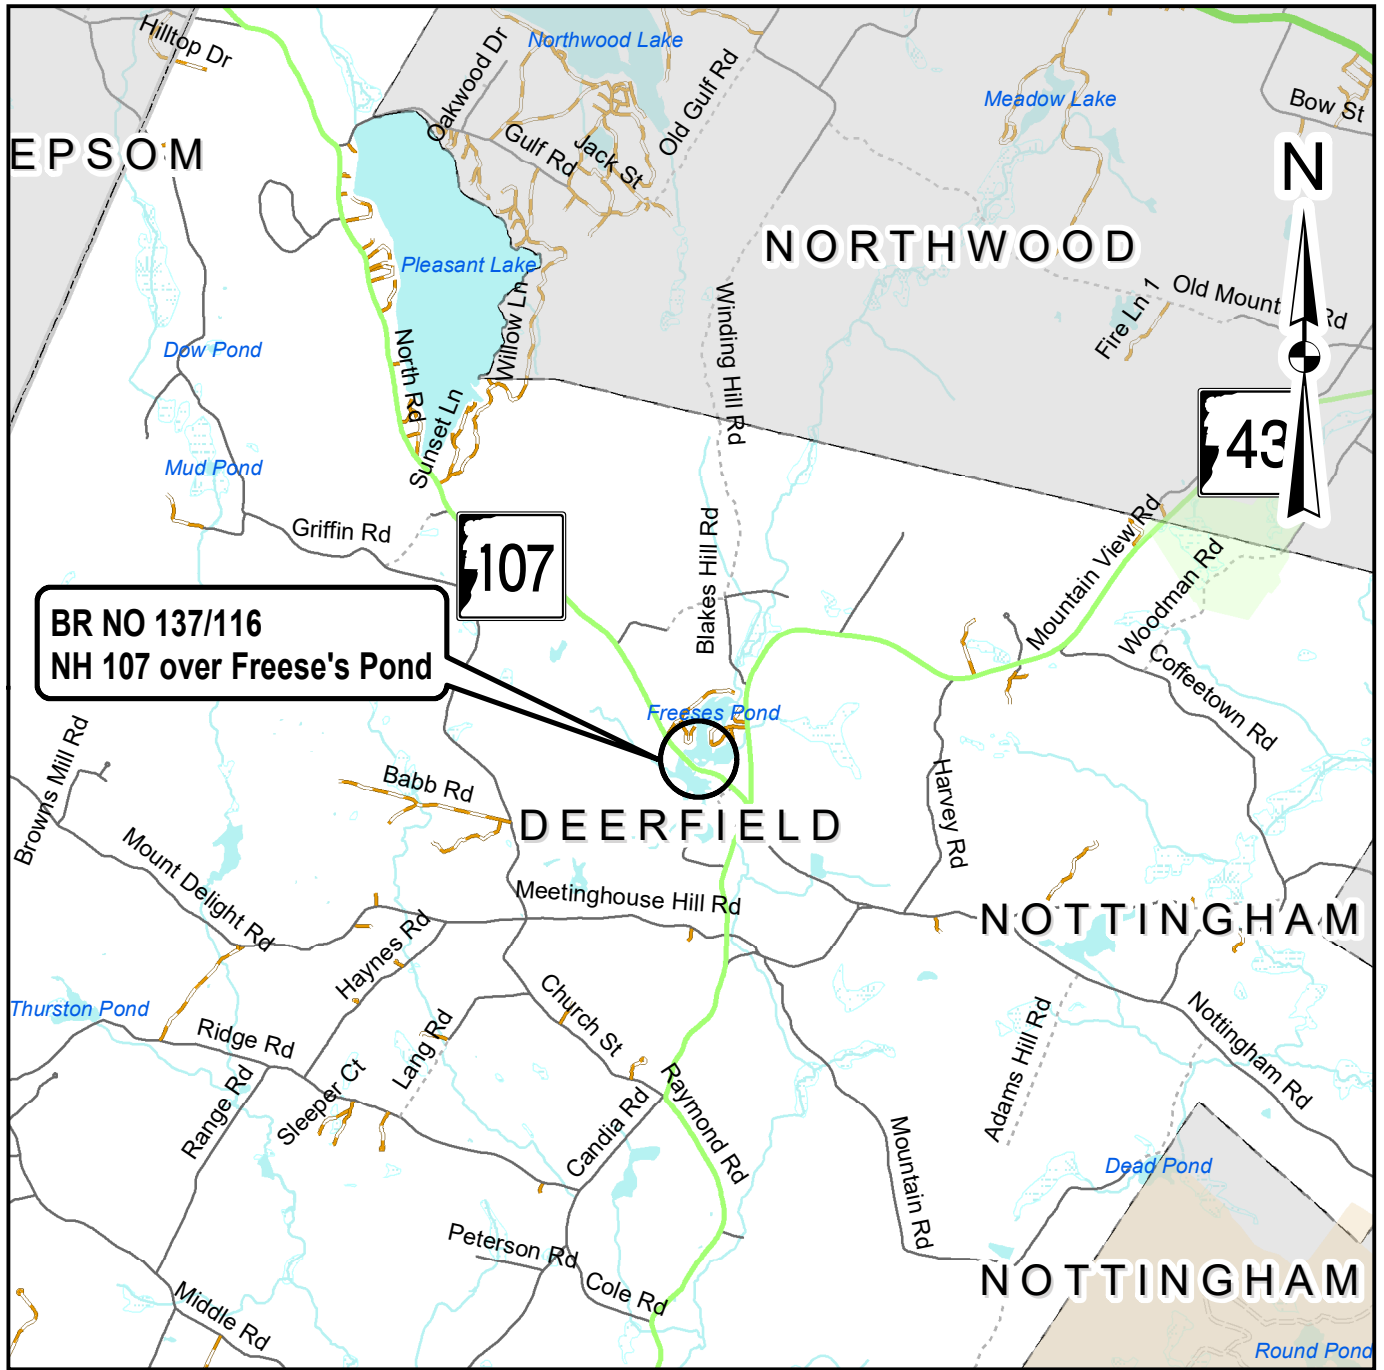

# DEERFIELD - NH ROUTE 107

## LEGEND

-  Streams
-  Water Bodies
-  US Routes
-  State Routes
-  Interstates
-  Local Roads
-  Town Boundary

State #: 24477  
Federal #: X-A002(898)

**LOCATION MAP**