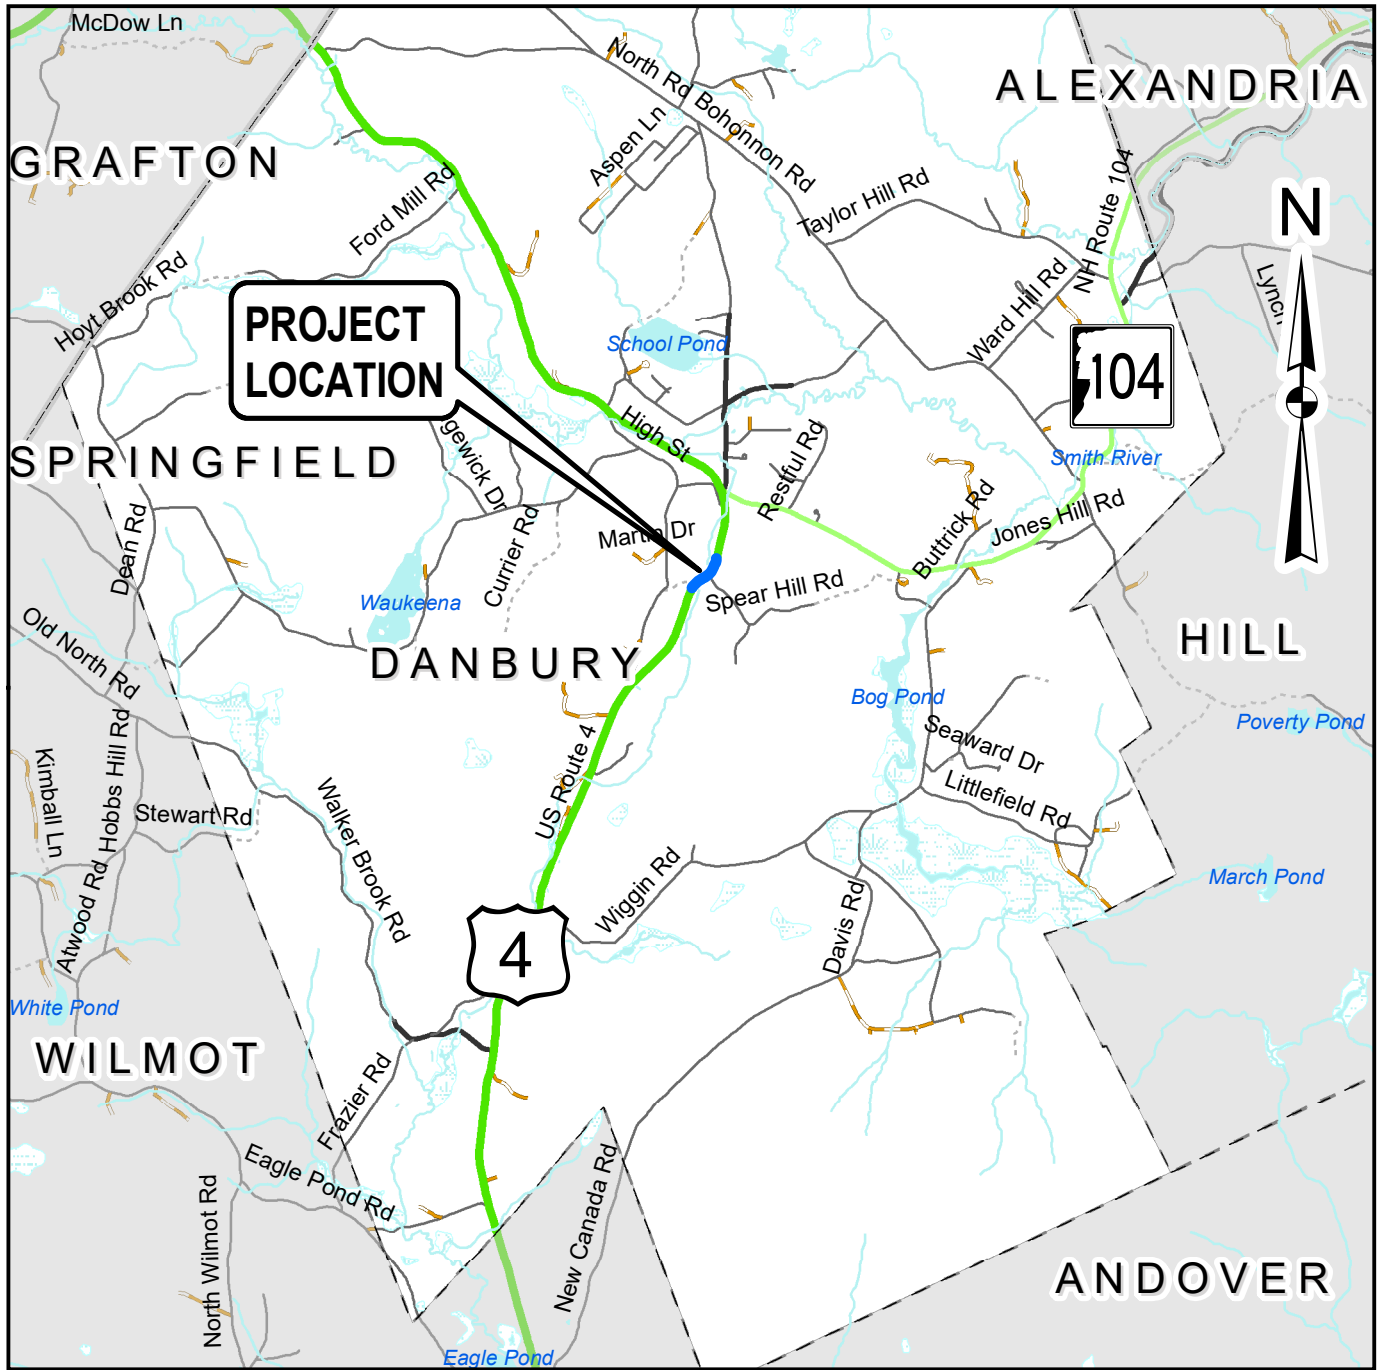

DANBURY - US ROUTE 4

LEGEND

- Streams
- Water Bodies
- US Routes
- State Routes
- Interstates
- Local Roads
- Town Boundary

New Hampshire
DOT
 Department of Transportation

State #: 16303
 Federal #: X-A001 (230)

LOCATION MAP