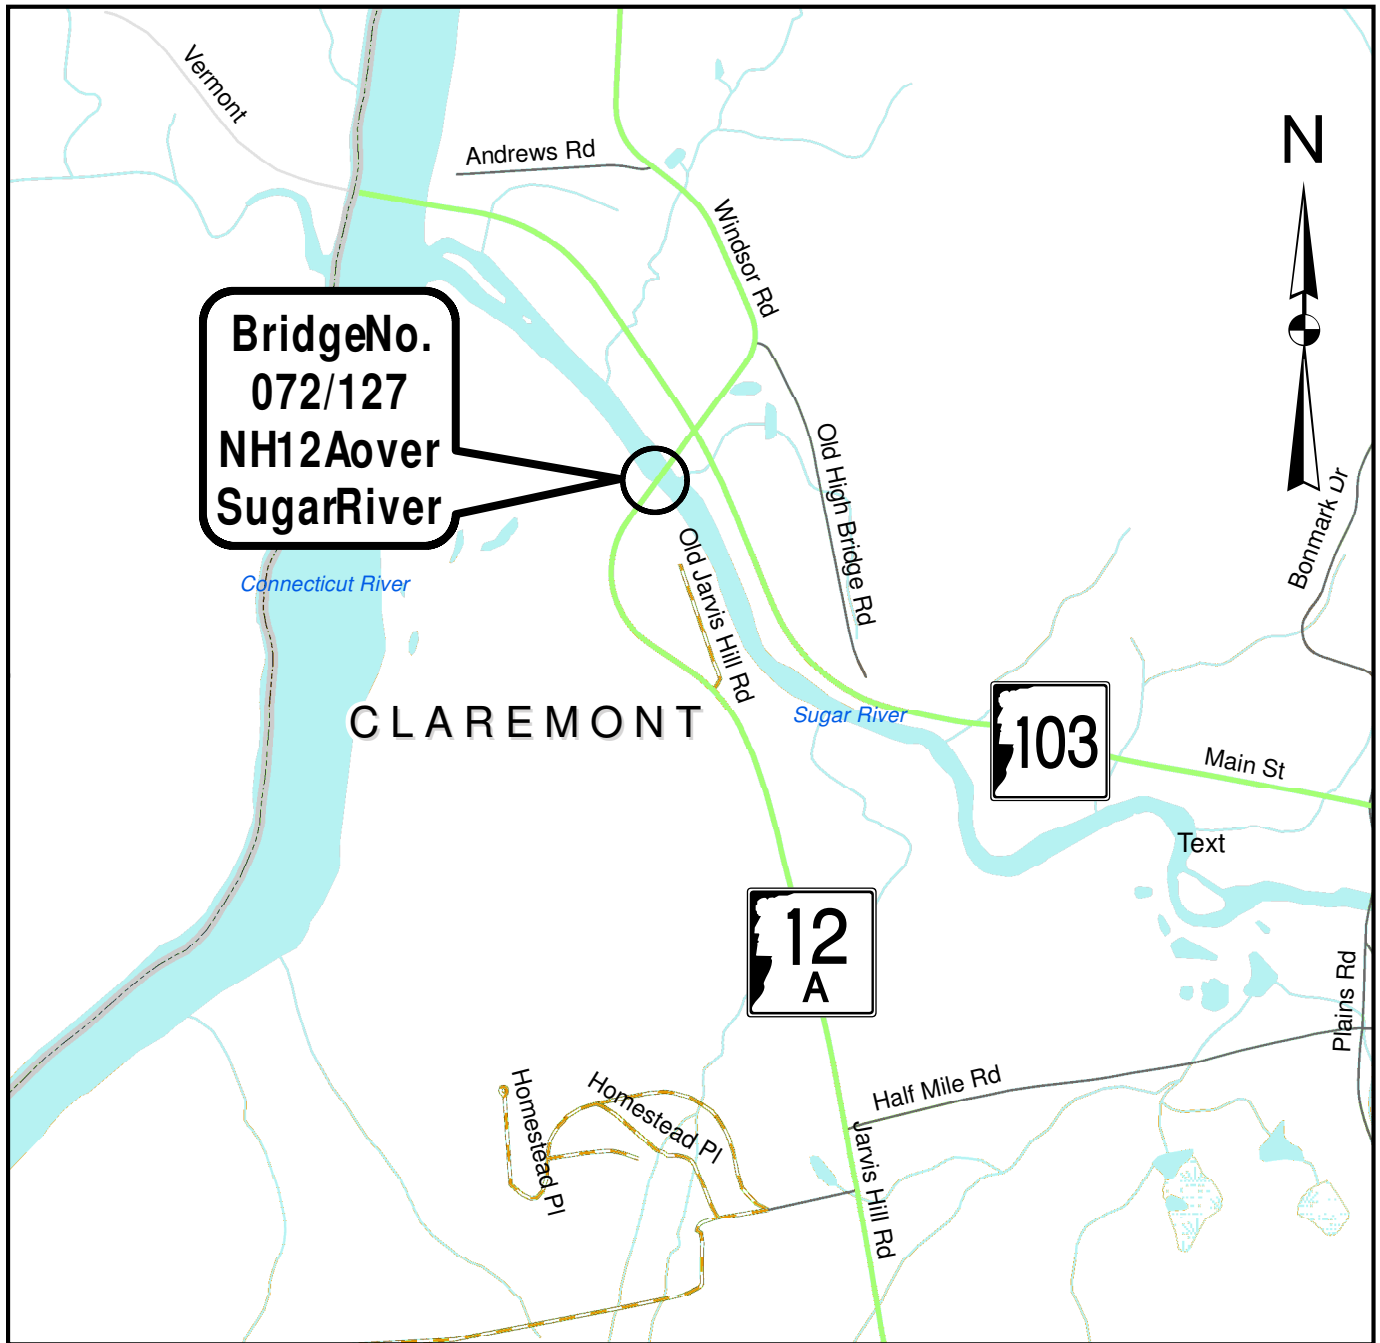

CLAREMONT - NH 12A

LEGEND

- Streams
- Water Bodies
- US Routes
- State Routes
- Interstates
- Local Roads
- Town Boundary

New Hampshire
DOT
Department of Transportation

State #: 27691
Federal #:

LOCATION MAP