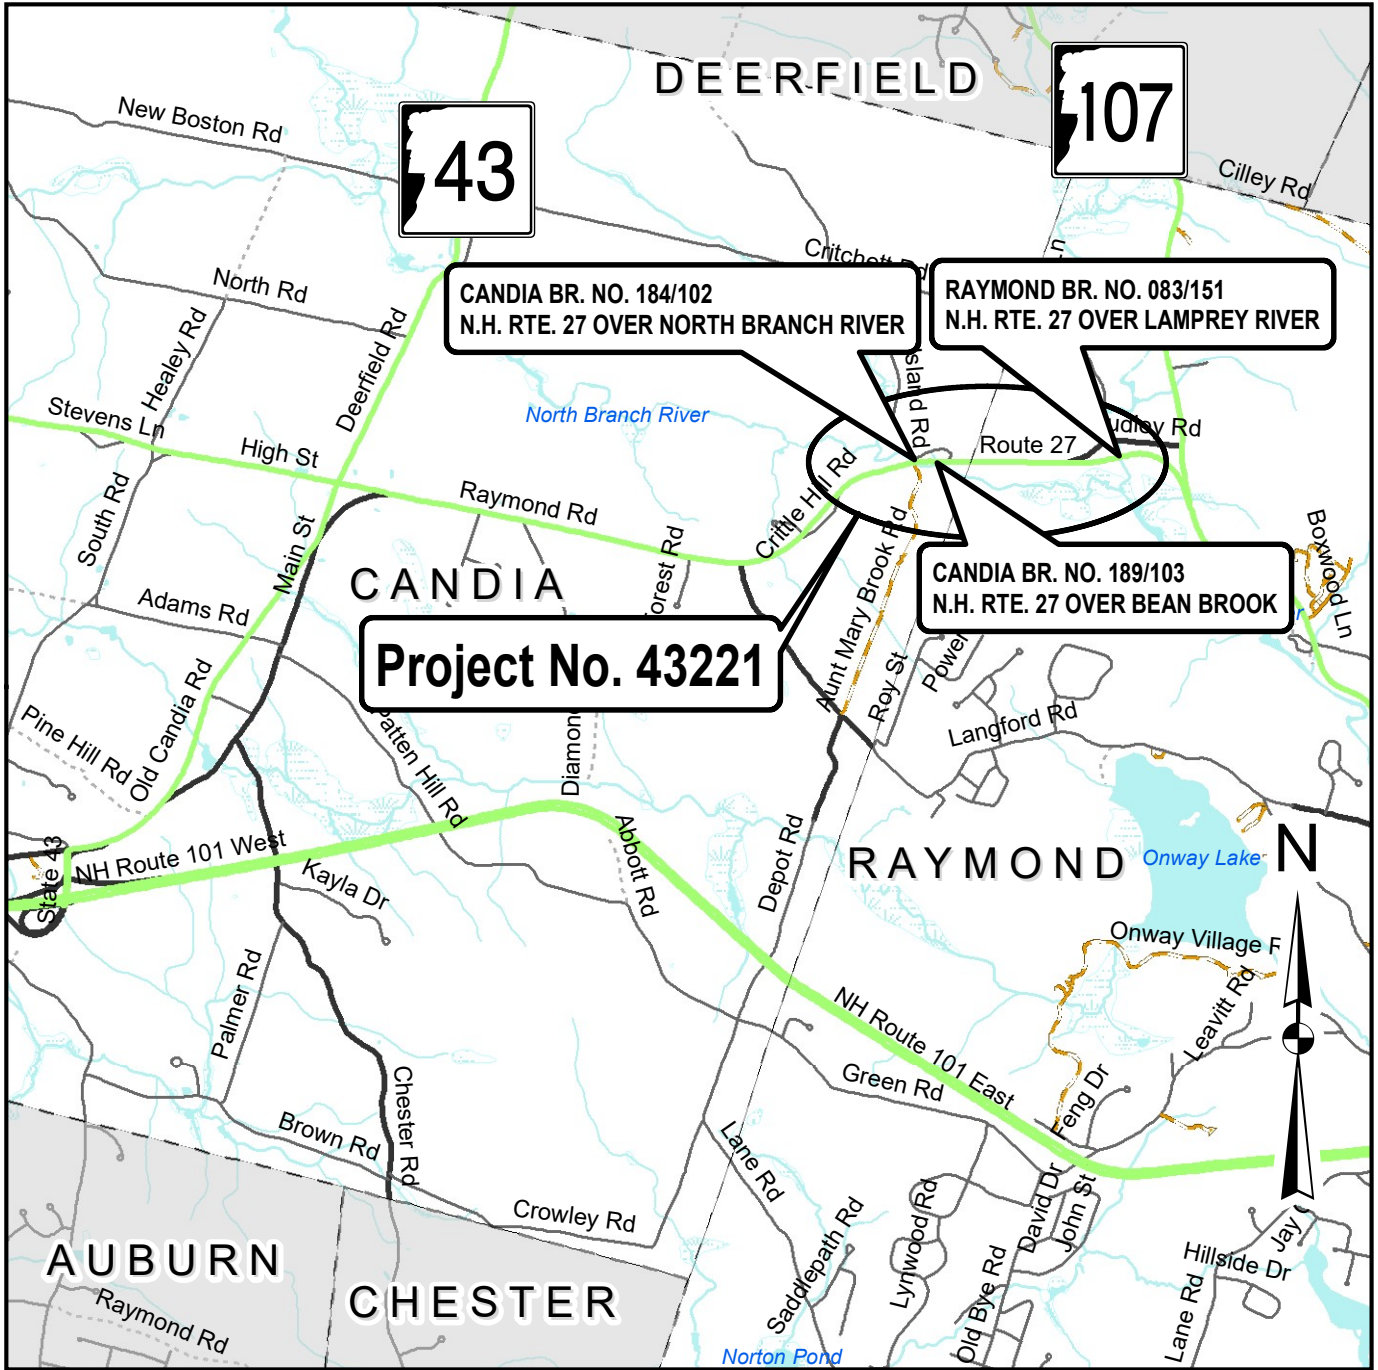

# CANDIA - RAYMOND - N.H. ROUTE 27

## LEGEND

- Streams
- Water Bodies
- US Routes
- State Routes
- Interstates
- Local Roads
- Town Boundary

State #: 43221  
Federal #: X-A005(058)

## LOCATION MAP