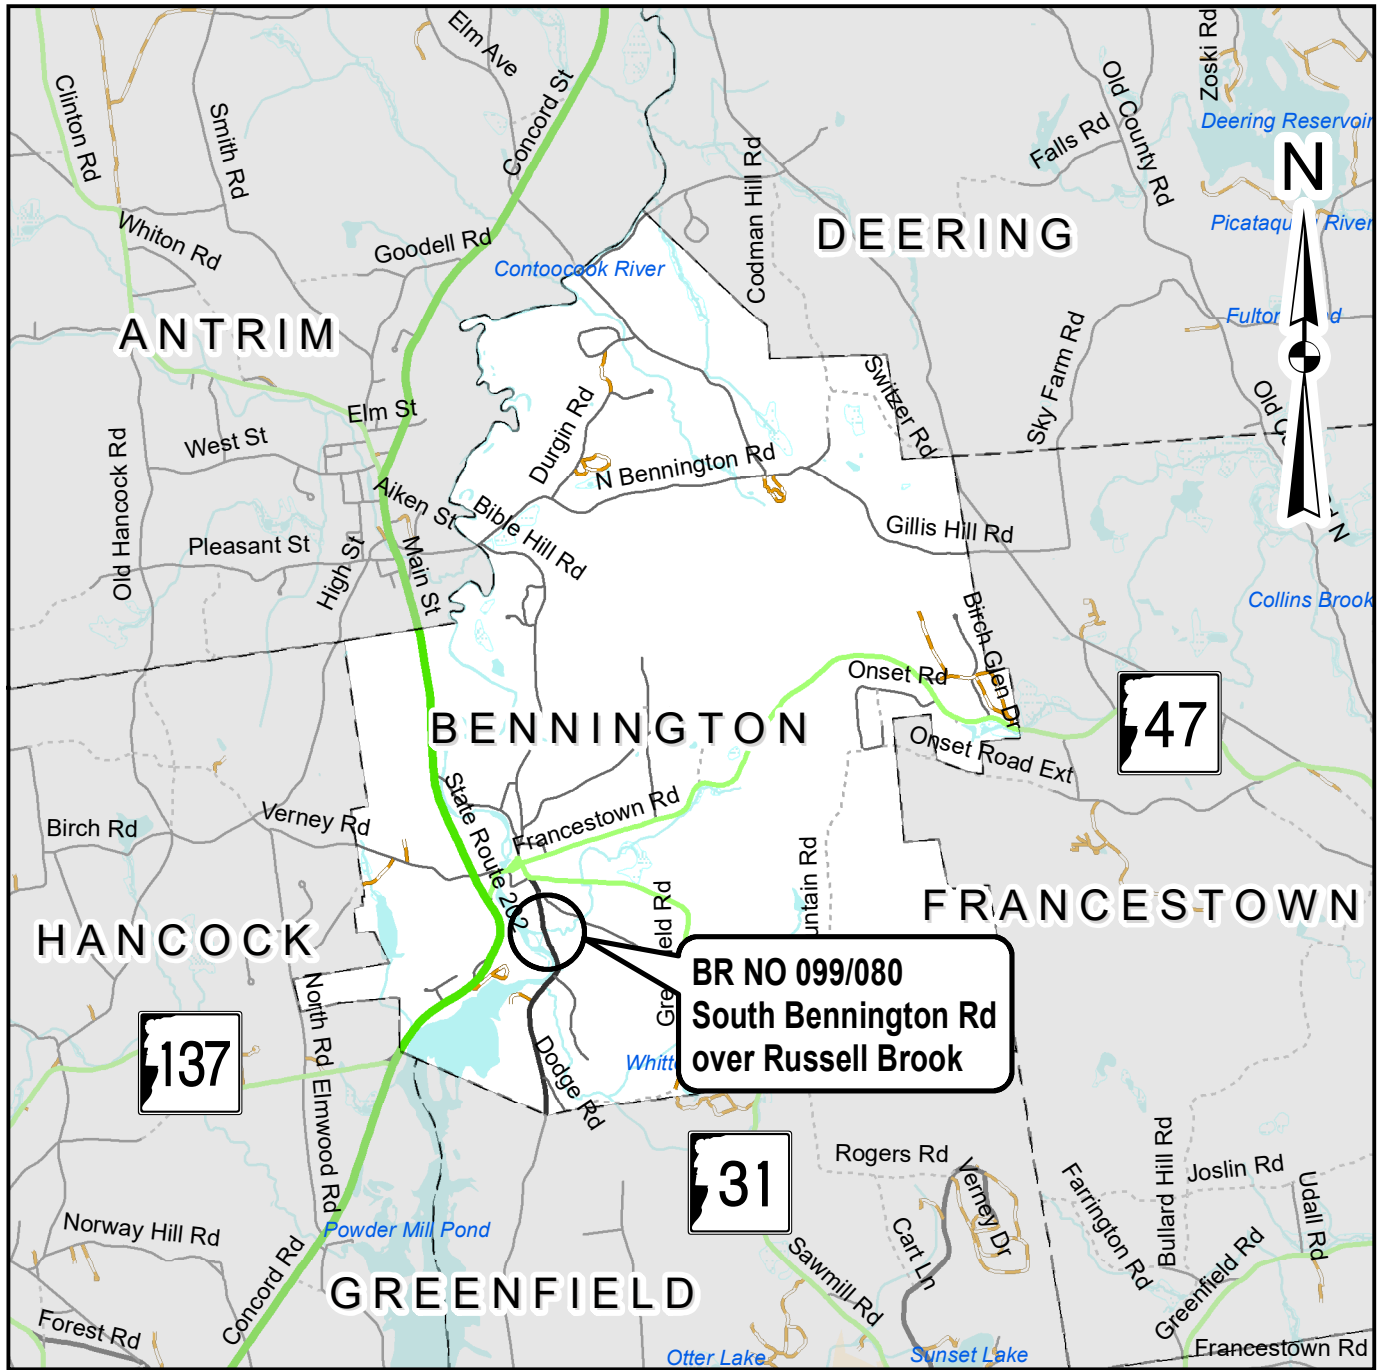

BENNINGTON - SOUTH BENNINGTON RD

LEGEND

- Streams
- Water Bodies
- US Routes
- State Routes
- Interstates
- Local Roads
- Town Boundary

New Hampshire
DOT
 Department of Transportation

State #: 29486
 Federal #: X-A004(156)

LOCATION MAP