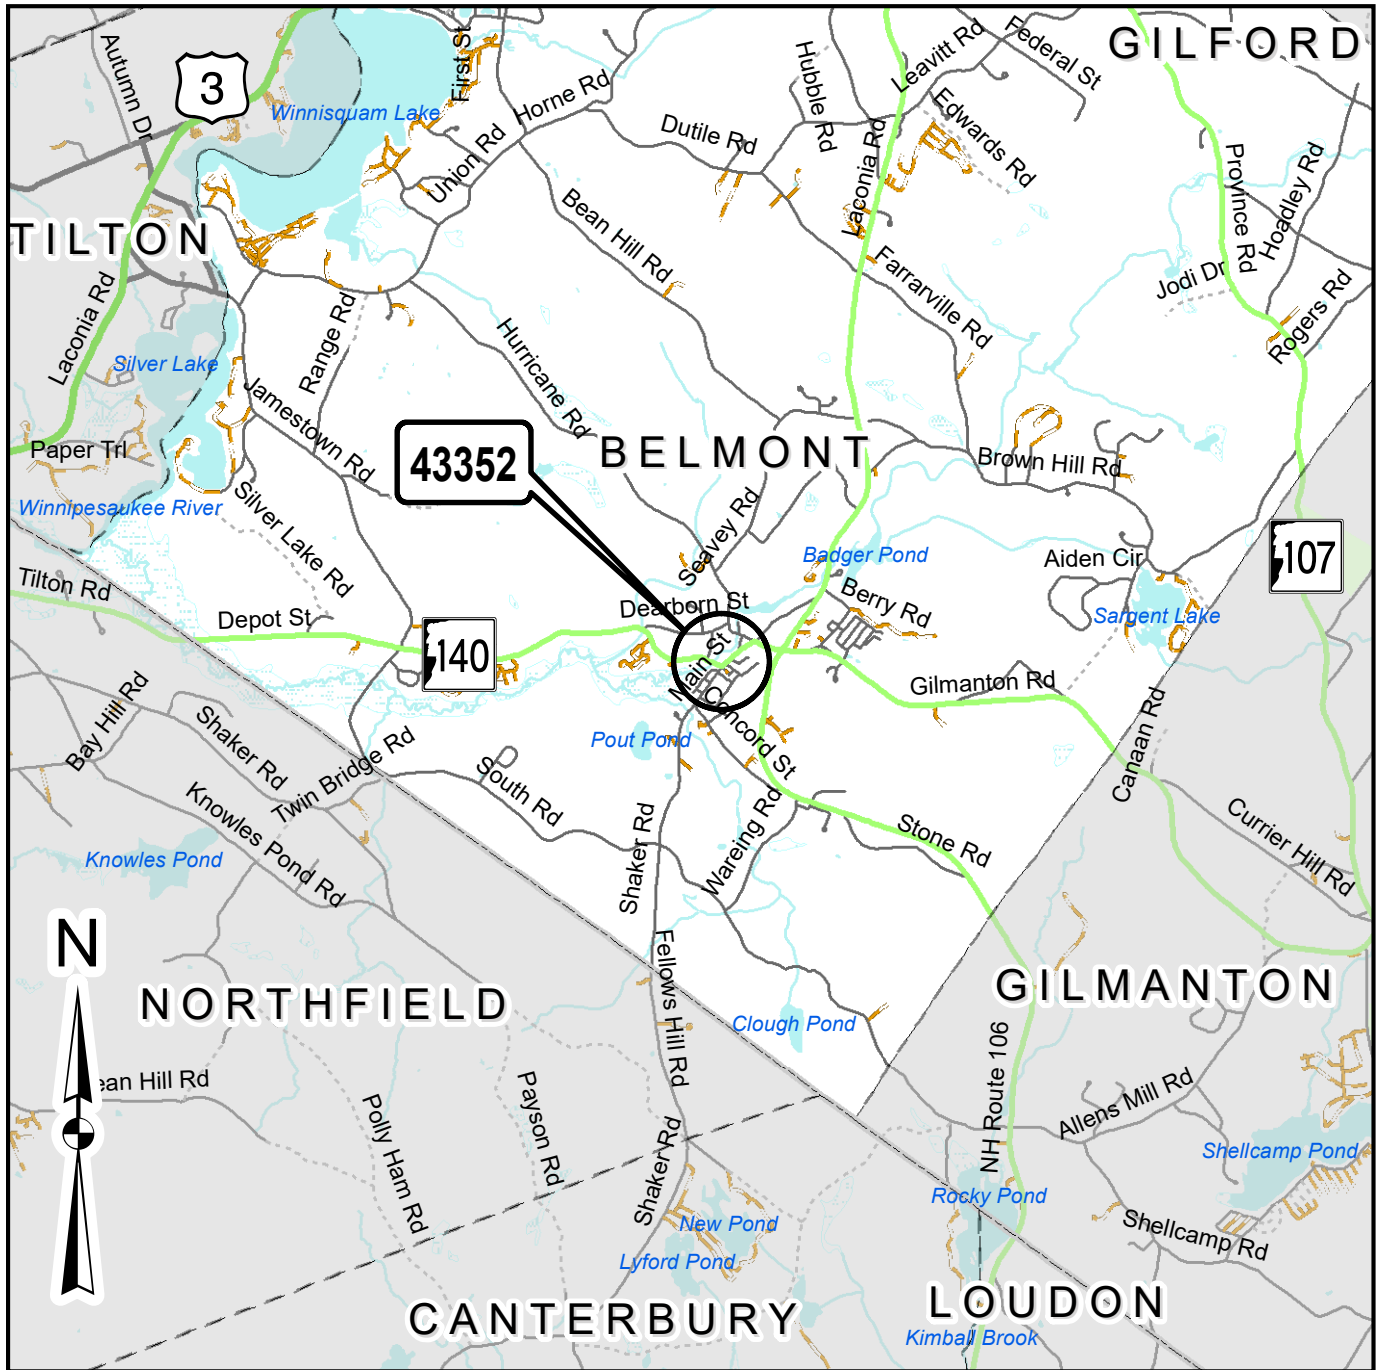

BELMONT - NH 140/MAIN STREET

LEGEND

- Streams
- Water Bodies
- US Routes
- State Routes
- Interstates
- Local Roads
- Town Boundary

State #: 43352
Federal #: X-A005(083)
LOCATION MAP