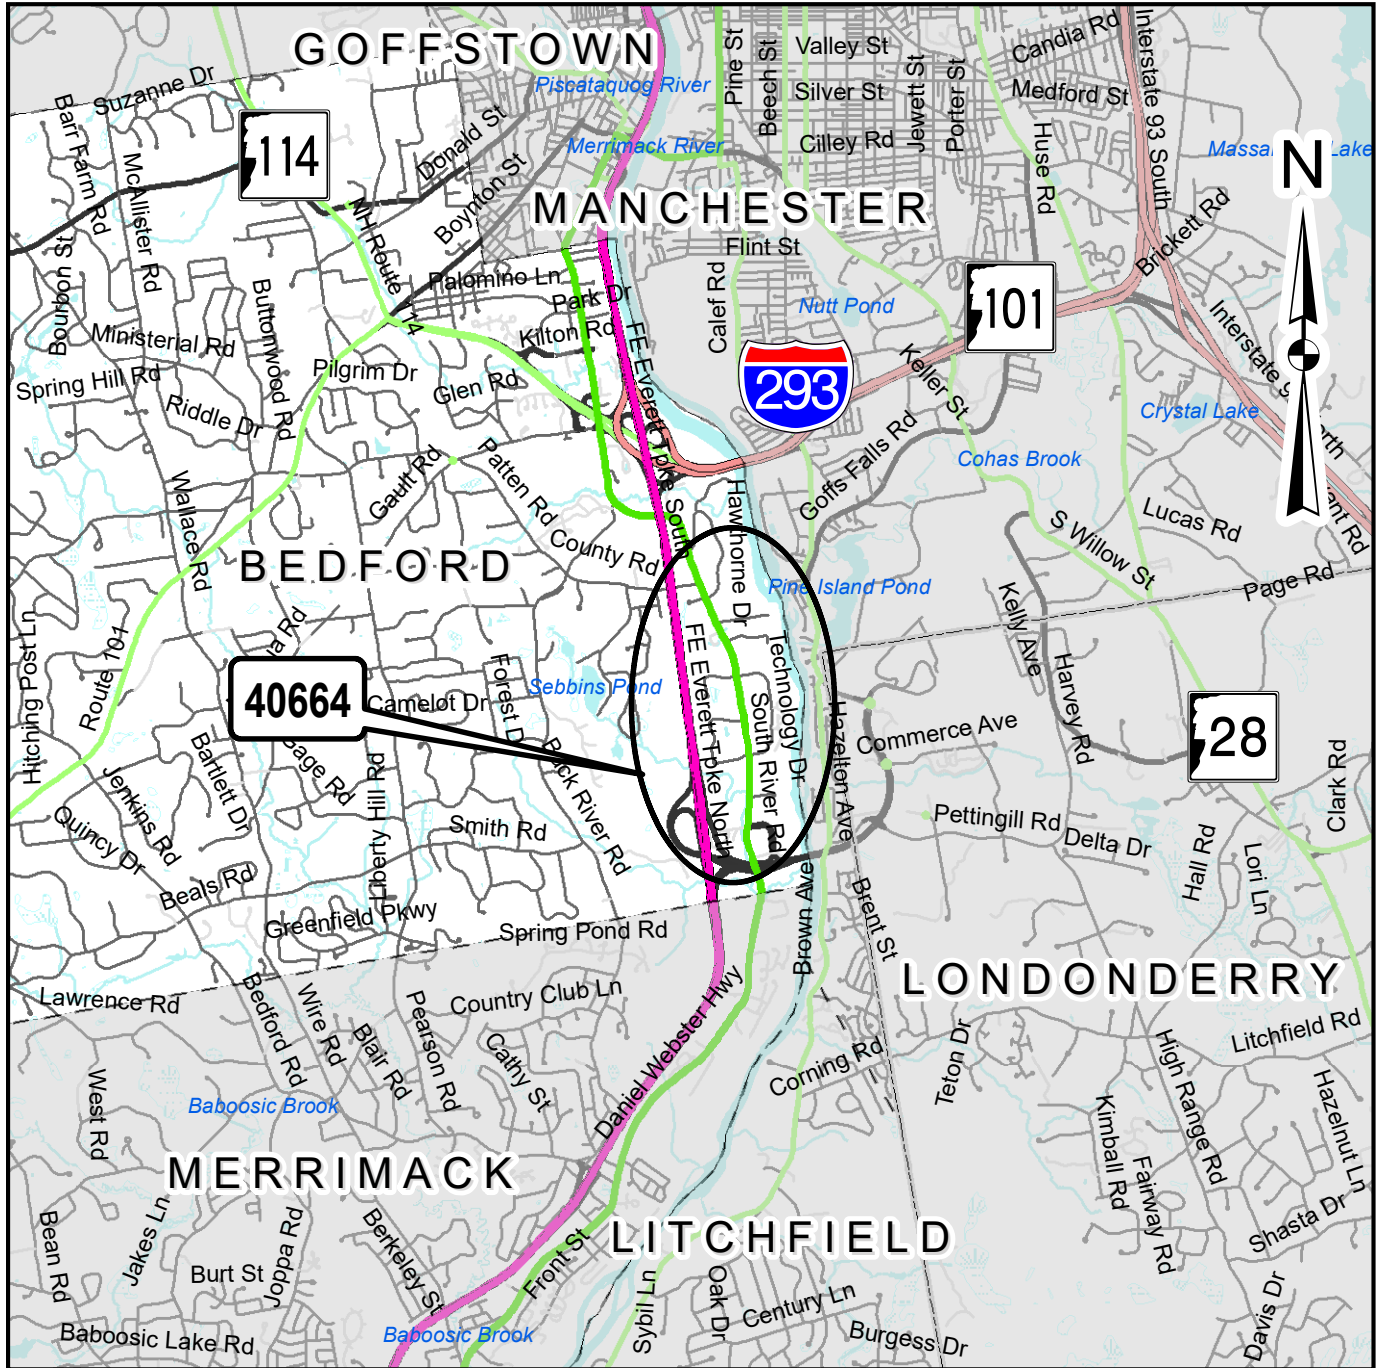

BEDFORD - US ROUTE 3

LEGEND

- Streams
- Water Bodies
- US Routes
- State Routes
- Interstates
- Local Roads
- Town Boundary

New Hampshire
DOT
 Department of Transportation

State #: 40664
 Federal #: X-A004(462)
LOCATION MAP