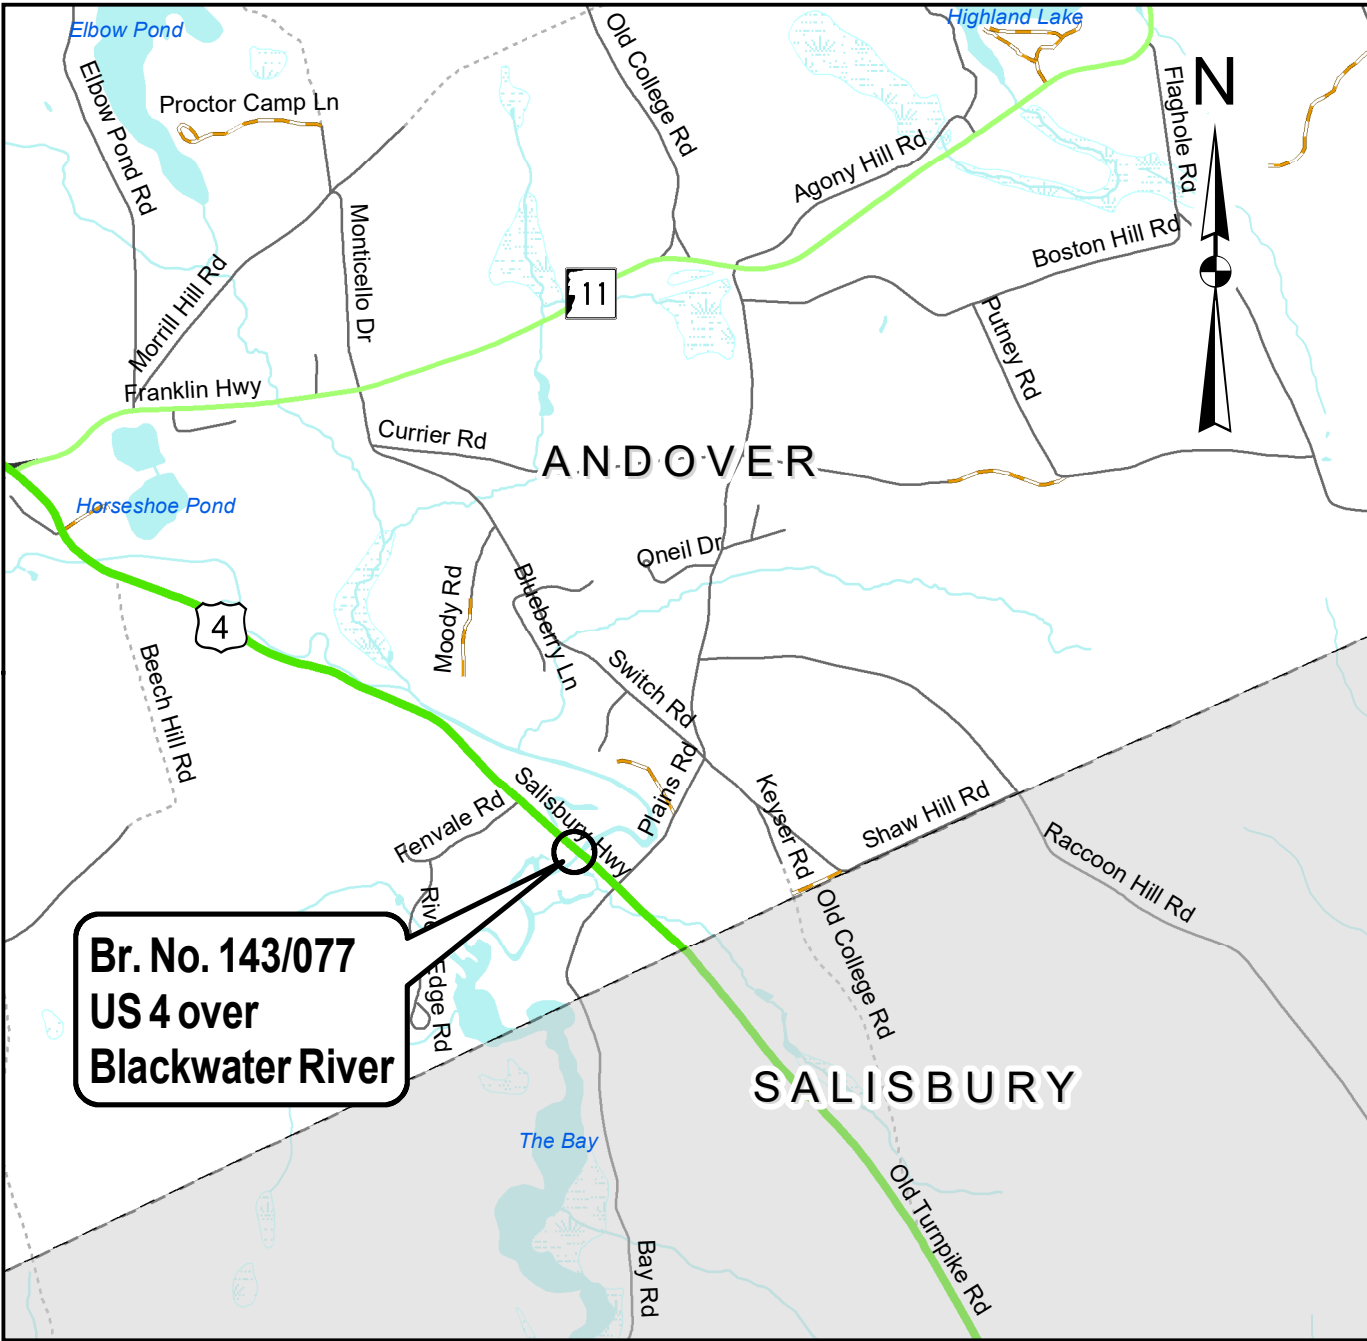

Andover 40392 - US Route 4

LEGEND

- Streams
- Water Bodies
- US Routes
- State Routes
- Interstates
- Local Roads
- Town Boundary

New Hampshire
DOT
 Department of Transportation

State # 40392
 Federal # X-A004 (384)
LOCATION MAP