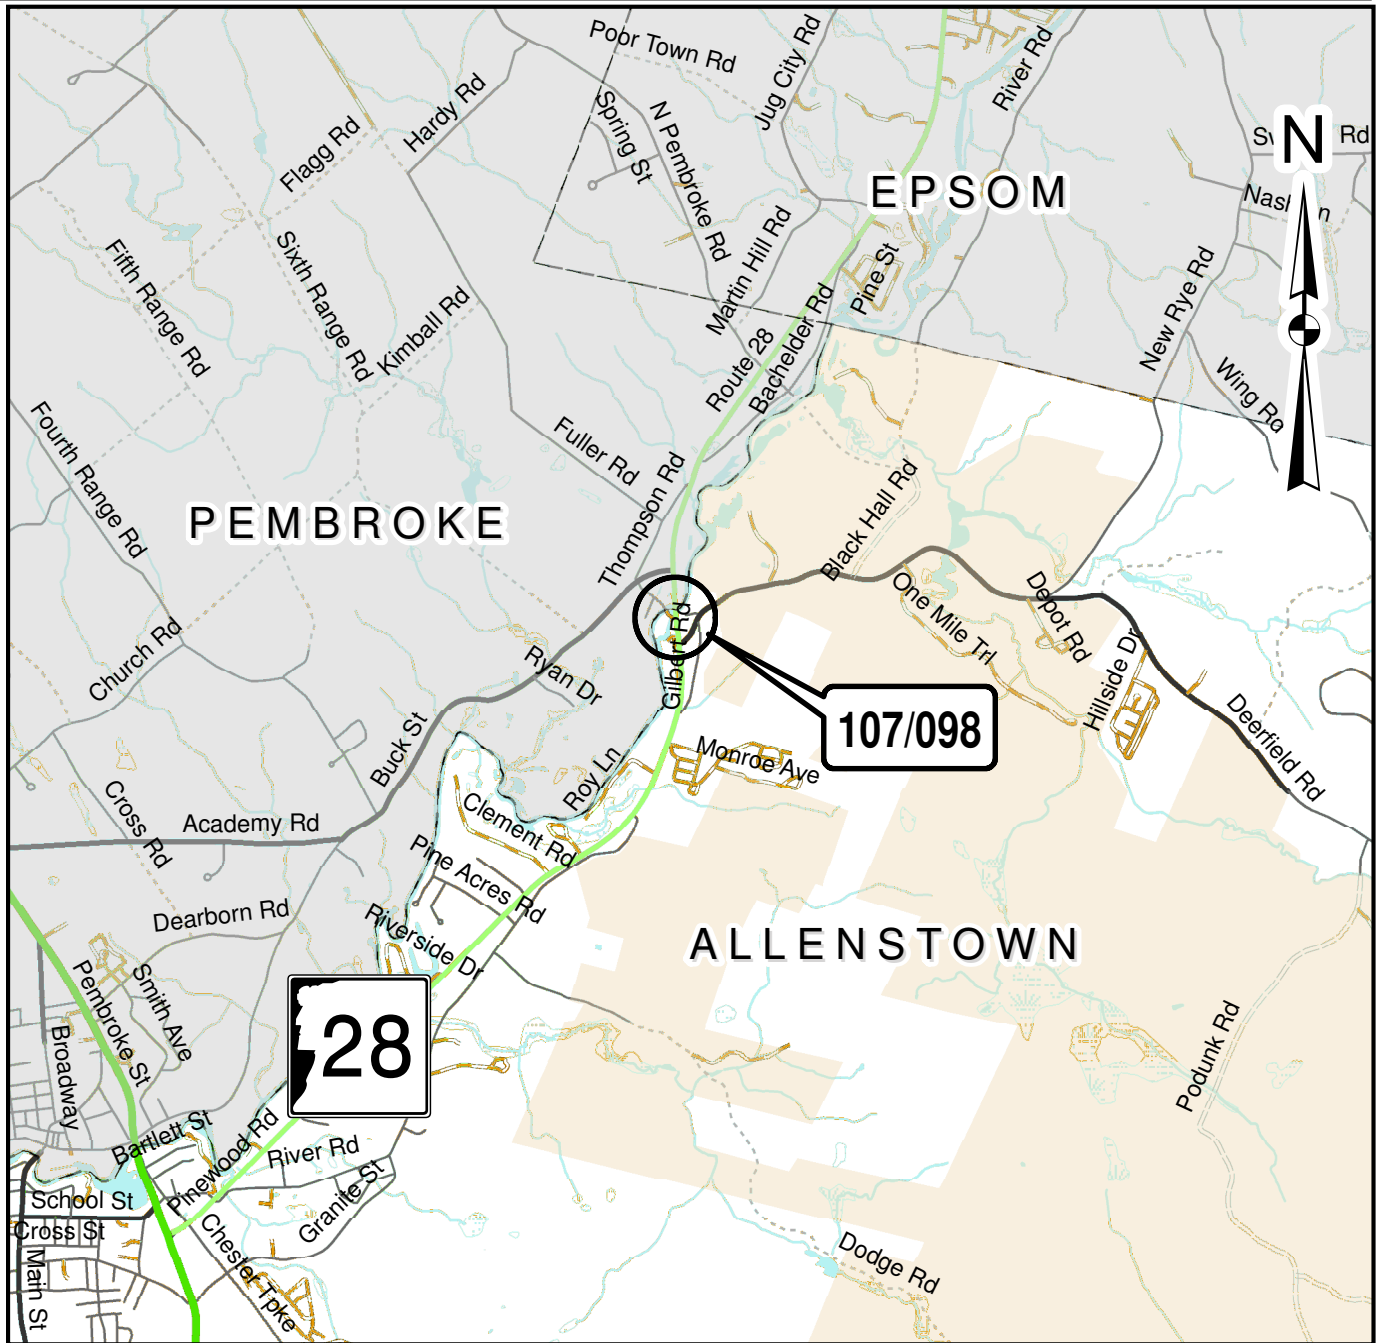

ALLENSTOWN-PEMBROKE, NH 28 OVER SUNCOOK RIVER

LEGEND

- Streams
- Water Bodies
- US Routes
- State Routes
- Interstates
- Local Roads
- Town Boundary

State #: 40362
Federal #: N/A

LOCATION MAP