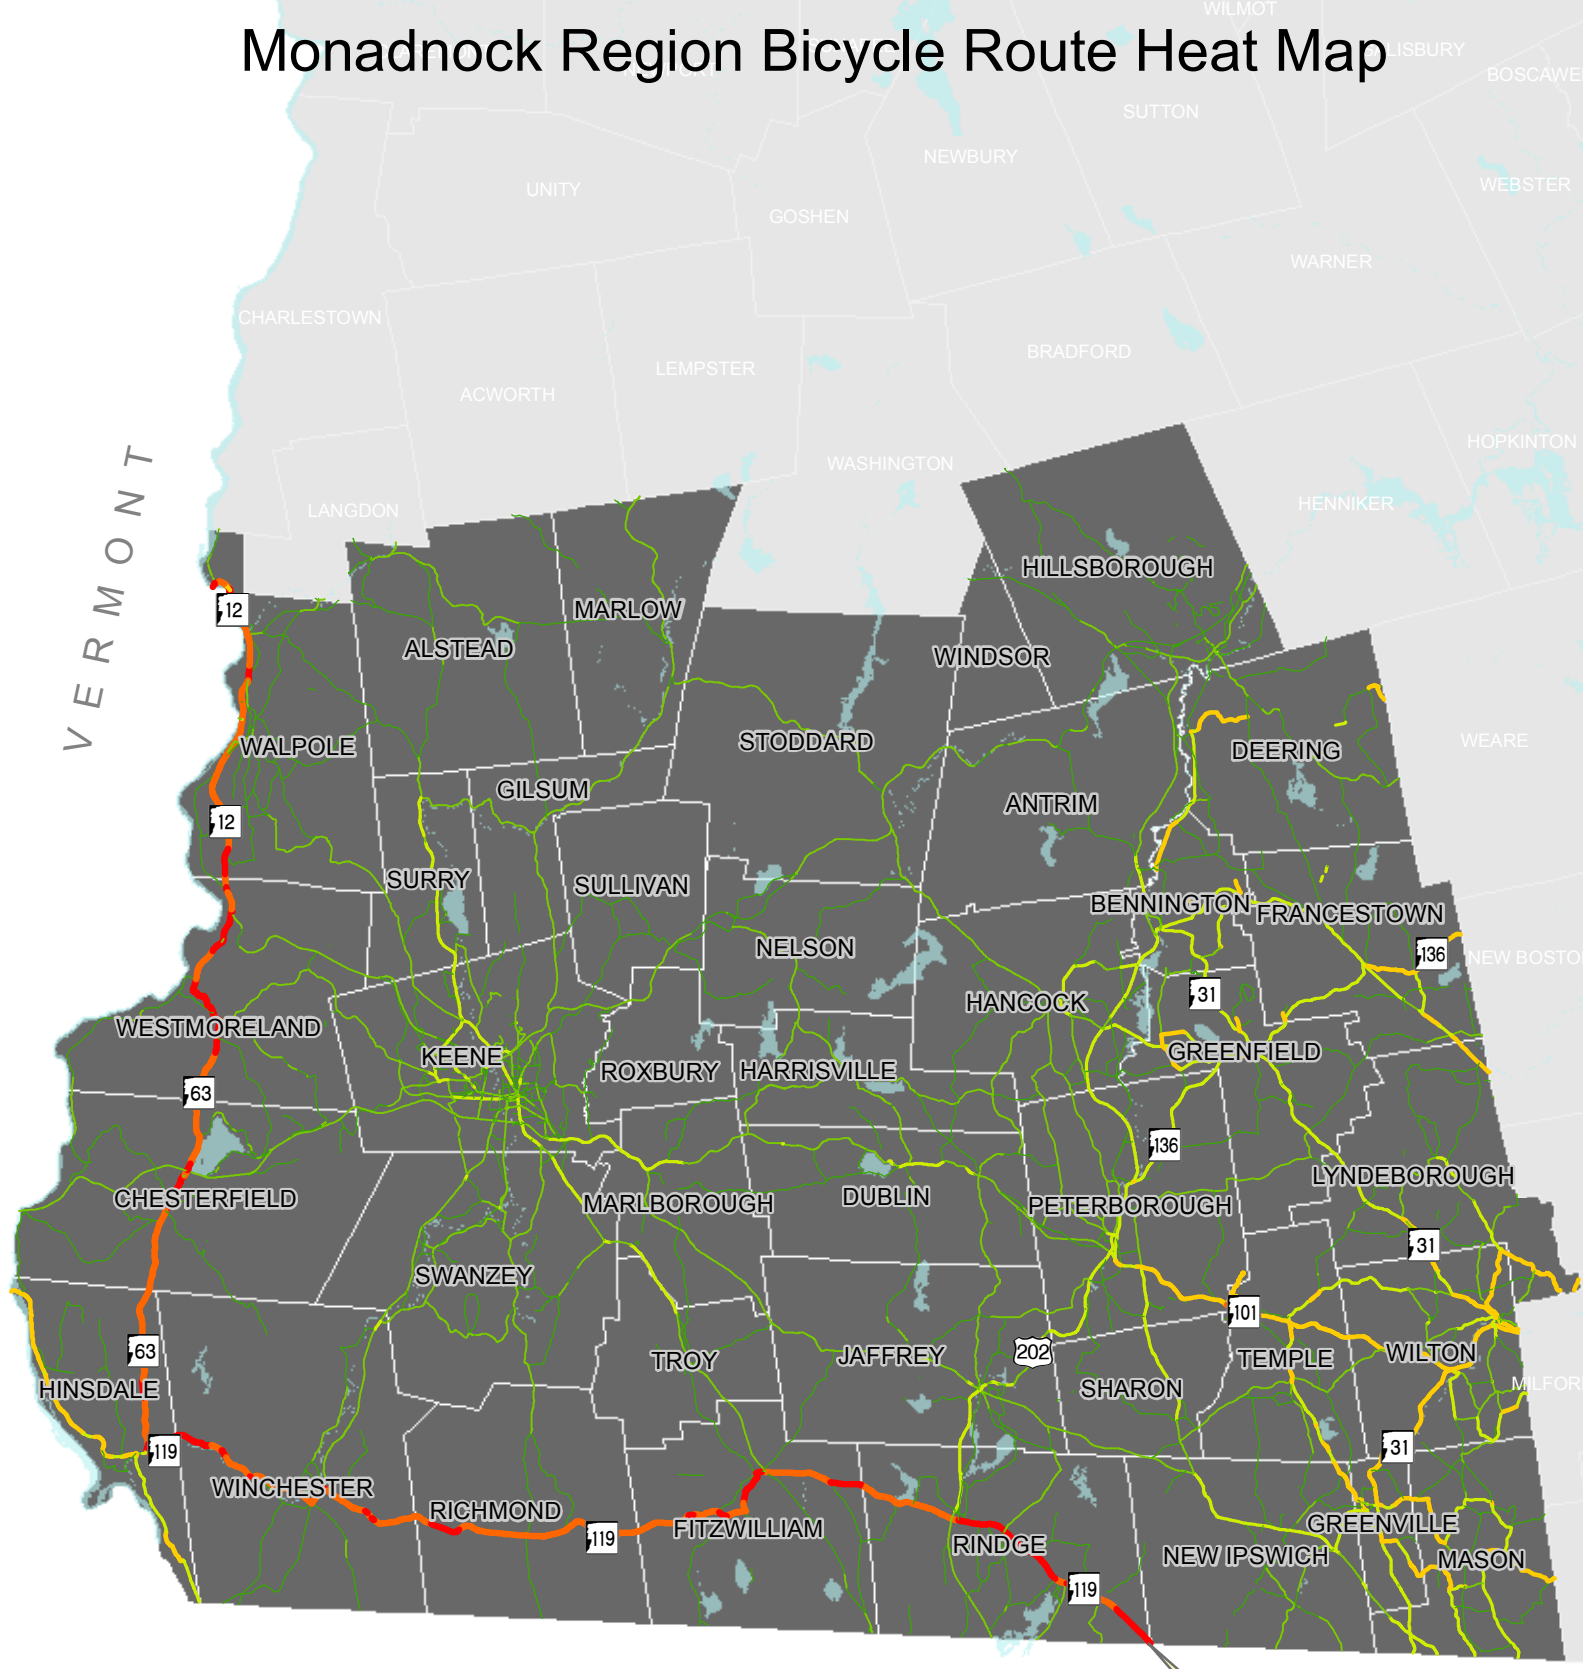

# Monadnock Region Bicycle Route Heat Map

Max Rider Count = 448

## Unique Rider Count

Data Licensed From Strava

Data represents the time period from October 1, 2013 to September 30, 2014