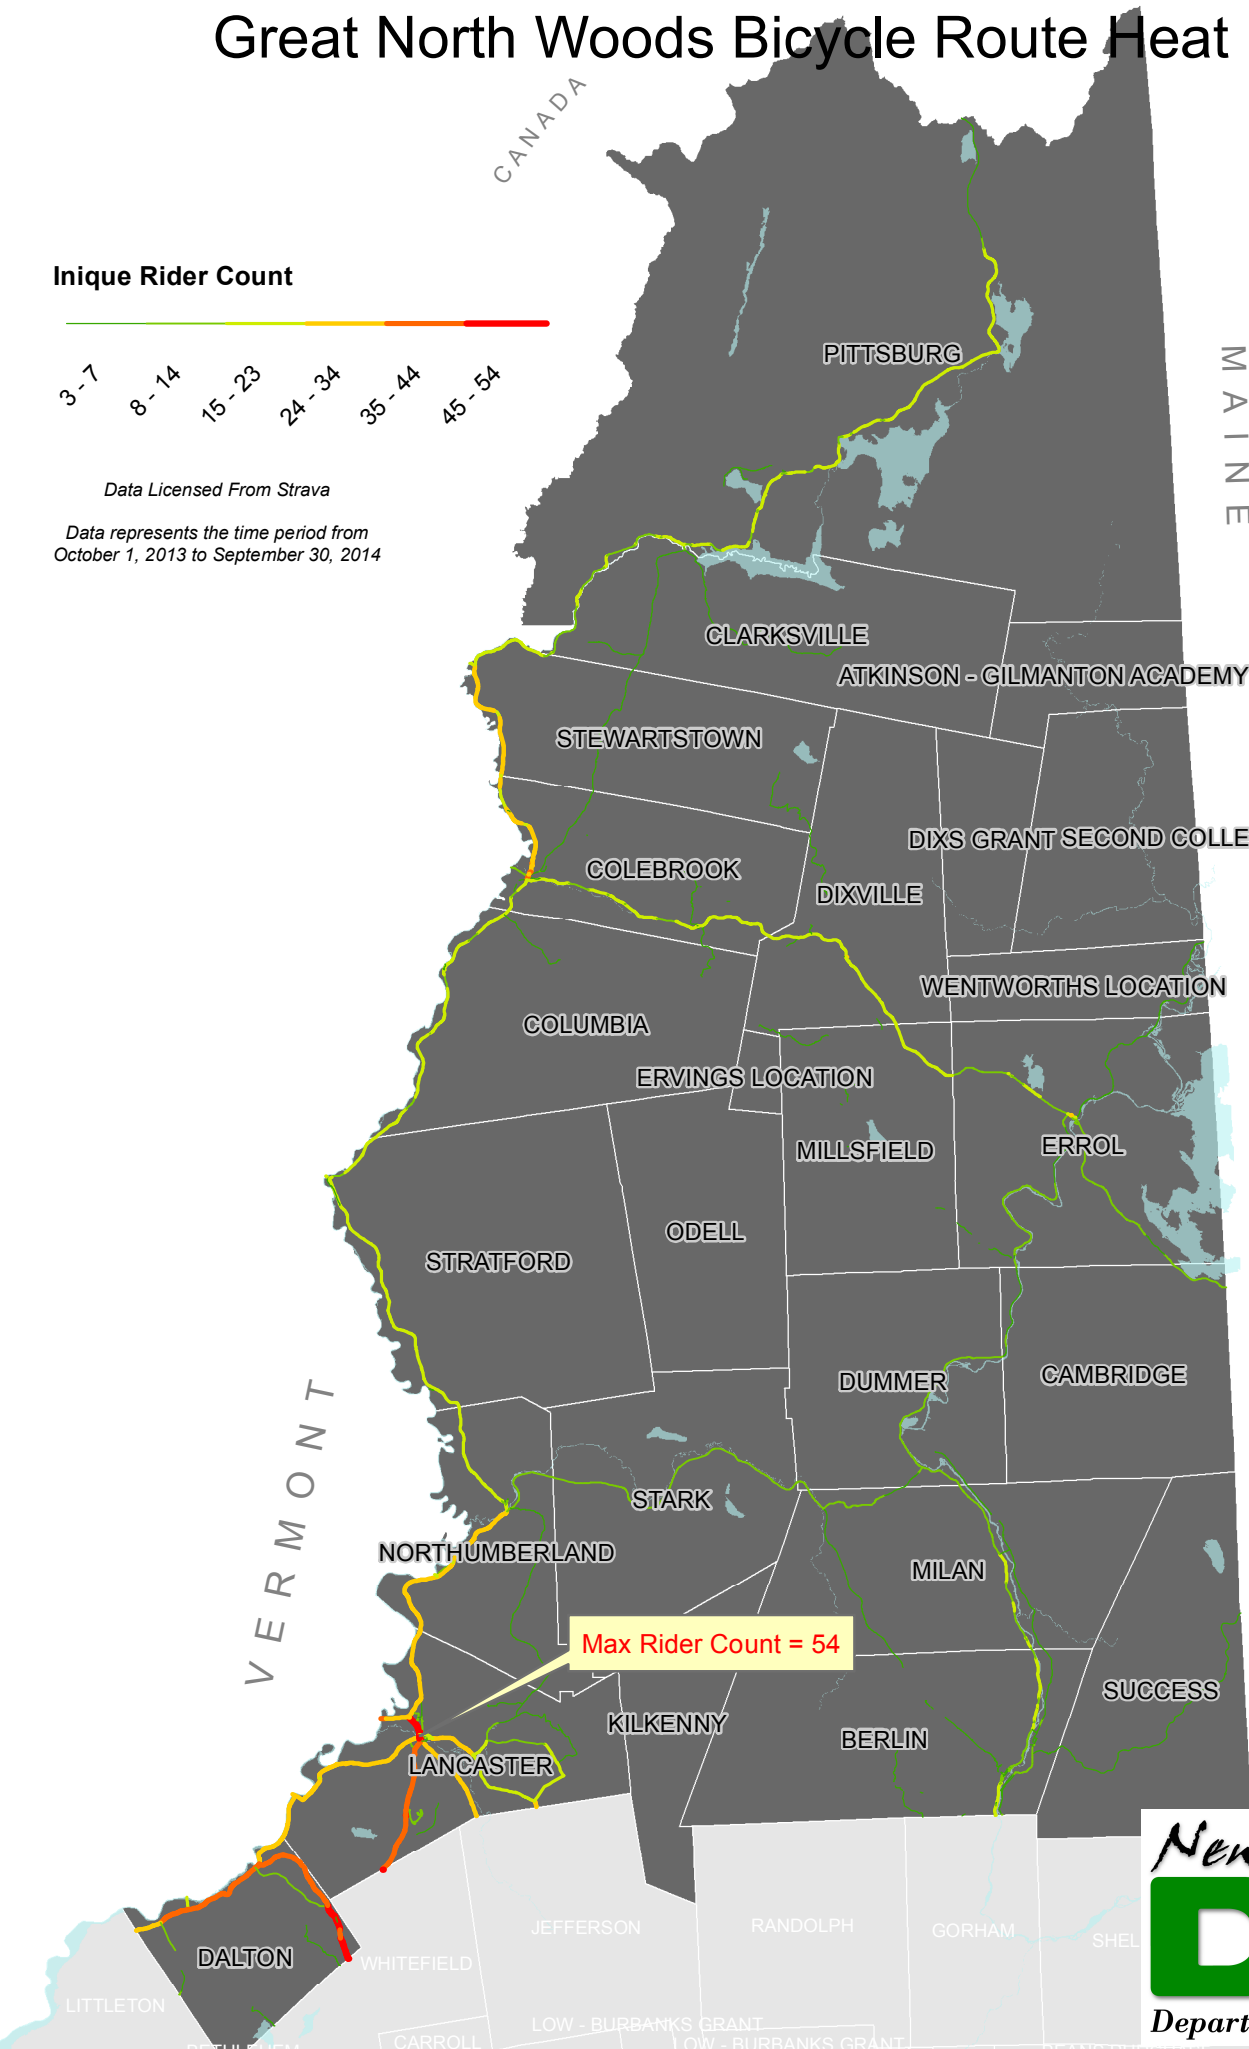

Great North Woods Bicycle Route Heat Map

CANADA

MAINE

Inique Rider Count

- 3-7
- 8-14
- 15-23
- 24-34
- 35-44
- 45-54

Data Licensed From Strava

Data represents the time period from October 1, 2013 to September 30, 2014

VERMONT

Max Rider Count = 54

LITTLETON

DALTON

WHITEFIELD

JEFFERSON

RANDOLPH

GORHAM

SHEL

BETHLEHEM

CARROLL

LOW - BURBANKS GRANT

LOW - BURBANKS GRANT

BEANSPURCHASE