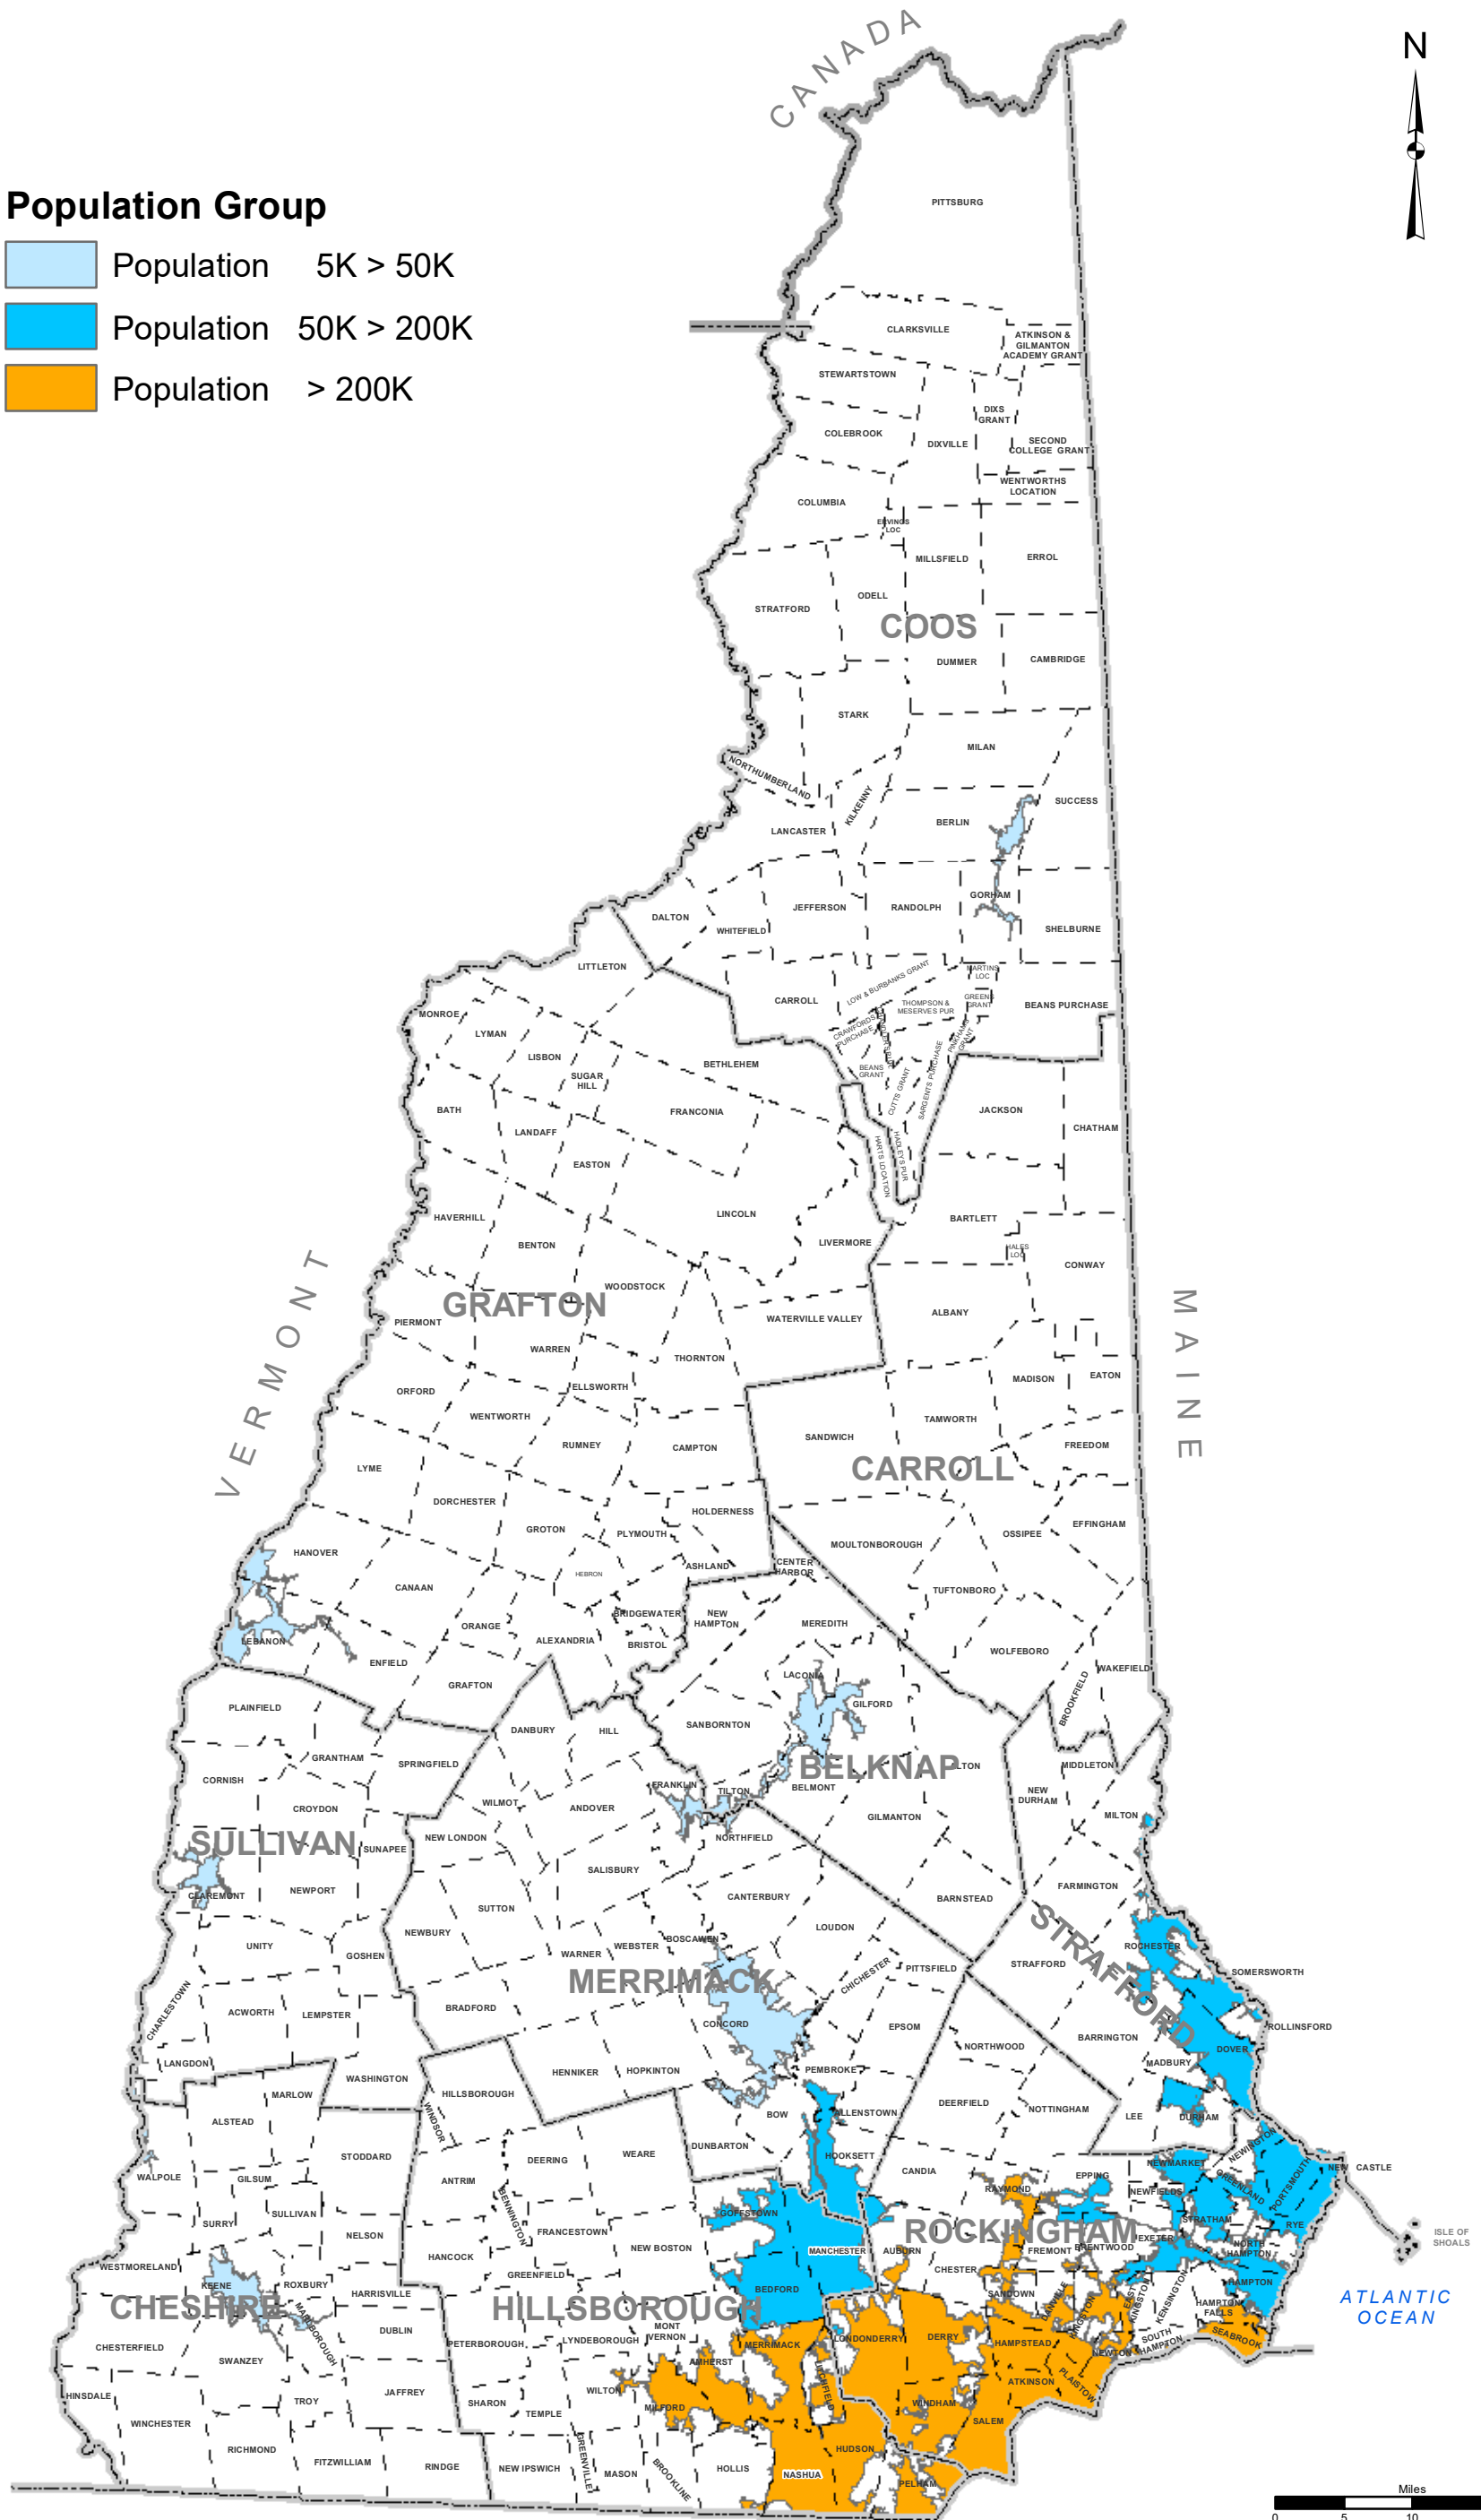

# Urban Population

## Approved 2010 Boundaries

### Population Group

- Population 5K > 50K
- Population 50K > 200K
- Population > 200K

MASSACHUSETTS