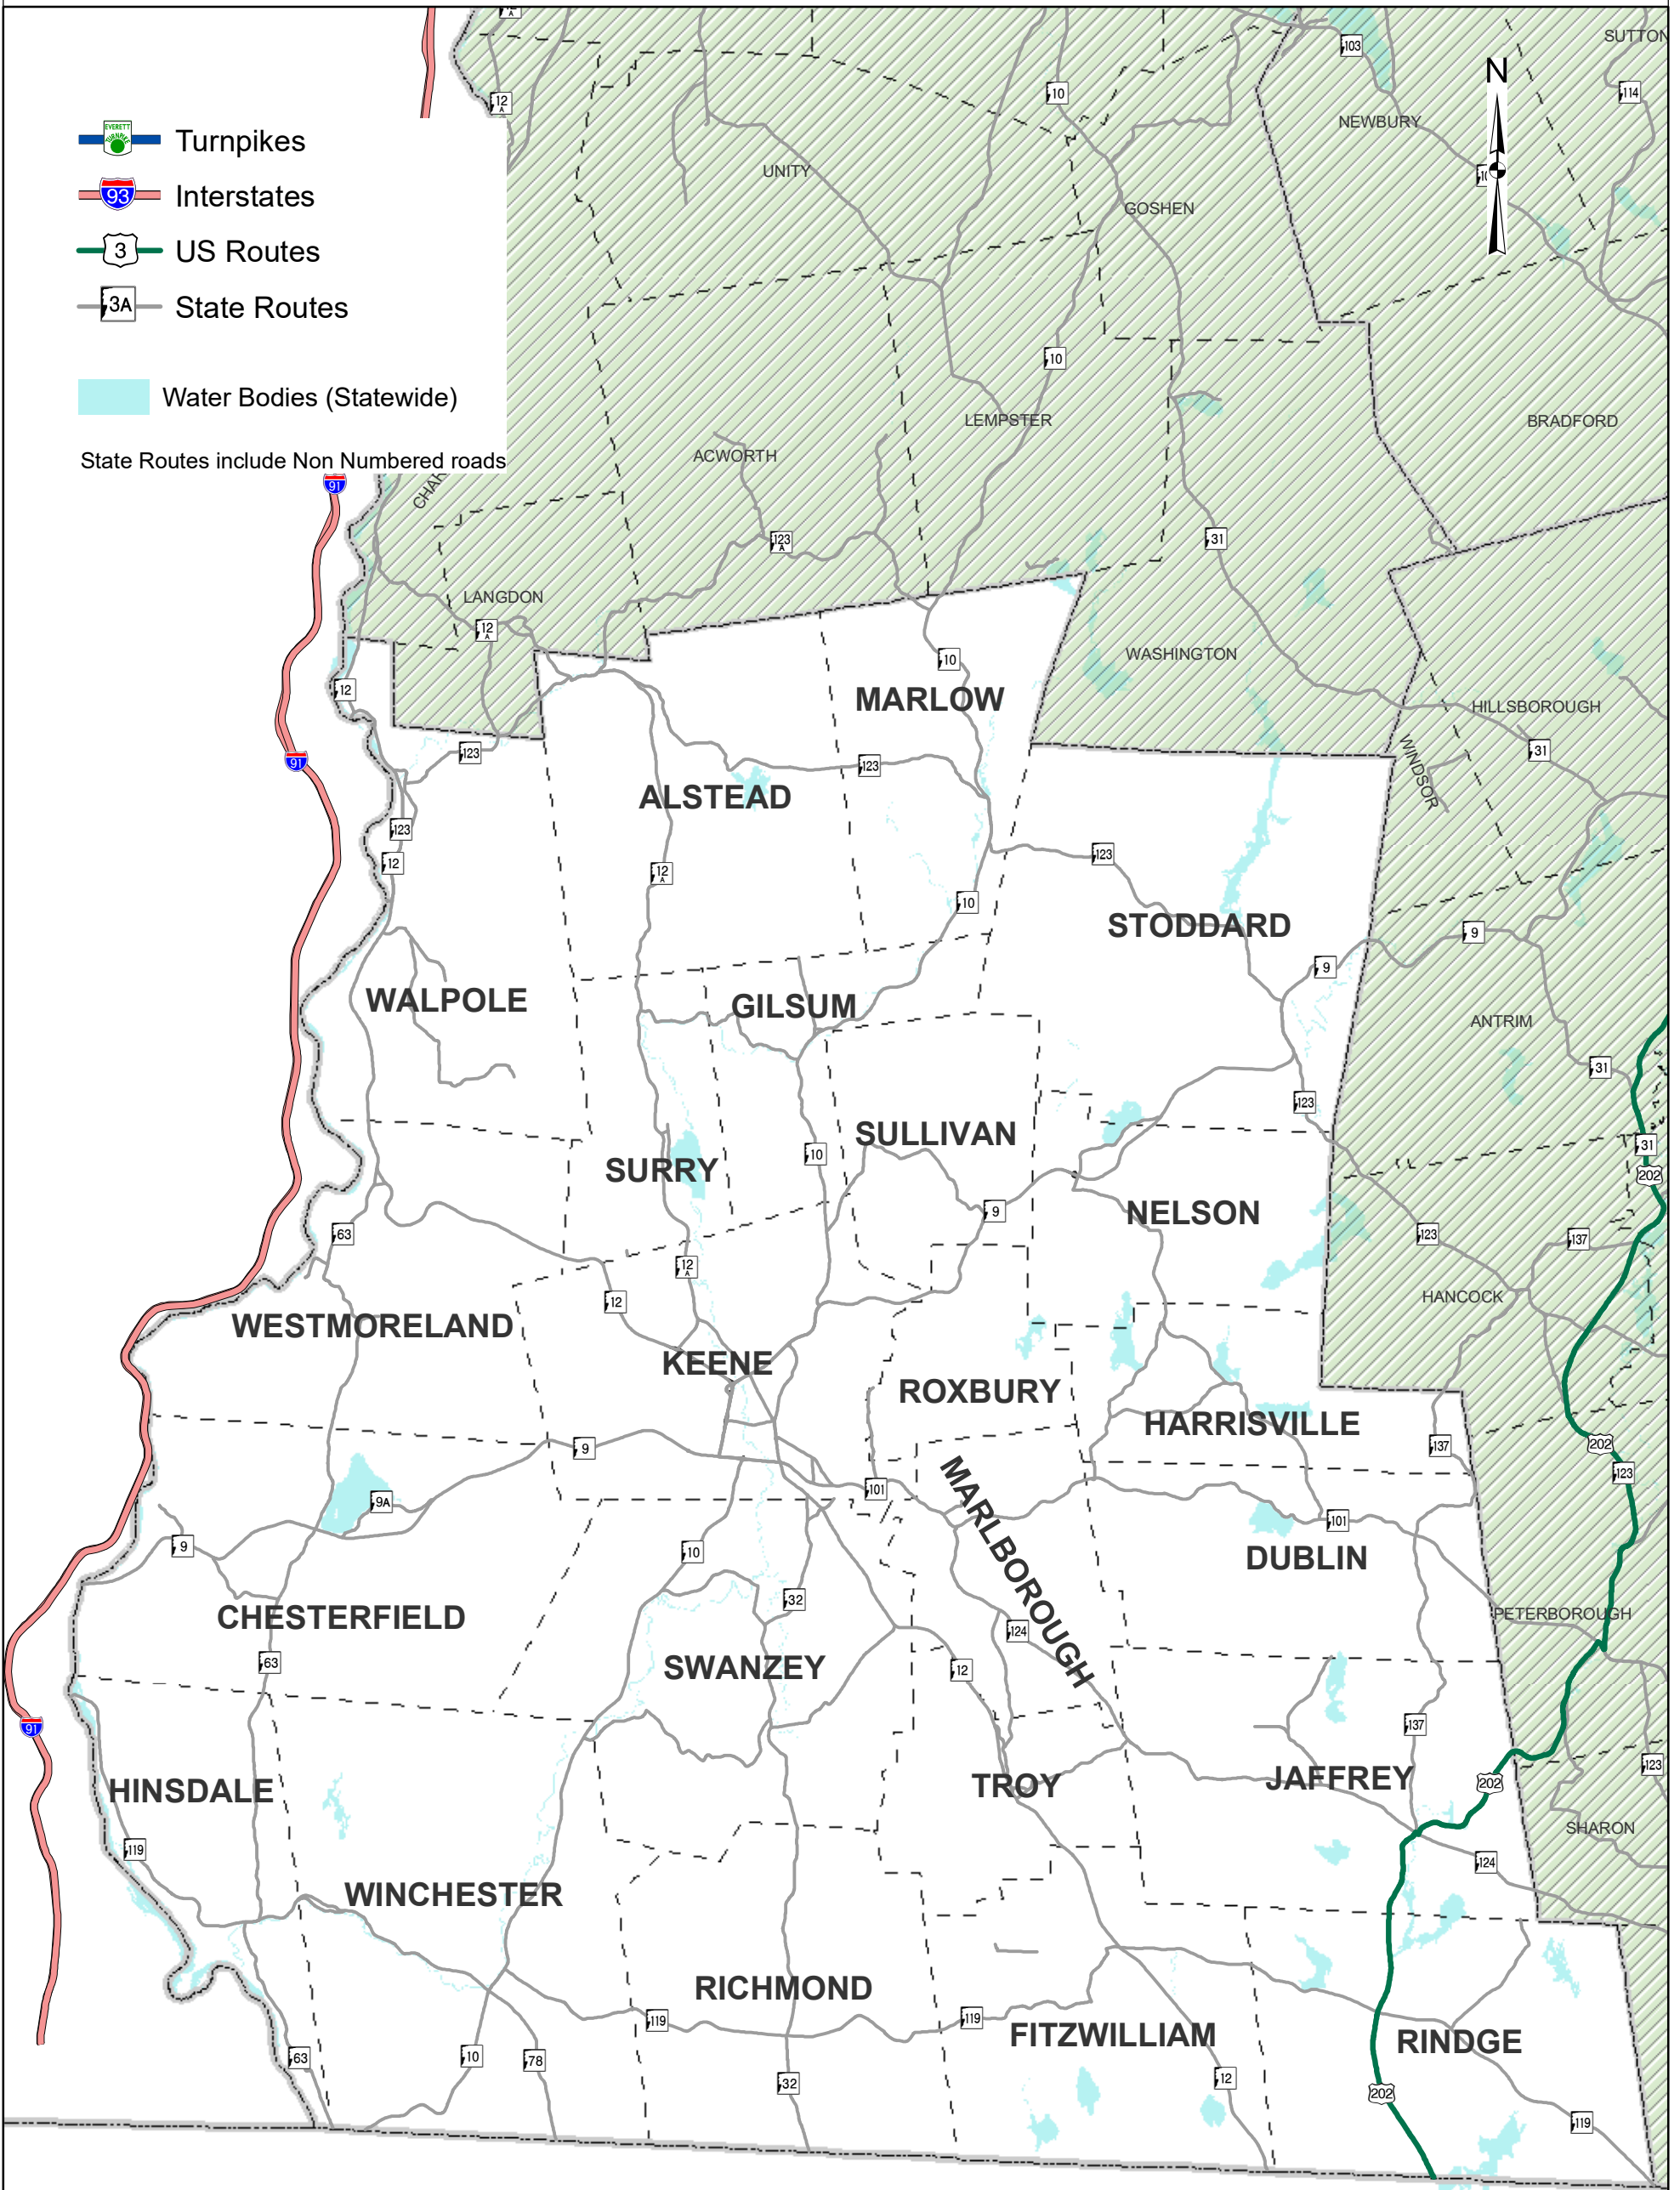

Cheshire County

State Roads

MASSACHUSETTS