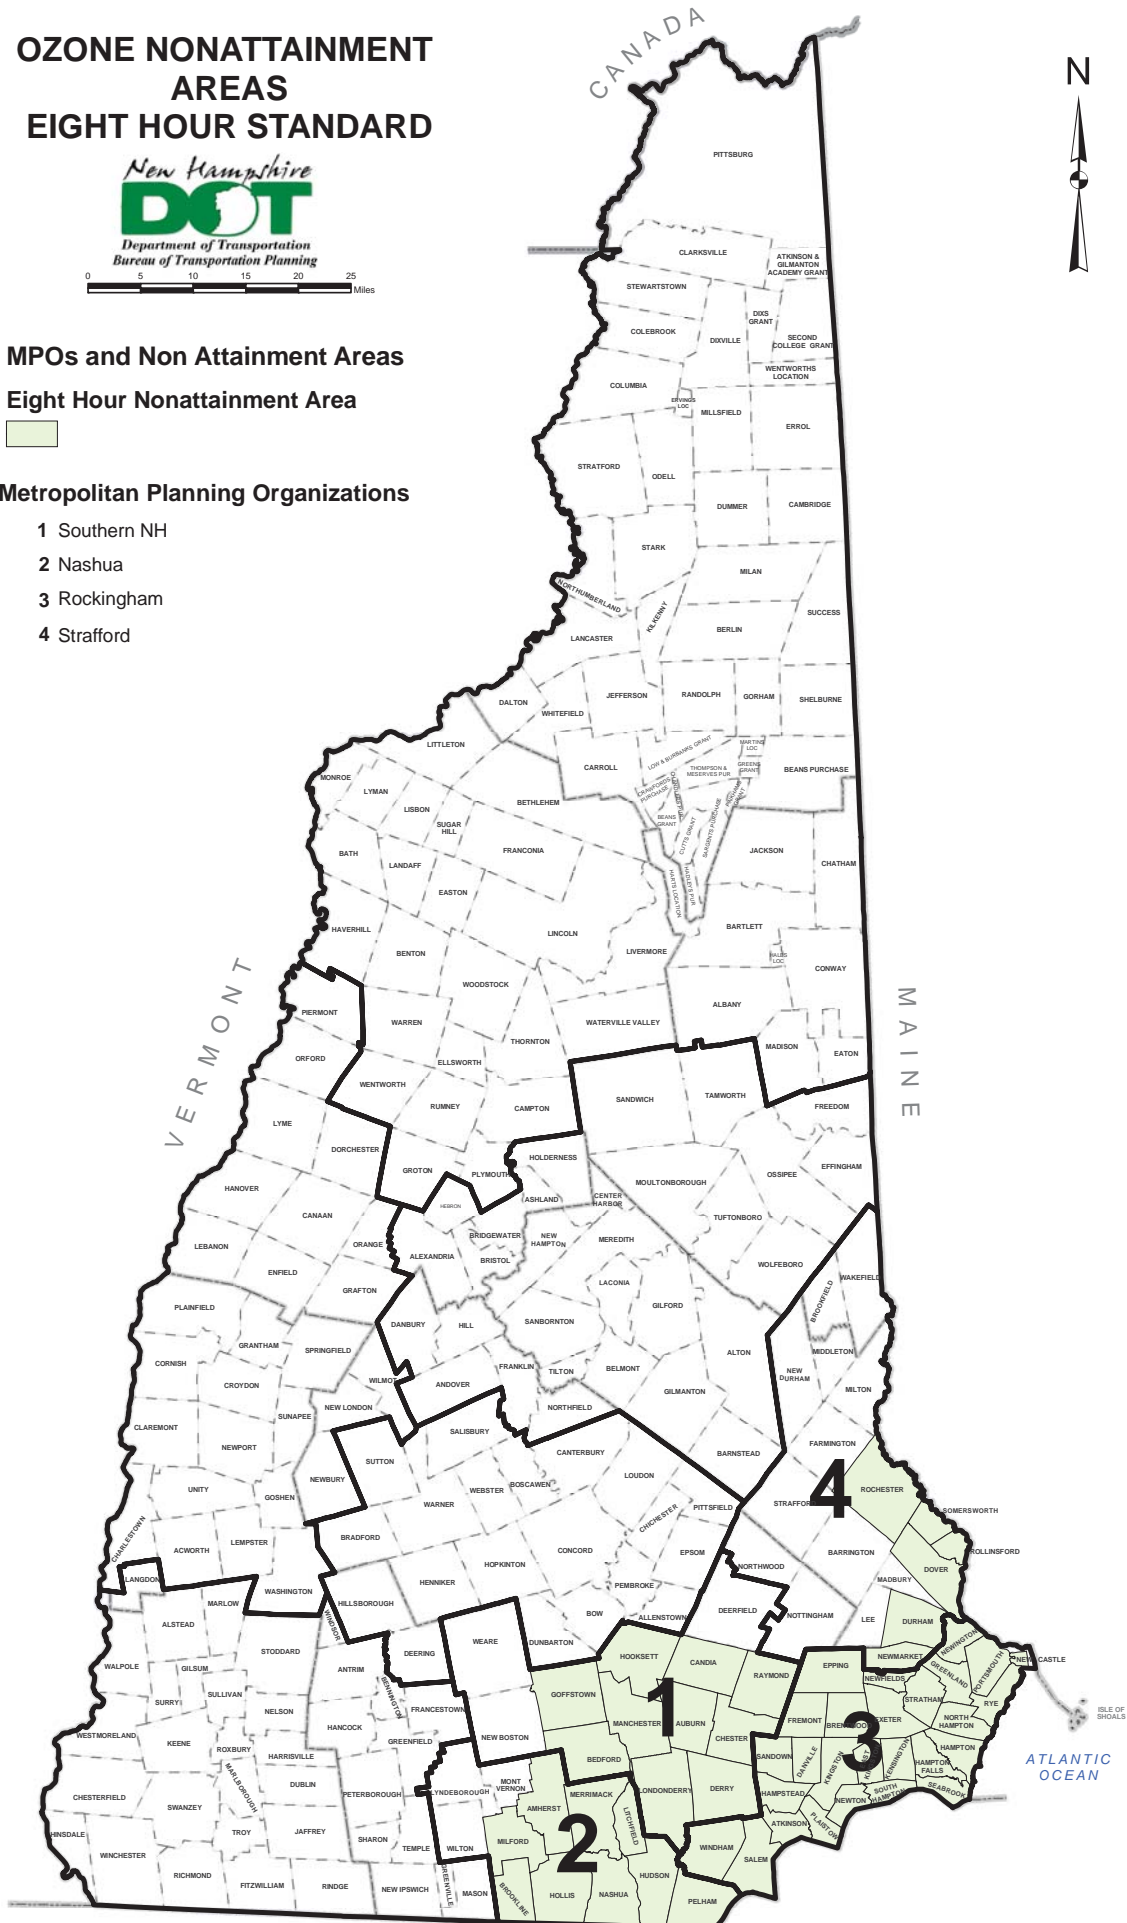

OZONE NONATTAINMENT AREAS EIGHT HOUR STANDARD

MPOs and Non Attainment Areas Eight Hour Nonattainment Area

Metropolitan Planning Organizations

- 1 Southern NH
- 2 Nashua
- 3 Rockingham
- 4 Strafford

MASSACHUSETTS