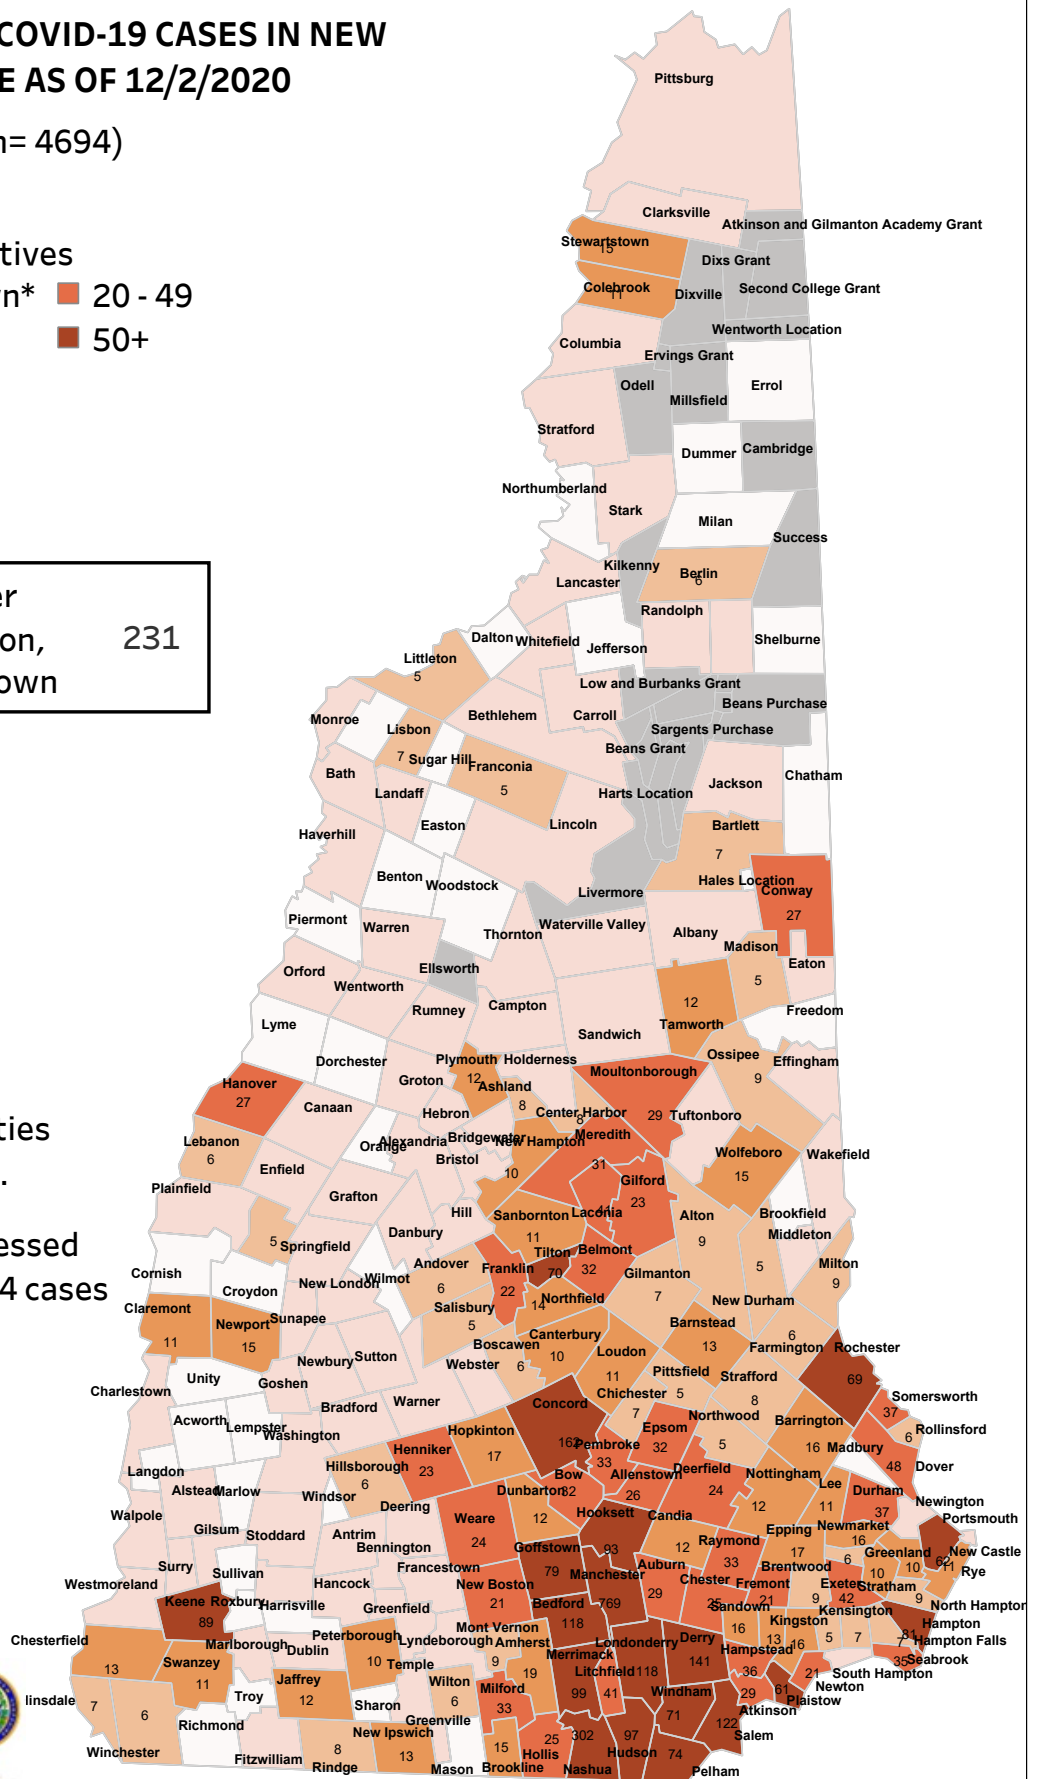

TOTAL CURRENT COVID-19 CASES IN NEW HAMPSHIRE AS OF 12/2/2020

(n= 4694)

Current Positives

- Not Shown*
- 0
- 1 - 4**
- 5 - 9
- 10 - 19
- 20 - 49
- 50+

Cases under investigation, town unknown **231**

*Positive case counts are suppressed in municipalities with under 100 residents.

**Exact counts are suppressed for municipalities with 1-4 cases