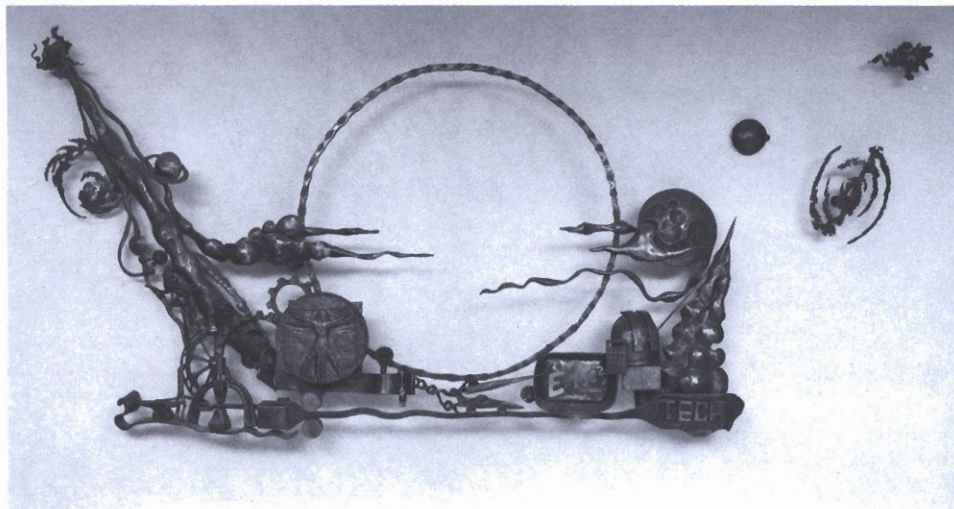

DIMITRI GERAKARIS

"TECHNOVERSE" 1983

FORGED STEEL
4' x 9'