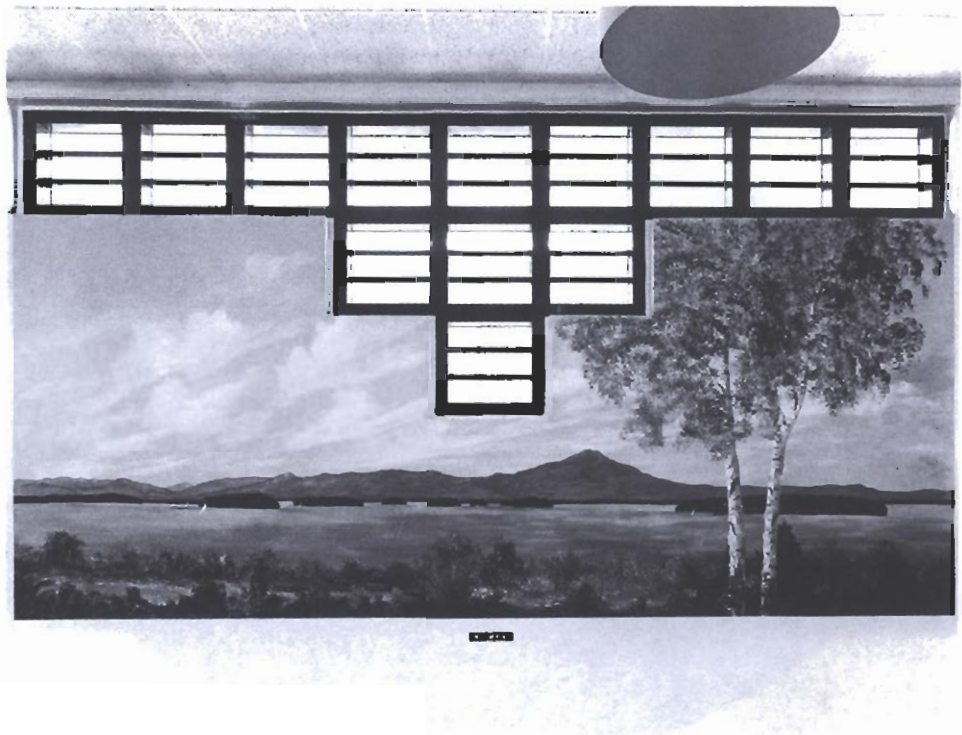

FORGED STEEL
4' x 9'

L O R A N D . P E R C Y

" S C E N I C L A K E W I N N I P E S A U K E E S U M M E R V I E W " 1 9 8 5

ACRYLIC ON CEMENT BLOCK
6' x 15'

CALVIN J. LIBBY

"LANDSCAPE" 1985

ACRYLIC ON CEMENT BLOCK
16' x 48'

BRUNO CIVITICO

"VERMONT LANDSCAPE WITH FIGURE" 1972

OIL ON CANVAS
30" x 60"