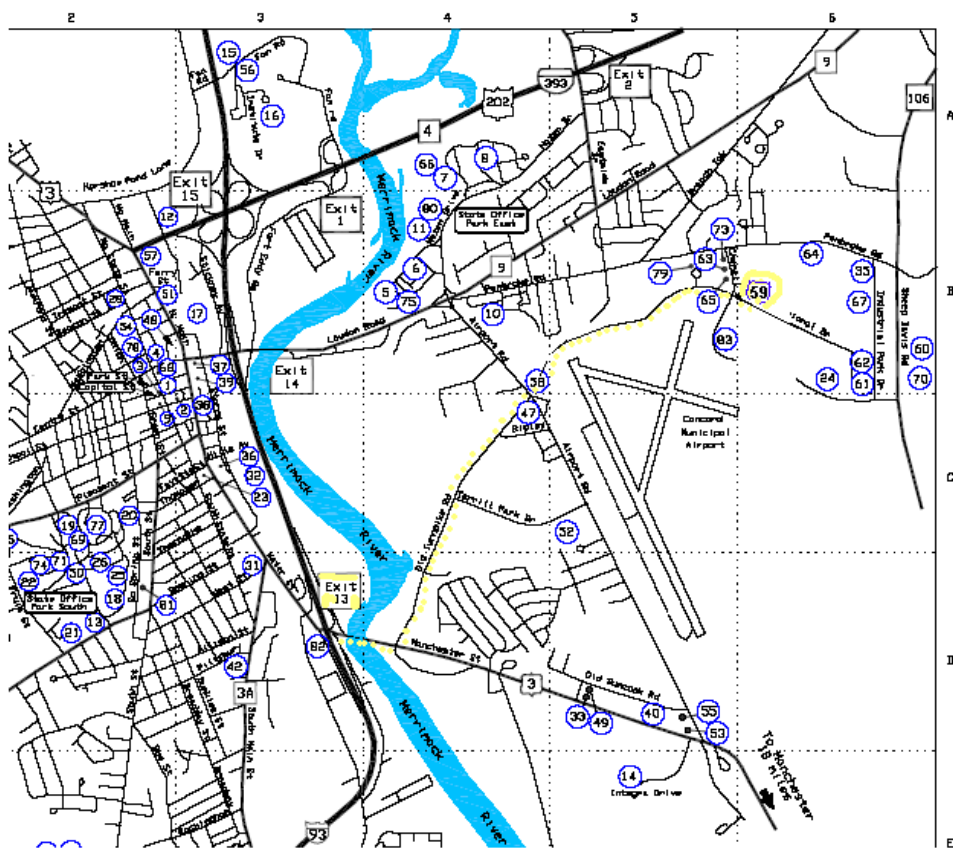

## DIRECTIONS TO GOVERNOR'S COMMISSION ON DISABILITY

57 Regional Drive, Suite 5, Concord, NH 03301  
(603) 271-2773 8/14/2006

From **I-93: Exit 13**. At the bottom of the ramp turn onto Manchester Street toward Pembroke. Get in left lane to turn **left** onto Old Turnpike at first light. Proceed to the lights at Airport Road, **right lane**. Go **straight thru** these lights onto Regional Drive. Go approx. 1 mile, **straight thru** 4-way intersection at Chenell and turn left at 57 Regional Drive (**4th driveway on left**).

Or: From I-93 take **exit 14**. At the bottom of the ramp, turn onto Loudon Road (away from the center of town) and go over the bridge and past the Everett Arena. Bear right **before** the set of lights at the **top** of the hill (Airport Road). Go to the next set of lights and take the **left** onto Regional Drive. Go about 1 mile, **straight thru** 4-way intersection at Chenell and turn left at 57 Regional Drive (**4th driveway on left**).

Gov. Commission on Disability is @ #59 (B6), 57 Regional Drive, Concord, easiest route follow yellow trail.

Or: From I-393 take **exit 3**. At the top of the ramp, turn onto Rte 106 (Sheep Davis Road) and proceed south toward Pembroke. Go past Wal-Mart, Steeplegate Mall, Motorcycle dealership, thru intersection at Pembroke Road and Sheep Davis Road. Take next right onto Regional Drive. 57 Regional Drive is the 3<sup>rd</sup> office building on the right (just after New Hampshire Distributors (Budweiser).